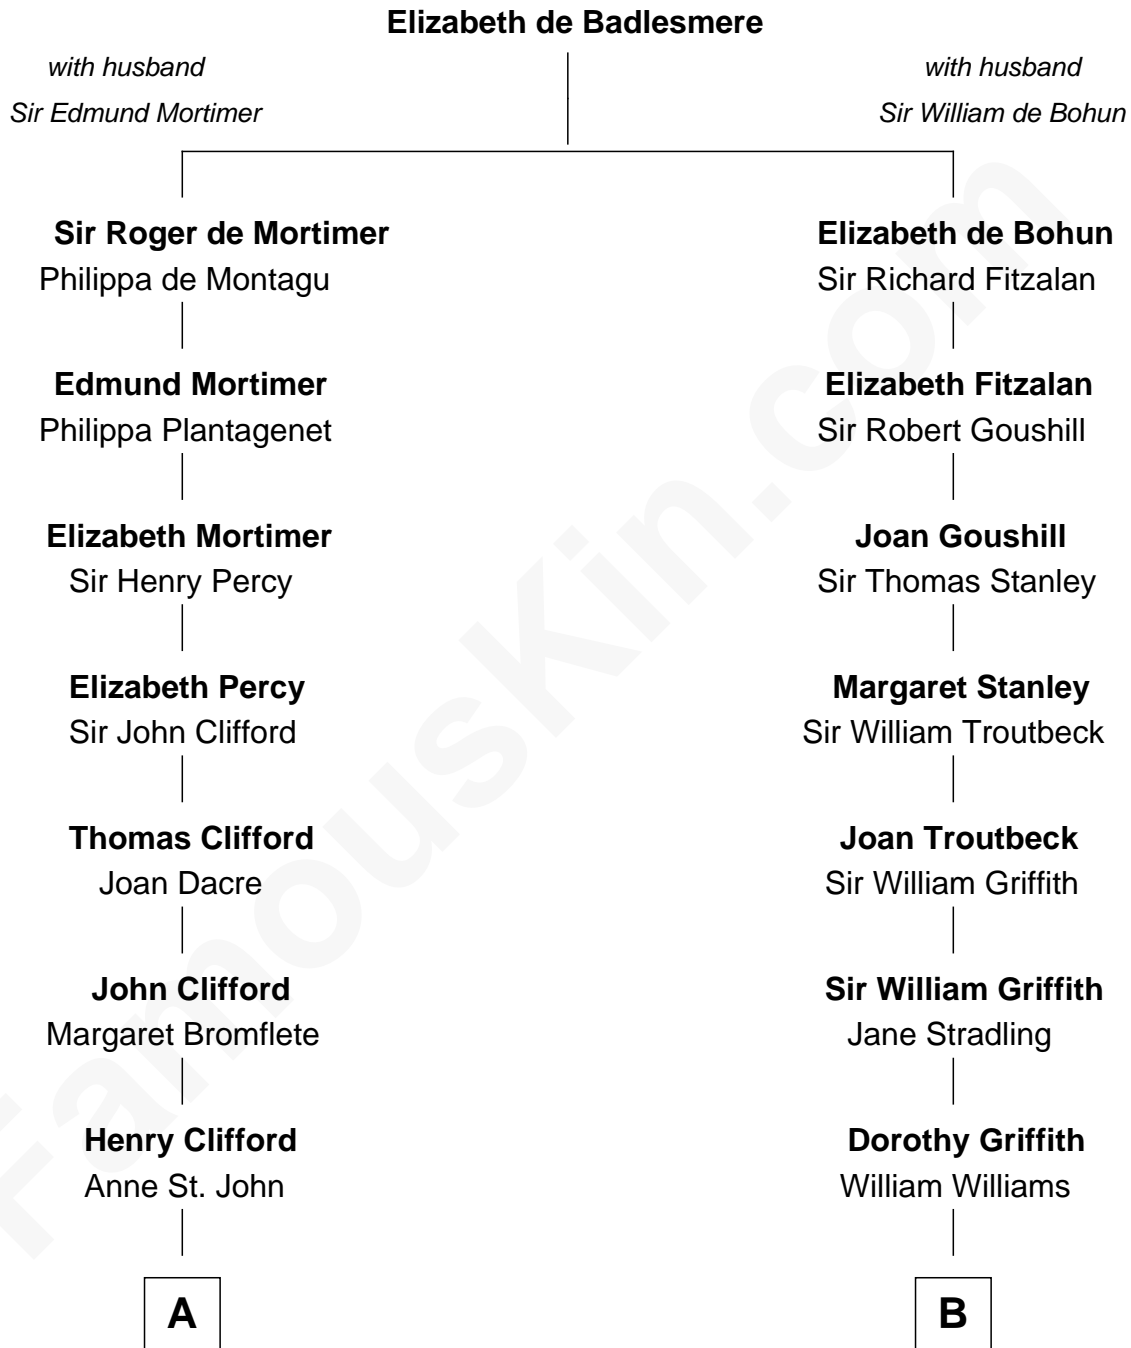

FamousKin.com

Relationship Chart of

Sandra Day O'Connor

First Female U.S. Supreme Court Justice

15th cousin 6 times removed of

John Quincy Adams

6th U.S. President

C

—
Lettice Carlyle Cobb

Luke Day

—
Hollis Day

Eliza L. Flanders

—
Henry Clay Day

Alice Edith Hilton

—
Henry R. Day

Ada Mae Wilkey