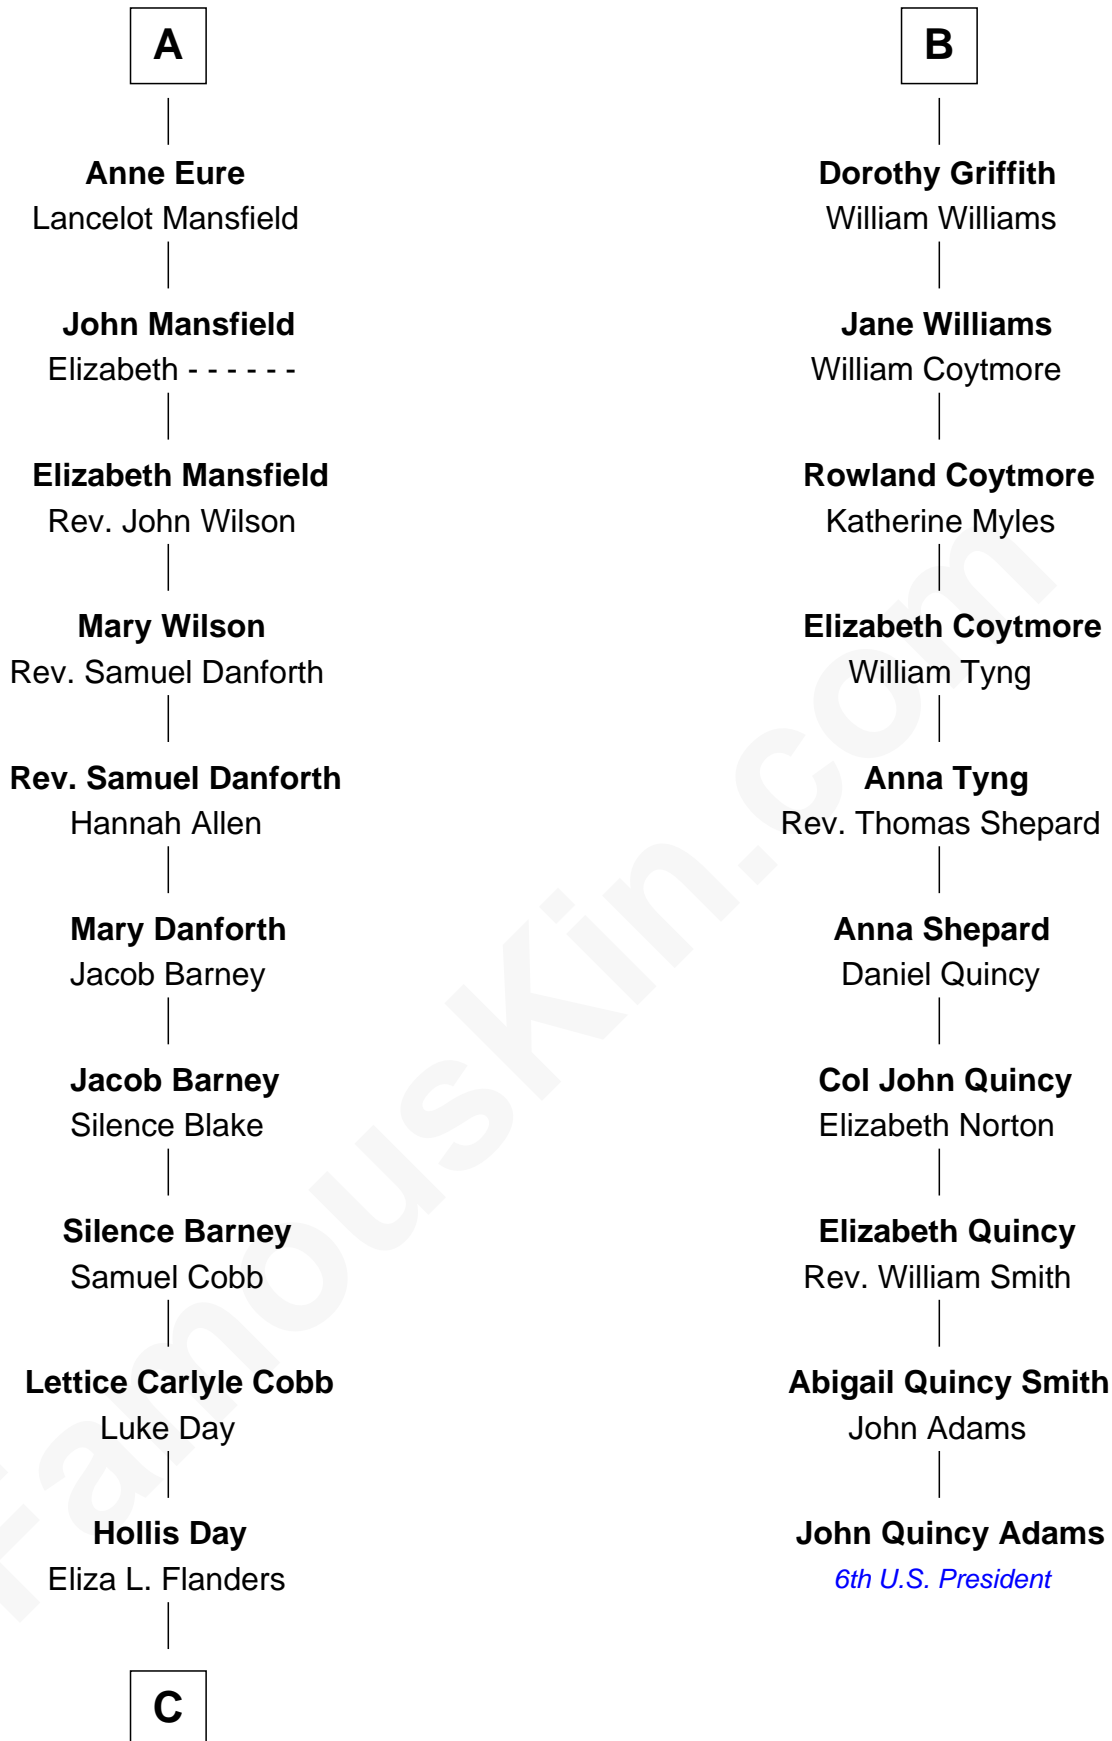

FamousKin.com

Relationship Chart of

Sandra Day O'Connor

First Female U.S. Supreme Court Justice

16th cousin 3 times removed of

John Quincy Adams

6th U.S. President

Edmund Fitzalan

Alice de Warenne

C

Henry Clay Day
Alice Edith Hilton

Henry R. Day
Ada Mae Wilkey

Sandra Day O'Connor
U.S. Supreme Court Justice

FamousKin.com