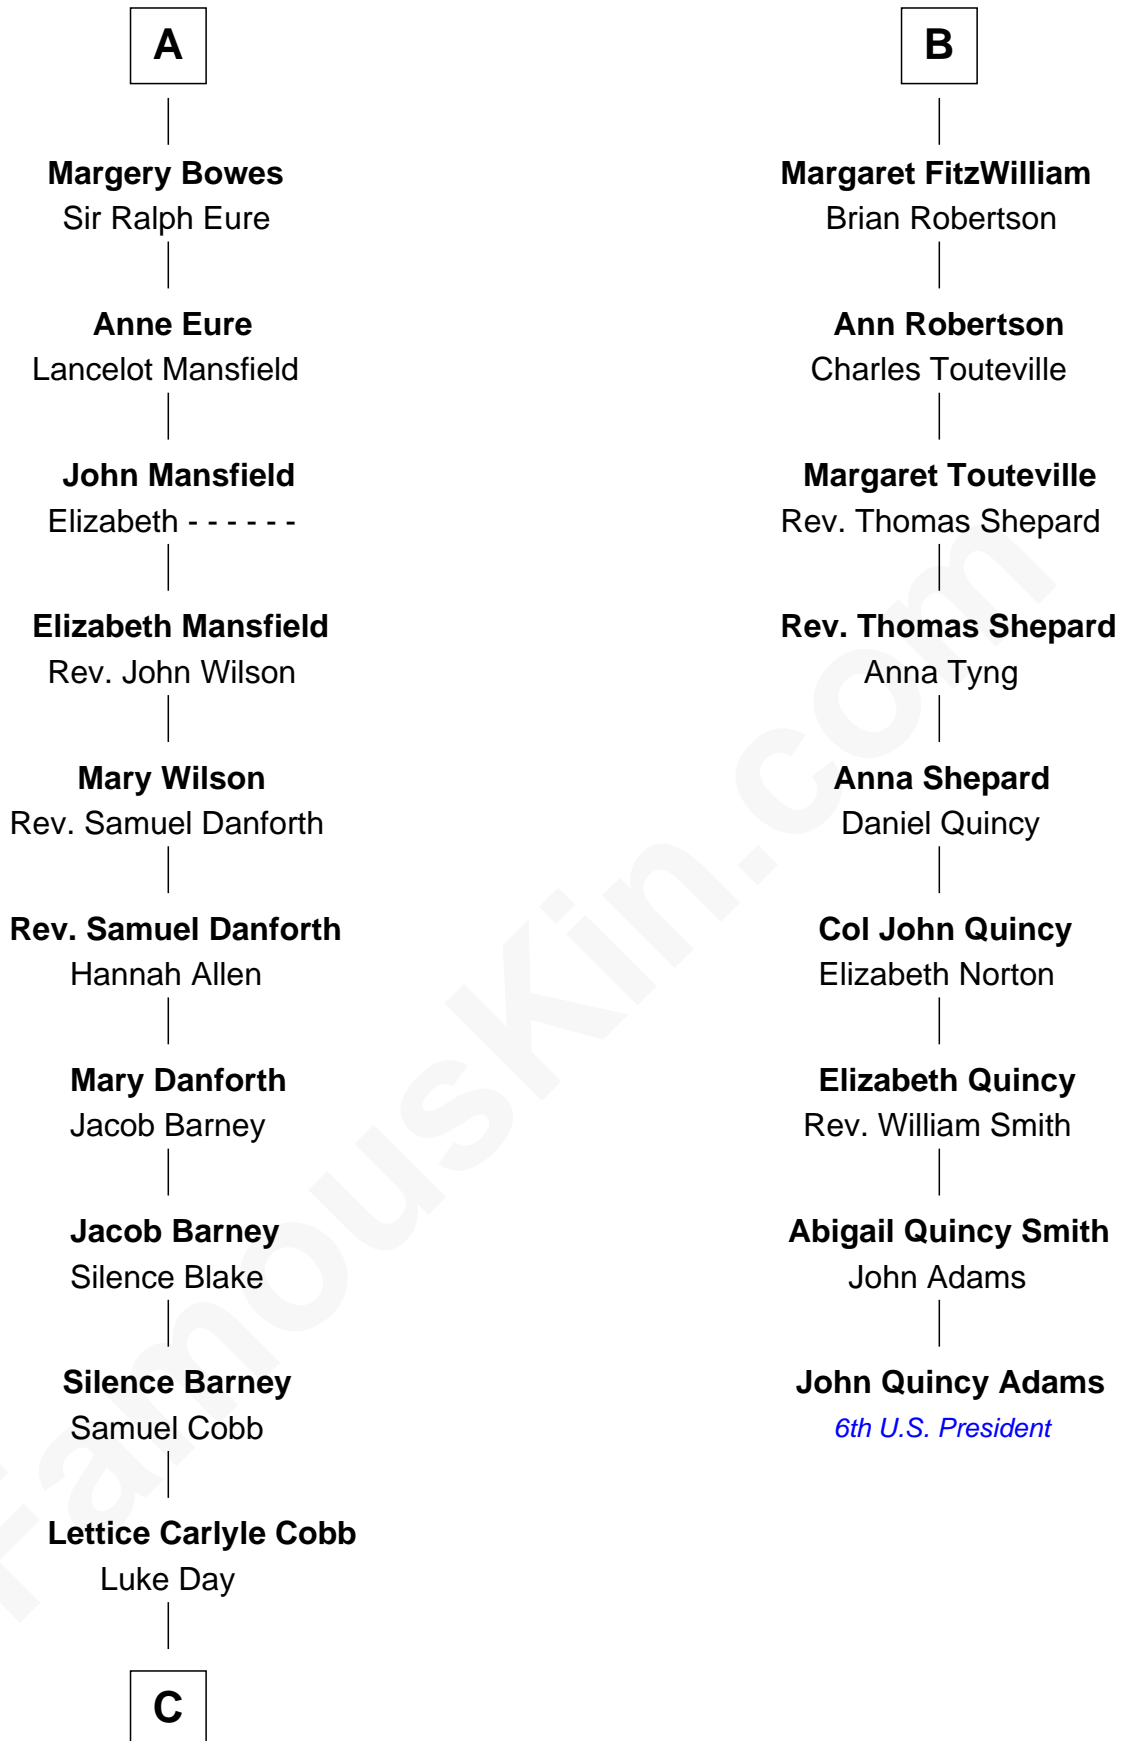

**FamousKin.com**  
**Relationship Chart of**  
**Sandra Day O'Connor**

*First Female U.S. Supreme Court Justice*

15th cousin 5 times removed of

**John Quincy Adams**

*6th U.S. President*

**Sir John Marmion**

Maud de Furnival

**C**

—  
**Hollis Day**

Eliza L. Flanders

—  
**Henry Clay Day**

Alice Edith Hilton

—  
**Henry R. Day**

Ada Mae Wilkey