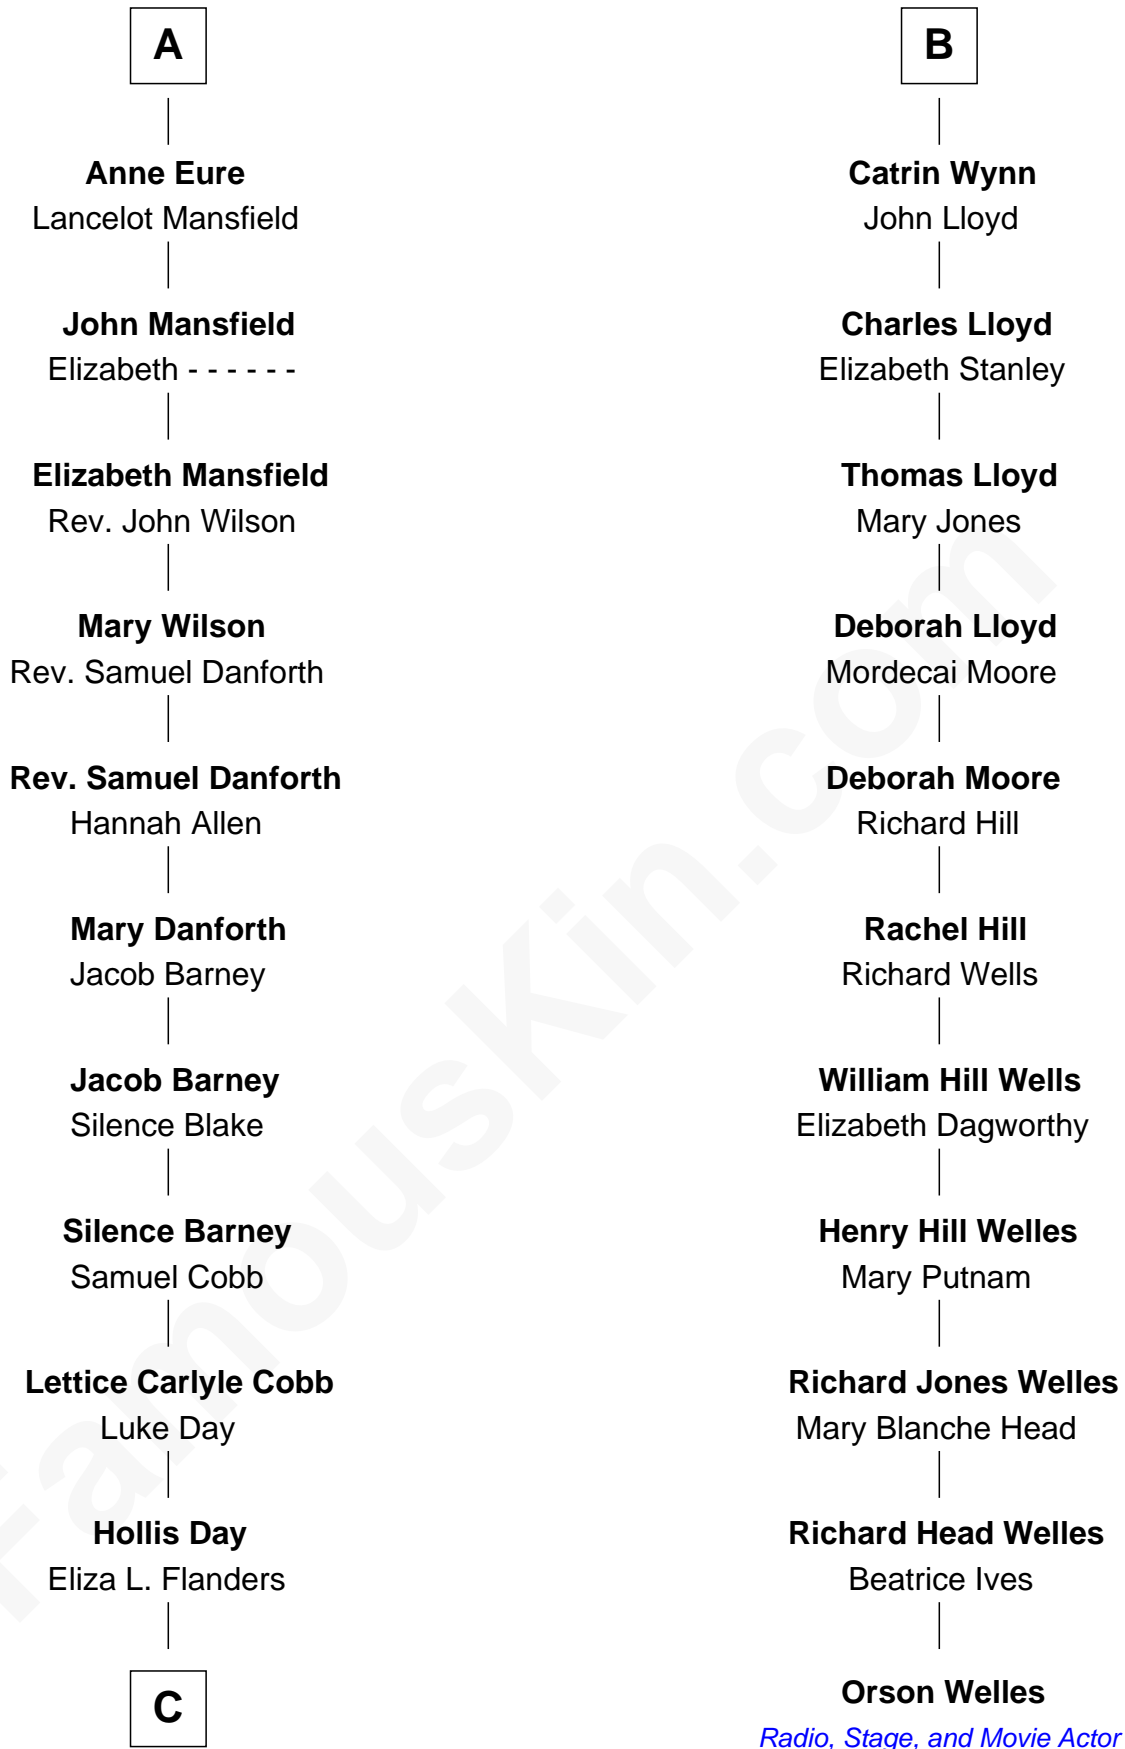

FamousKin.com

Relationship Chart of

Sandra Day O'Connor

First Female U.S. Supreme Court Justice

17th cousin 2 times removed of

Orson Welles

Radio, Stage, and Movie Actor

C

Henry Clay Day
Alice Edith Hilton

Henry R. Day
Ada Mae Wilkey

Sandra Day O'Connor
U.S. Supreme Court Justice

FamousKin.com