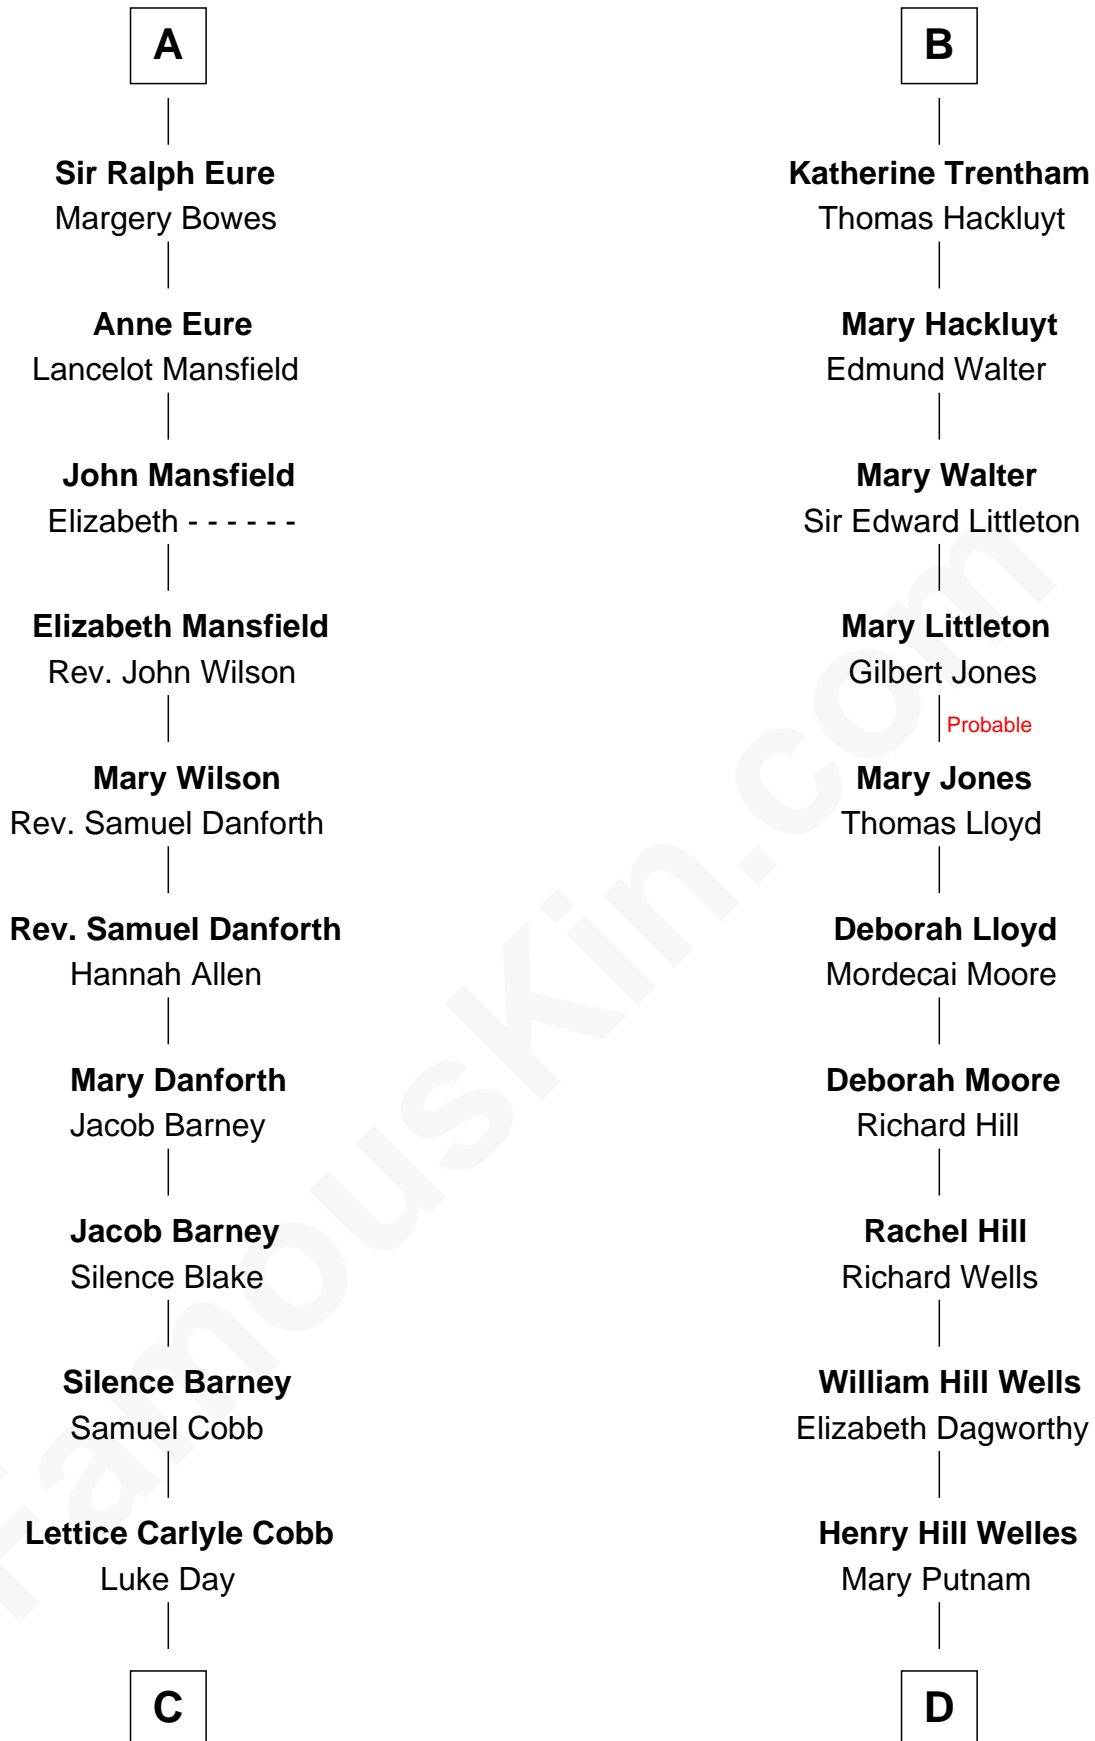

FamousKin.com

Relationship Chart of

Sandra Day O'Connor

First Female U.S. Supreme Court Justice

19th cousin 1 time removed of

Orson Welles

Radio, Stage, and Movie Actor

C

Hollis Day

Eliza L. Flanders

Henry Clay Day

Alice Edith Hilton

Henry R. Day

Ada Mae Wilkey

Sandra Day O'Connor

U.S. Supreme Court Justice