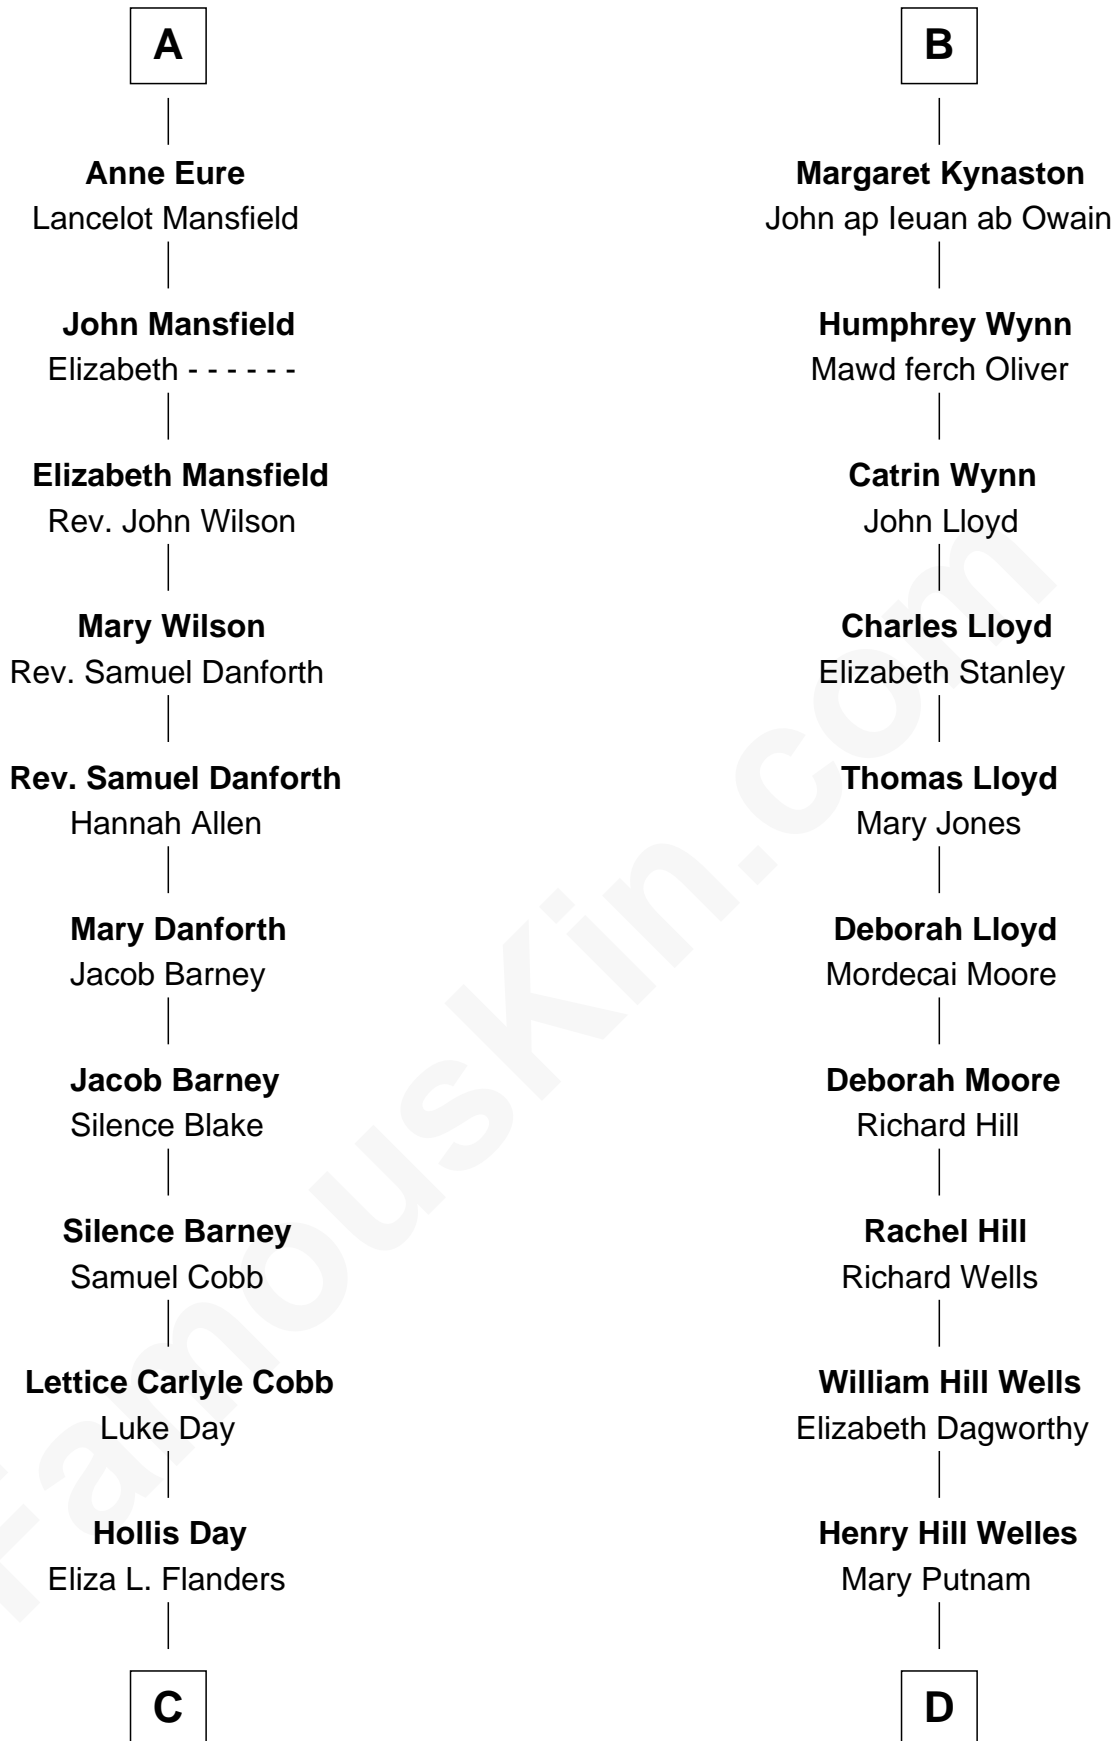

FamousKin.com

Relationship Chart of

Sandra Day O'Connor

First Female U.S. Supreme Court Justice

19th cousin of

Orson Welles

Radio, Stage, and Movie Actor

Edmund Fitzalan

Alice de Warenne

C

Henry Clay Day
Alice Edith Hilton

Henry R. Day
Ada Mae Wilkey

Sandra Day O'Connor
U.S. Supreme Court Justice

D

Richard Jones Welles
Mary Blanche Head

Richard Head Welles
Beatrice Ives