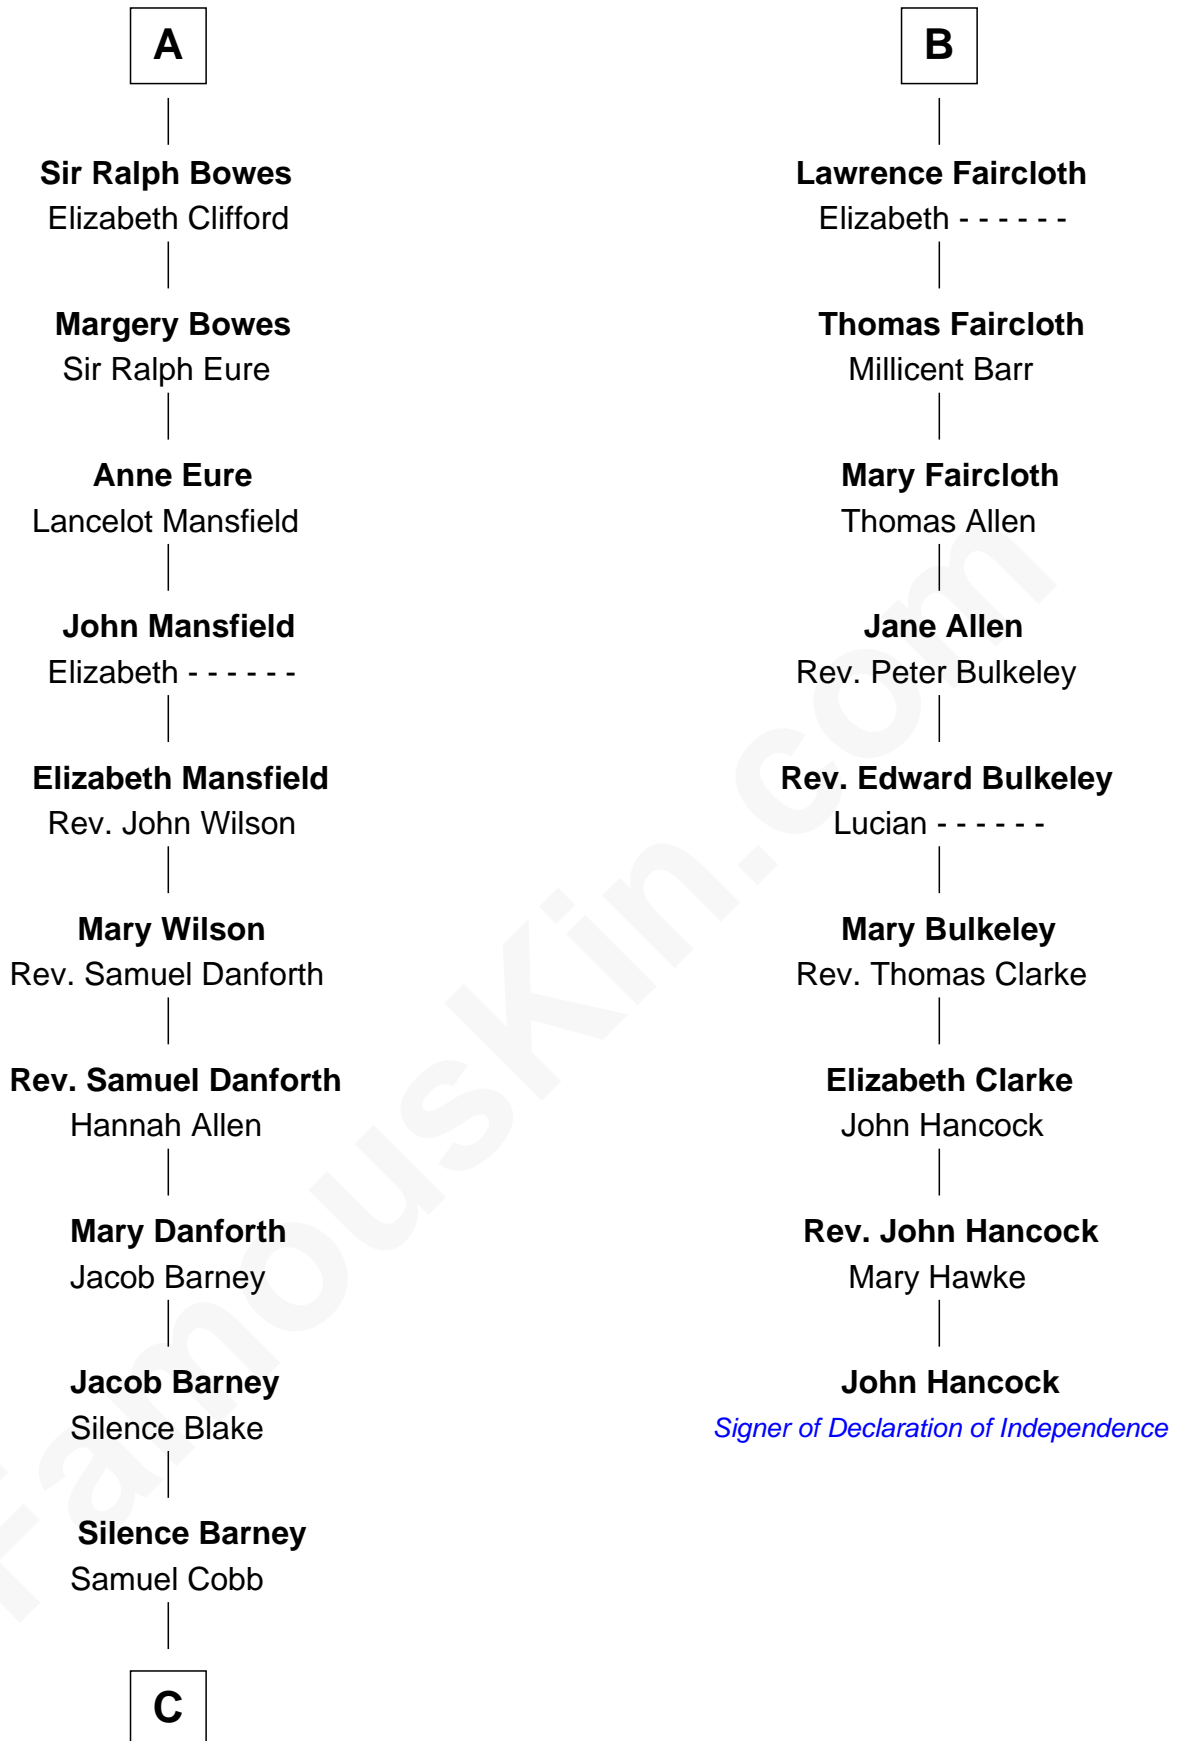

FamousKin.com

Relationship Chart of

Sandra Day O'Connor

First Female U.S. Supreme Court Justice

15th cousin 6 times removed of

John Hancock

Signer of the Declaration of Independence

C

—
Lettice Carlyle Cobb

Luke Day

—
Hollis Day

Eliza L. Flanders

—
Henry Clay Day

Alice Edith Hilton

—
Henry R. Day

Ada Mae Wilkey