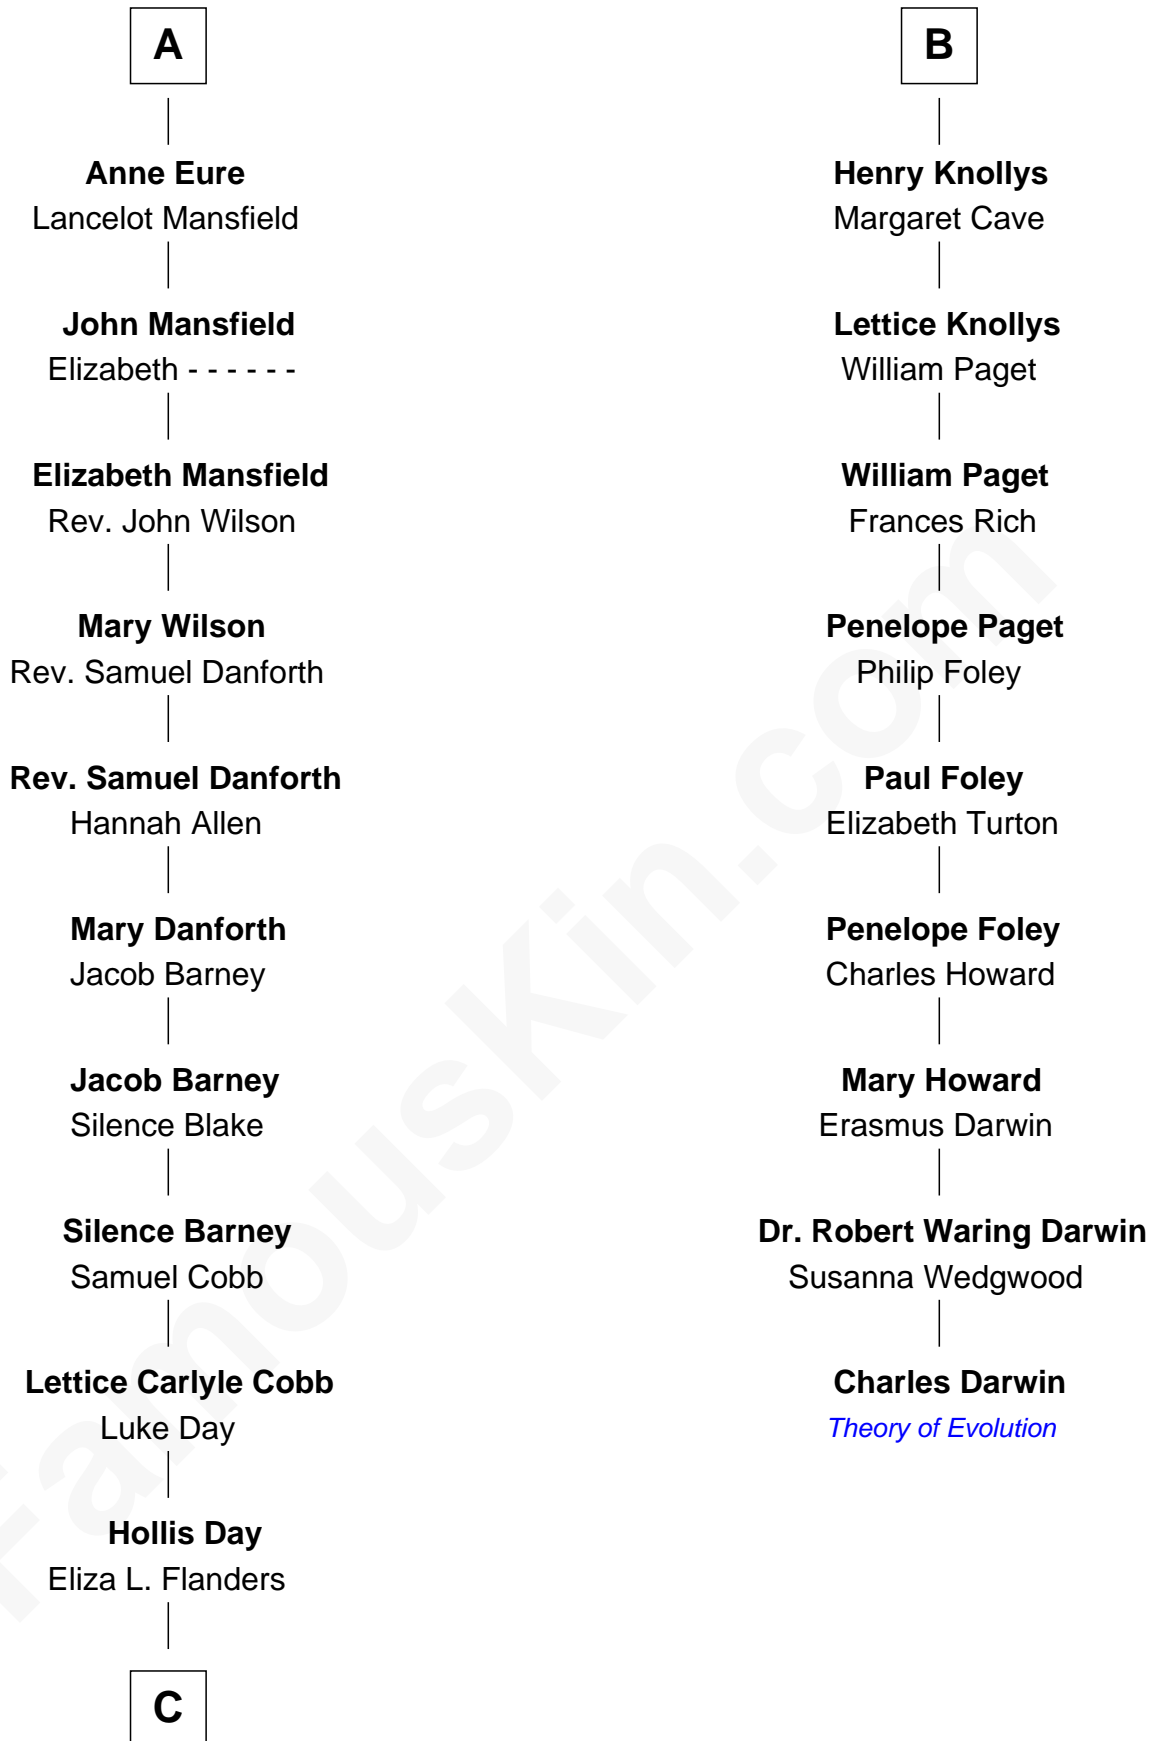

## Relationship Chart of

### Sandra Day O'Connor

First Female U.S. Supreme Court Justice

15th cousin 4 times removed of

**Charles Darwin**  
Theory of Evolution

**Sir Thomas de Beauchamp**  
Katherine de Mortimer

**C**

Henry Clay Day  
Alice Edith Hilton