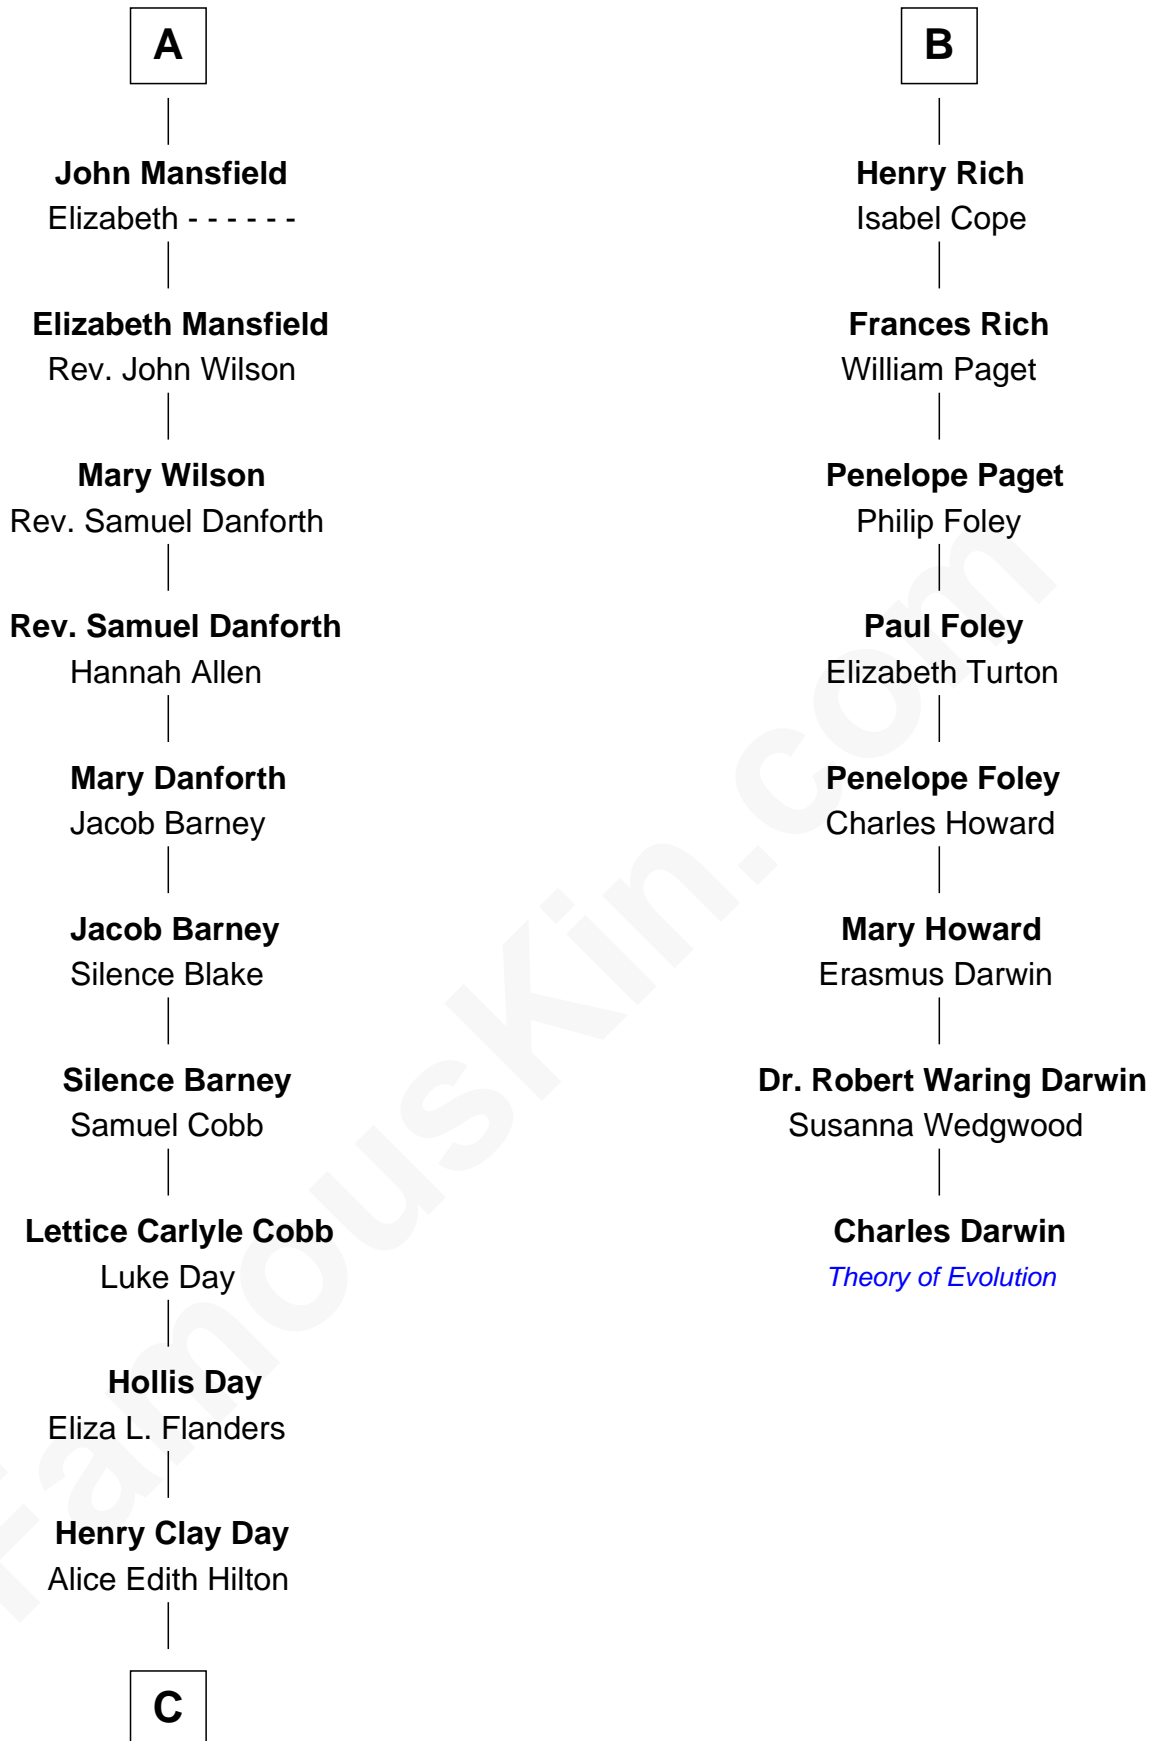

## Relationship Chart of

### Sandra Day O'Connor

First Female U.S. Supreme Court Justice

14th cousin 4 times removed of

**Charles Darwin**  
Theory of Evolution

**C**

Henry R. Day  
Ada Mae Wilkey

Sandra Day O'Connor  
*U.S. Supreme Court Justice*