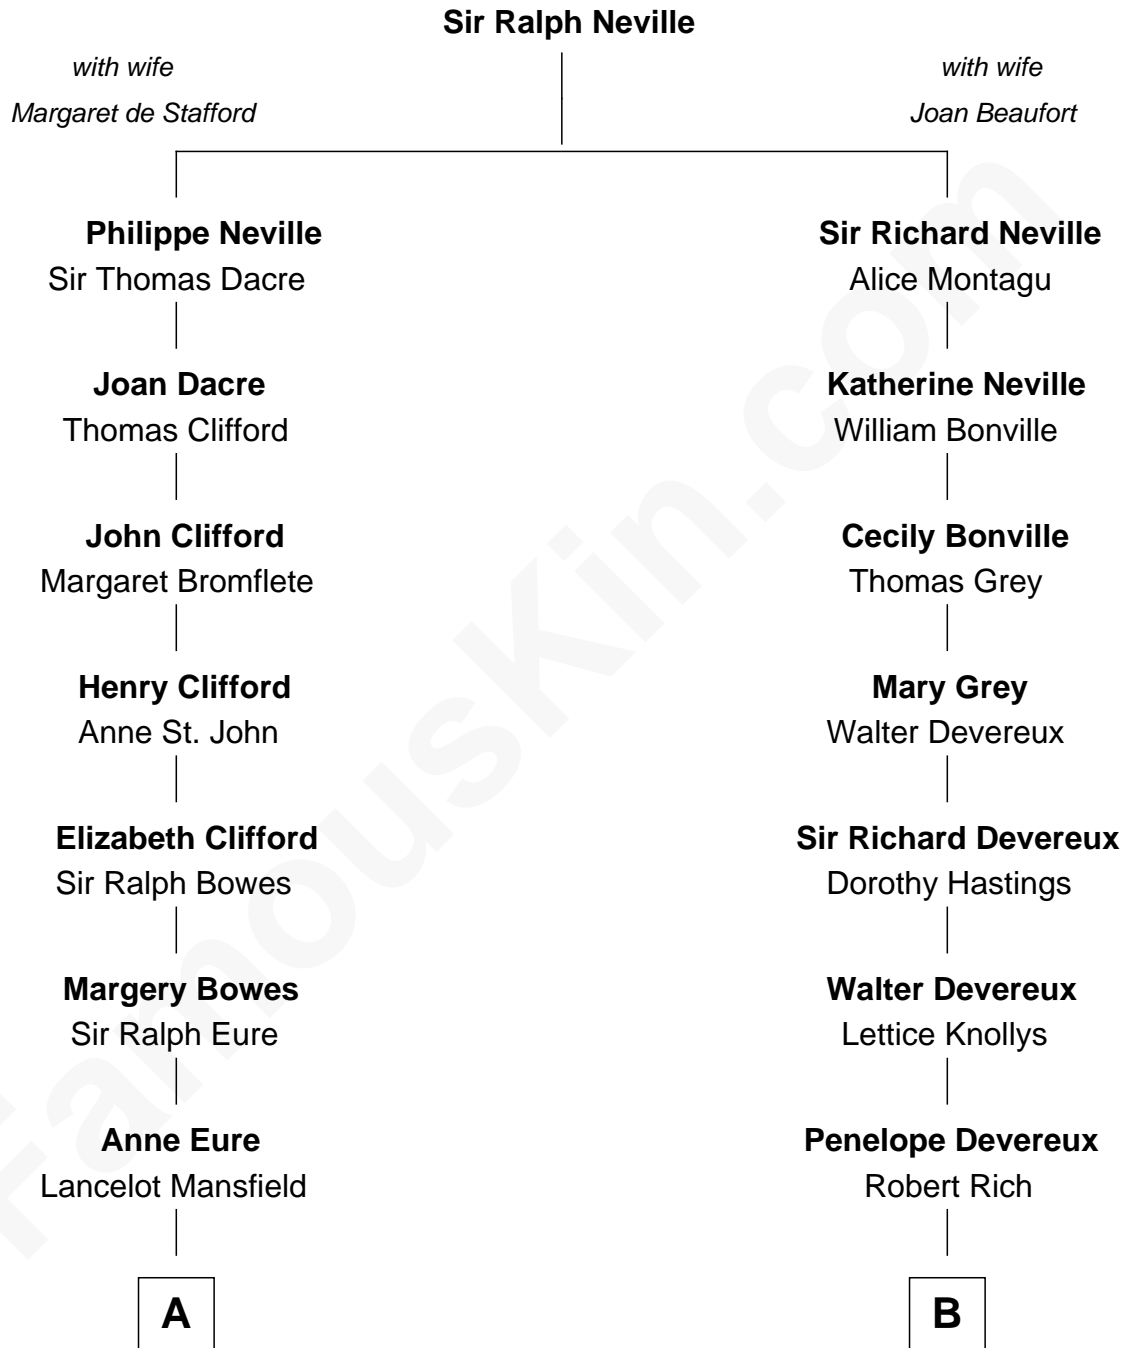

FamousKin.com

Relationship Chart of

Sandra Day O'Connor

First Female U.S. Supreme Court Justice

14th cousin 4 times removed of

Charles Darwin
Theory of Evolution

C

Henry R. Day
Ada Mae Wilkey

Sandra Day O'Connor
U.S. Supreme Court Justice

FamousKin.com