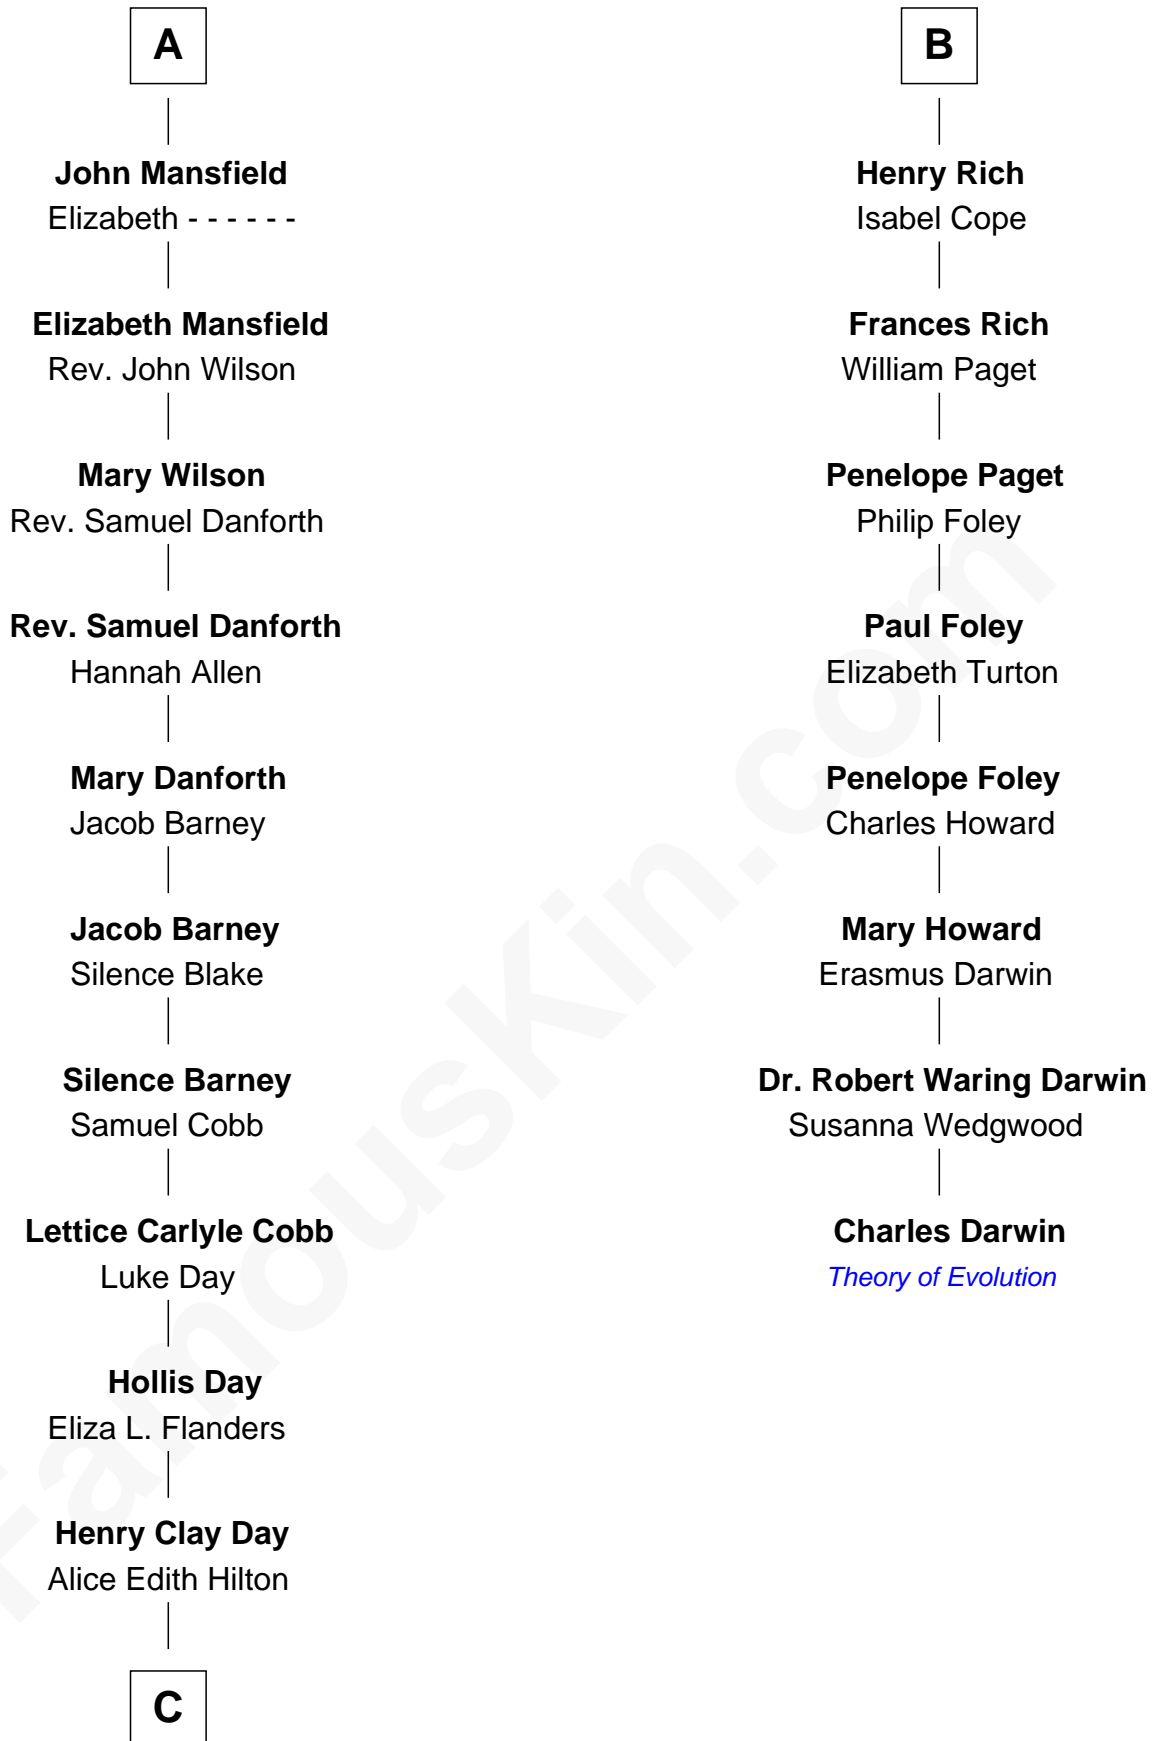

FamousKin.com

Relationship Chart of

Sandra Day O'Connor

First Female U.S. Supreme Court Justice

14th cousin 4 times removed of

Charles Darwin
Theory of Evolution

C

Henry R. Day
Ada Mae Wilkey

Sandra Day O'Connor
U.S. Supreme Court Justice

FamousKin.com