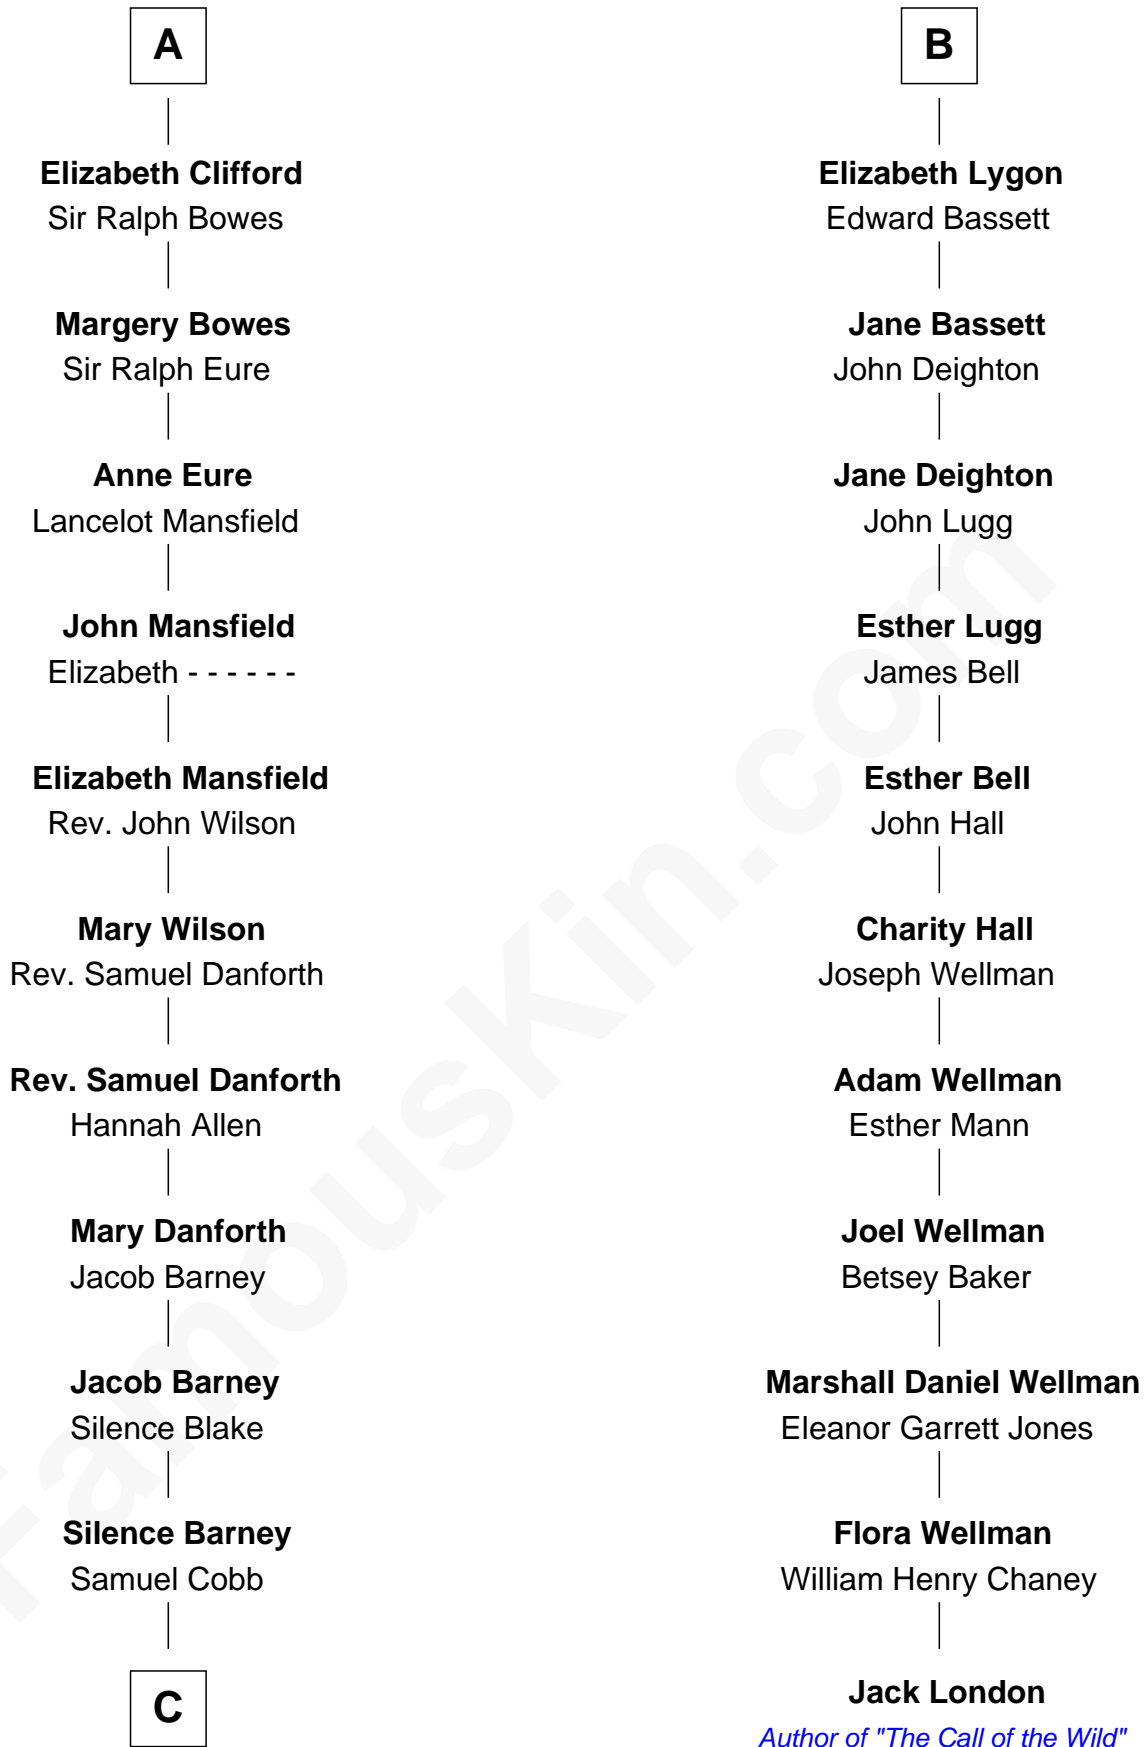

## Relationship Chart of

### Sandra Day O'Connor

First Female U.S. Supreme Court Justice

17th cousin 4 times removed of

### Jack London

Author of "The Call of the Wild"

**C**

—  
**Lettice Carlyle Cobb**

Luke Day

—  
**Hollis Day**

Eliza L. Flanders

—  
**Henry Clay Day**