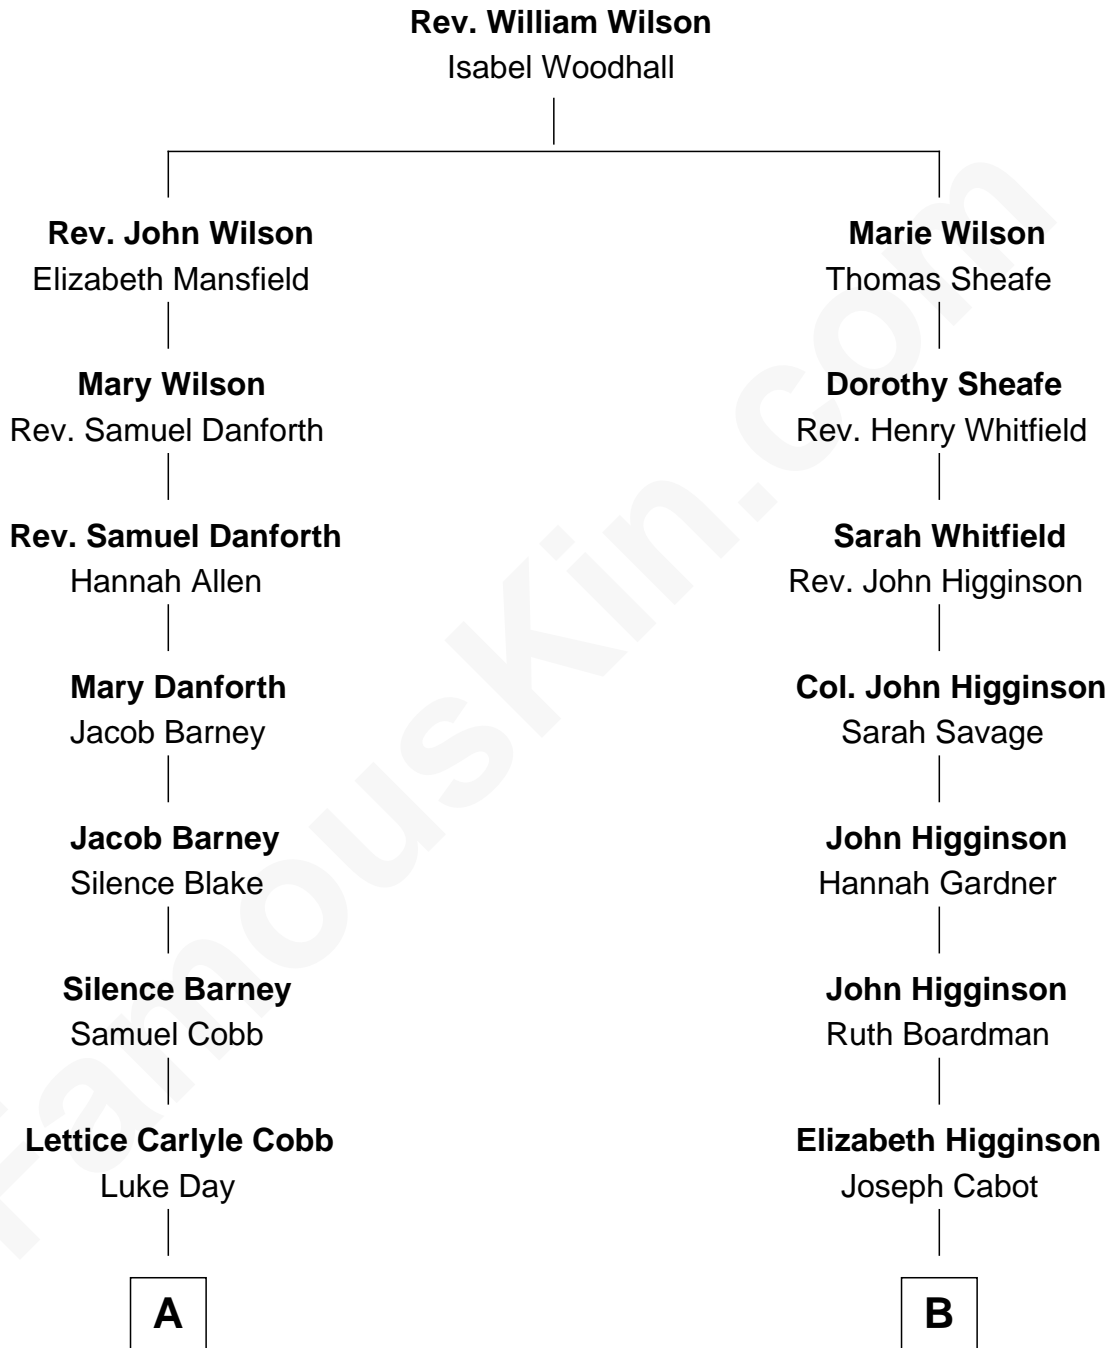

FamousKin.com

Relationship Chart of

Sandra Day O'Connor

First Female U.S. Supreme Court Justice

10th cousin 3 times removed of

John Kerry

68th U.S. Secretary of State

A

Hollis Day

Eliza L. Flanders

Henry Clay Day

Alice Edith Hilton

Henry R. Day

Ada Mae Wilkey

Sandra Day O'Connor

U.S. Supreme Court Justice