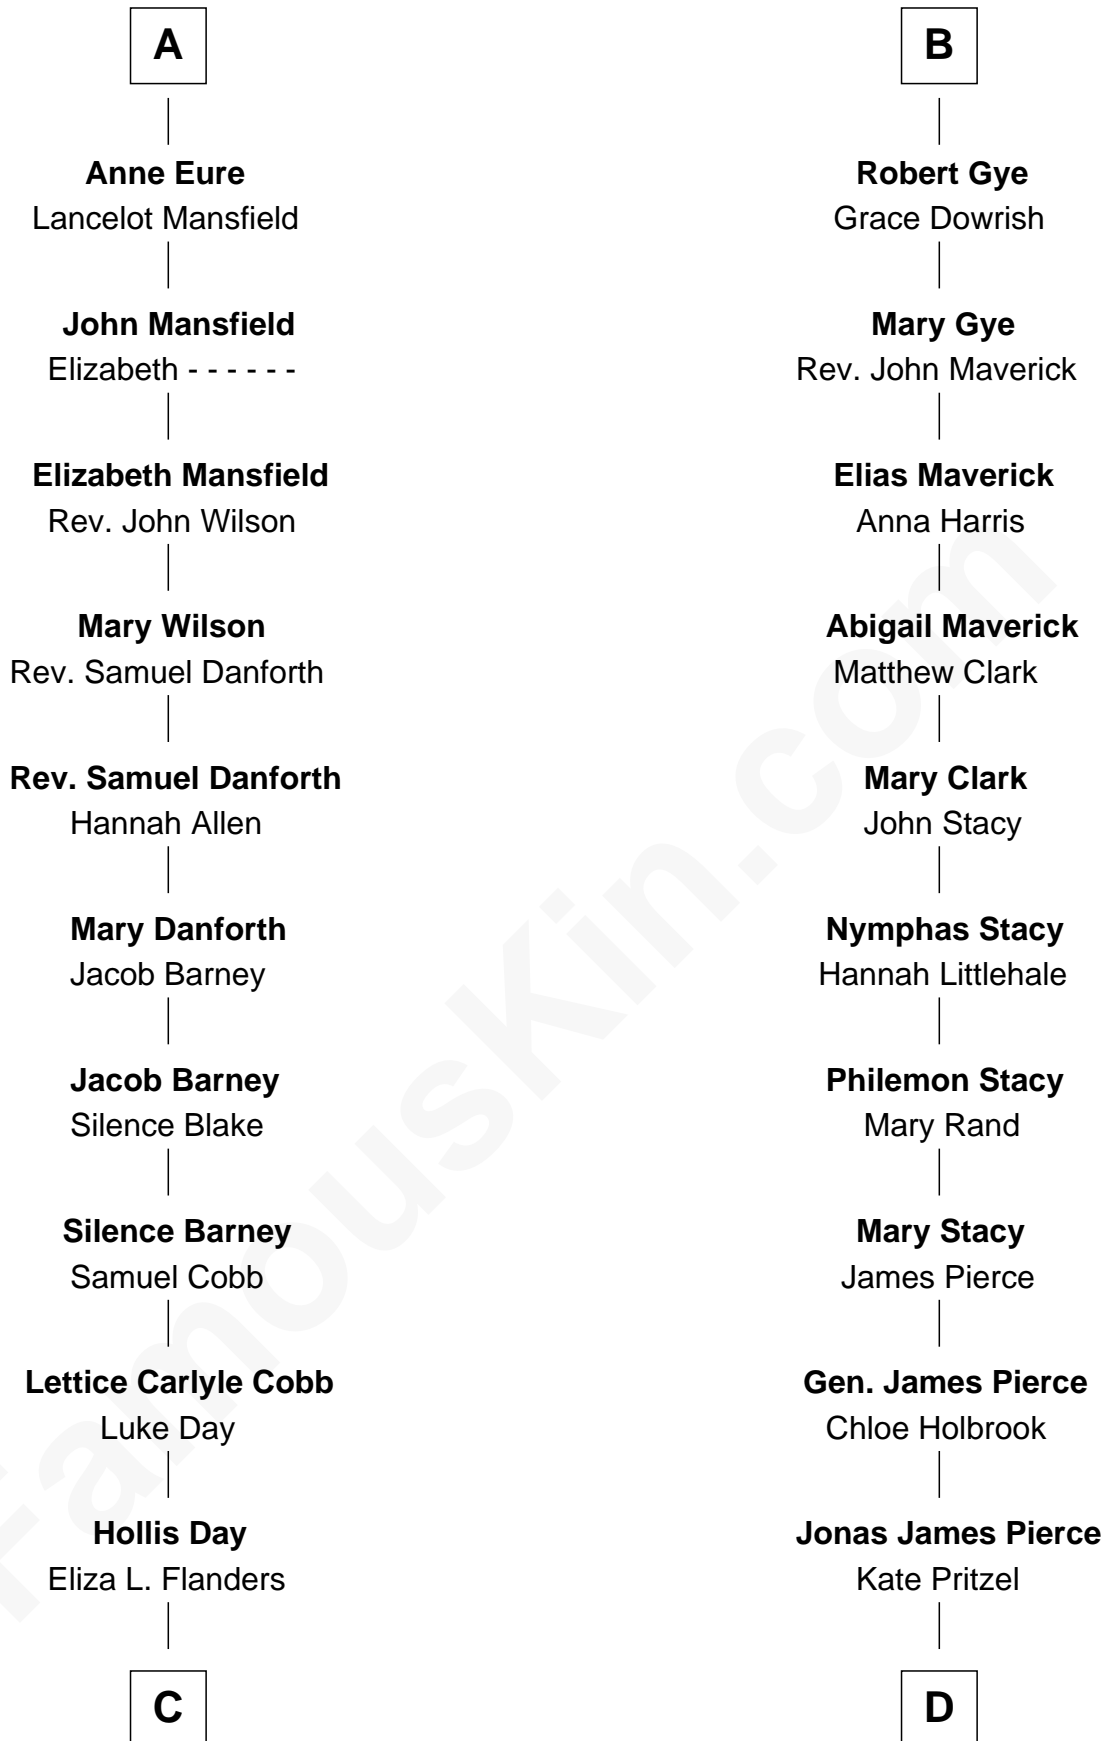

FamousKin.com

Relationship Chart of

Sandra Day O'Connor

First Female U.S. Supreme Court Justice

19th cousin 1 time removed of

Jeb Bush

43rd Governor of Florida

Edmund Fitzalan

Alice de Warenne

C

Henry Clay Day
Alice Edith Hilton

Henry R. Day
Ada Mae Wilkey

Sandra Day O'Connor
U.S. Supreme Court Justice

D

Scott Pierce
Mabel Marvin

Marvin Pierce
Pauline Robinson