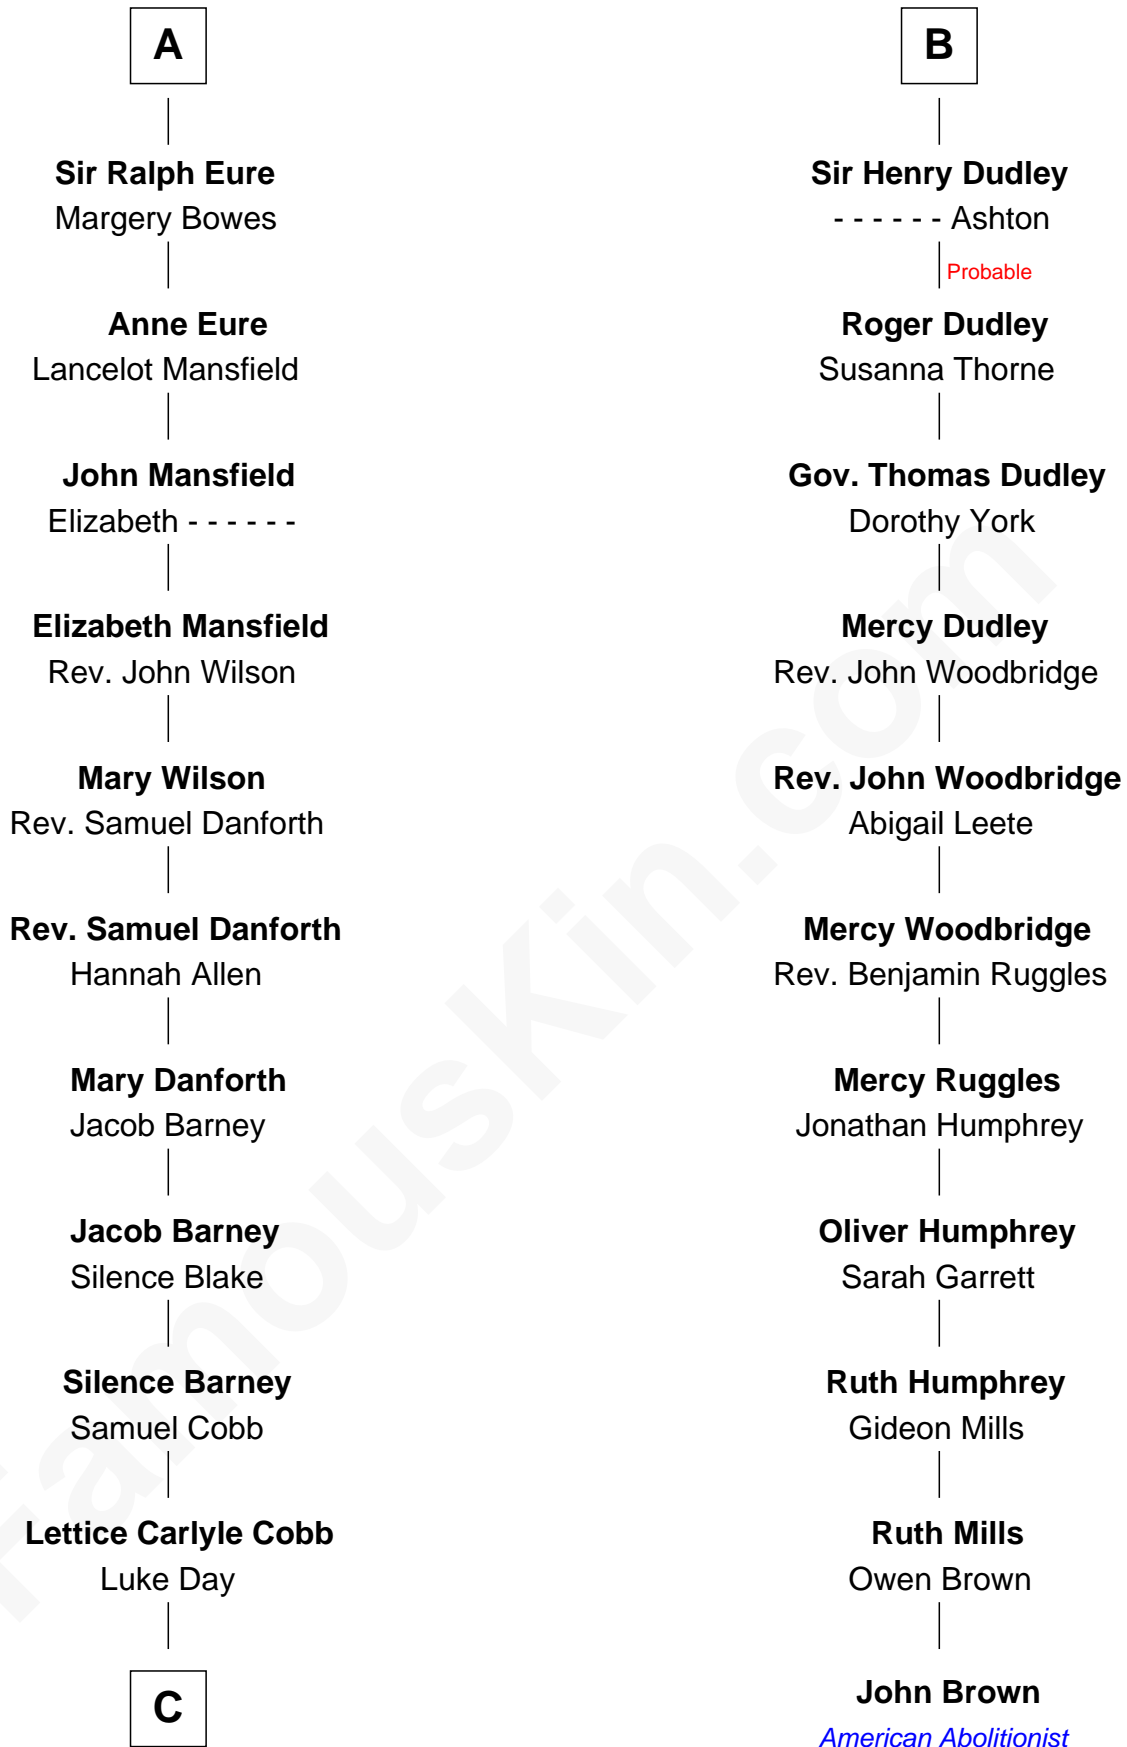

FamousKin.com

Relationship Chart of

Sandra Day O'Connor

First Female U.S. Supreme Court Justice

17th cousin 3 times removed of

John Brown

American Abolitionist

Sir William de Ros
Margery de Badlesmere

C

—
Hollis Day

Eliza L. Flanders

—
Henry Clay Day

Alice Edith Hilton

—
Henry R. Day

Ada Mae Wilkey

—
Sandra Day O'Connor

U.S. Supreme Court Justice

FamousKin.com