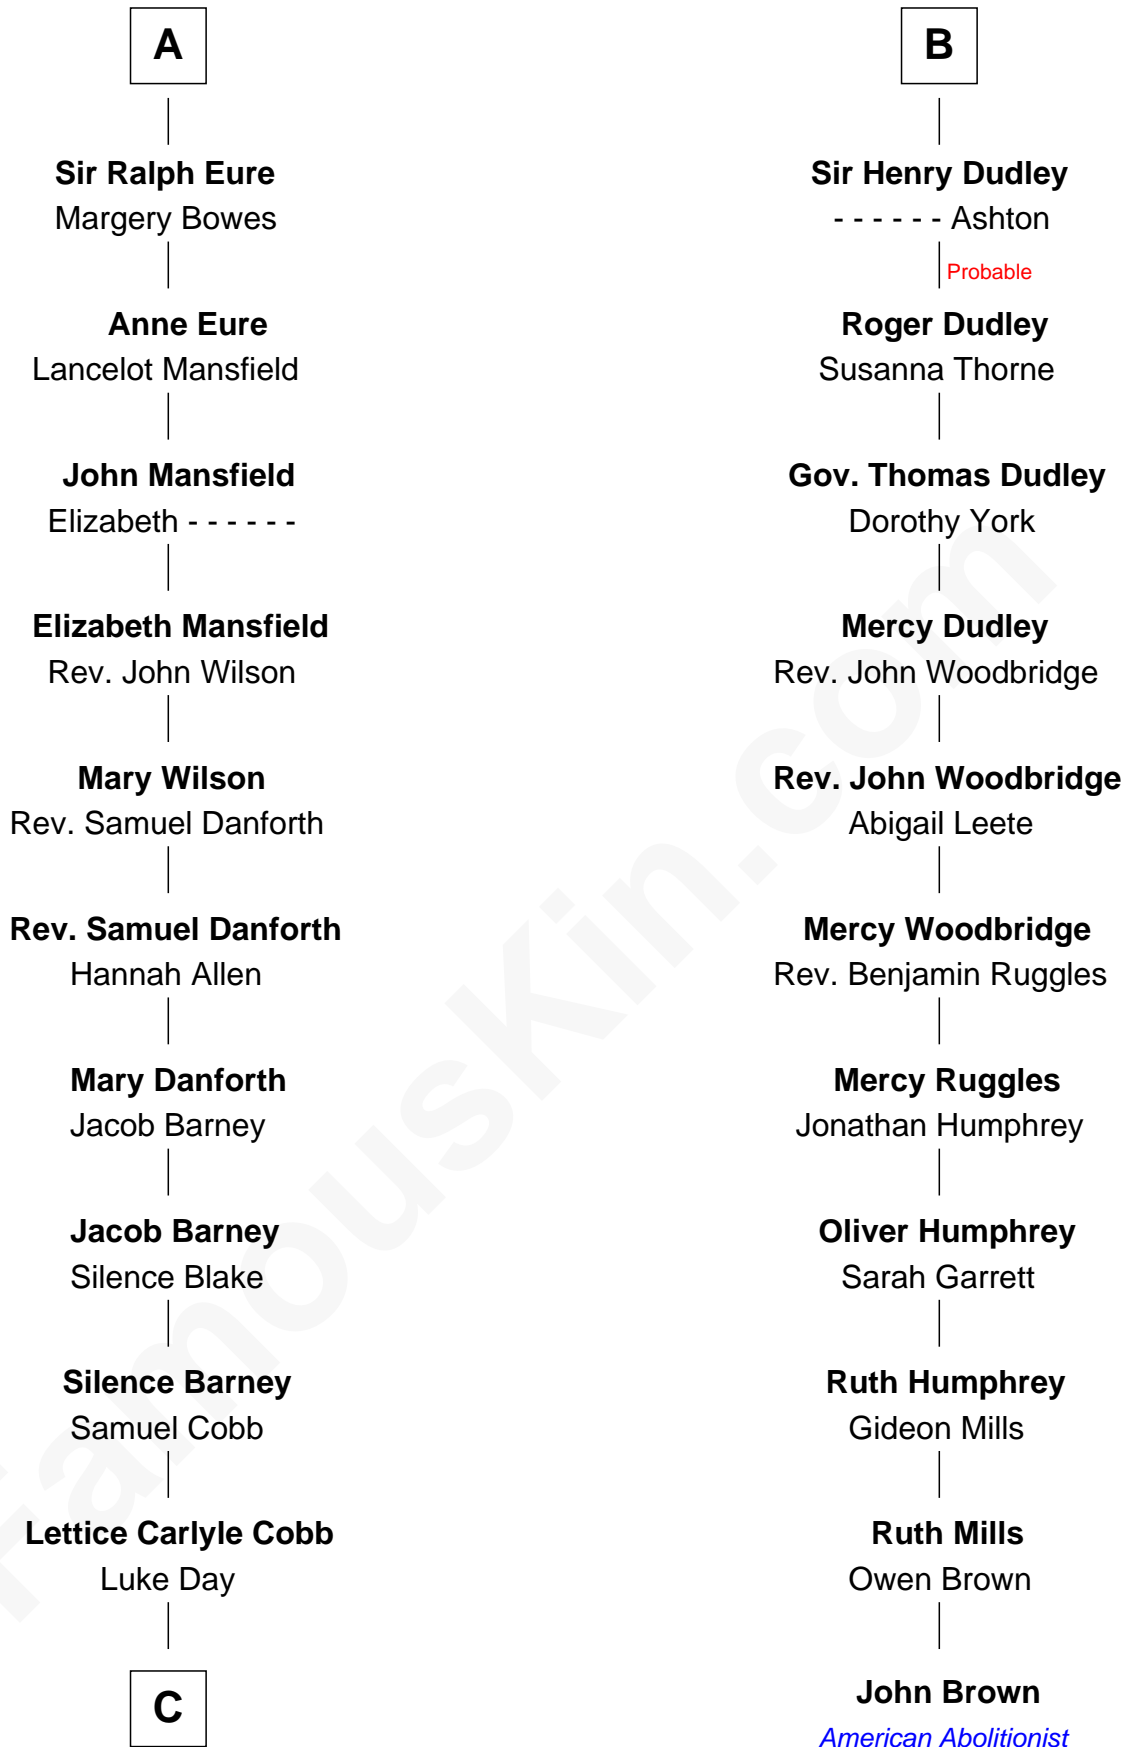

FamousKin.com

Relationship Chart of

Sandra Day O'Connor

First Female U.S. Supreme Court Justice

17th cousin 3 times removed of

John Brown

American Abolitionist

C

—
Hollis Day

Eliza L. Flanders

—
Henry Clay Day

Alice Edith Hilton

—
Henry R. Day

Ada Mae Wilkey

—
Sandra Day O'Connor

U.S. Supreme Court Justice