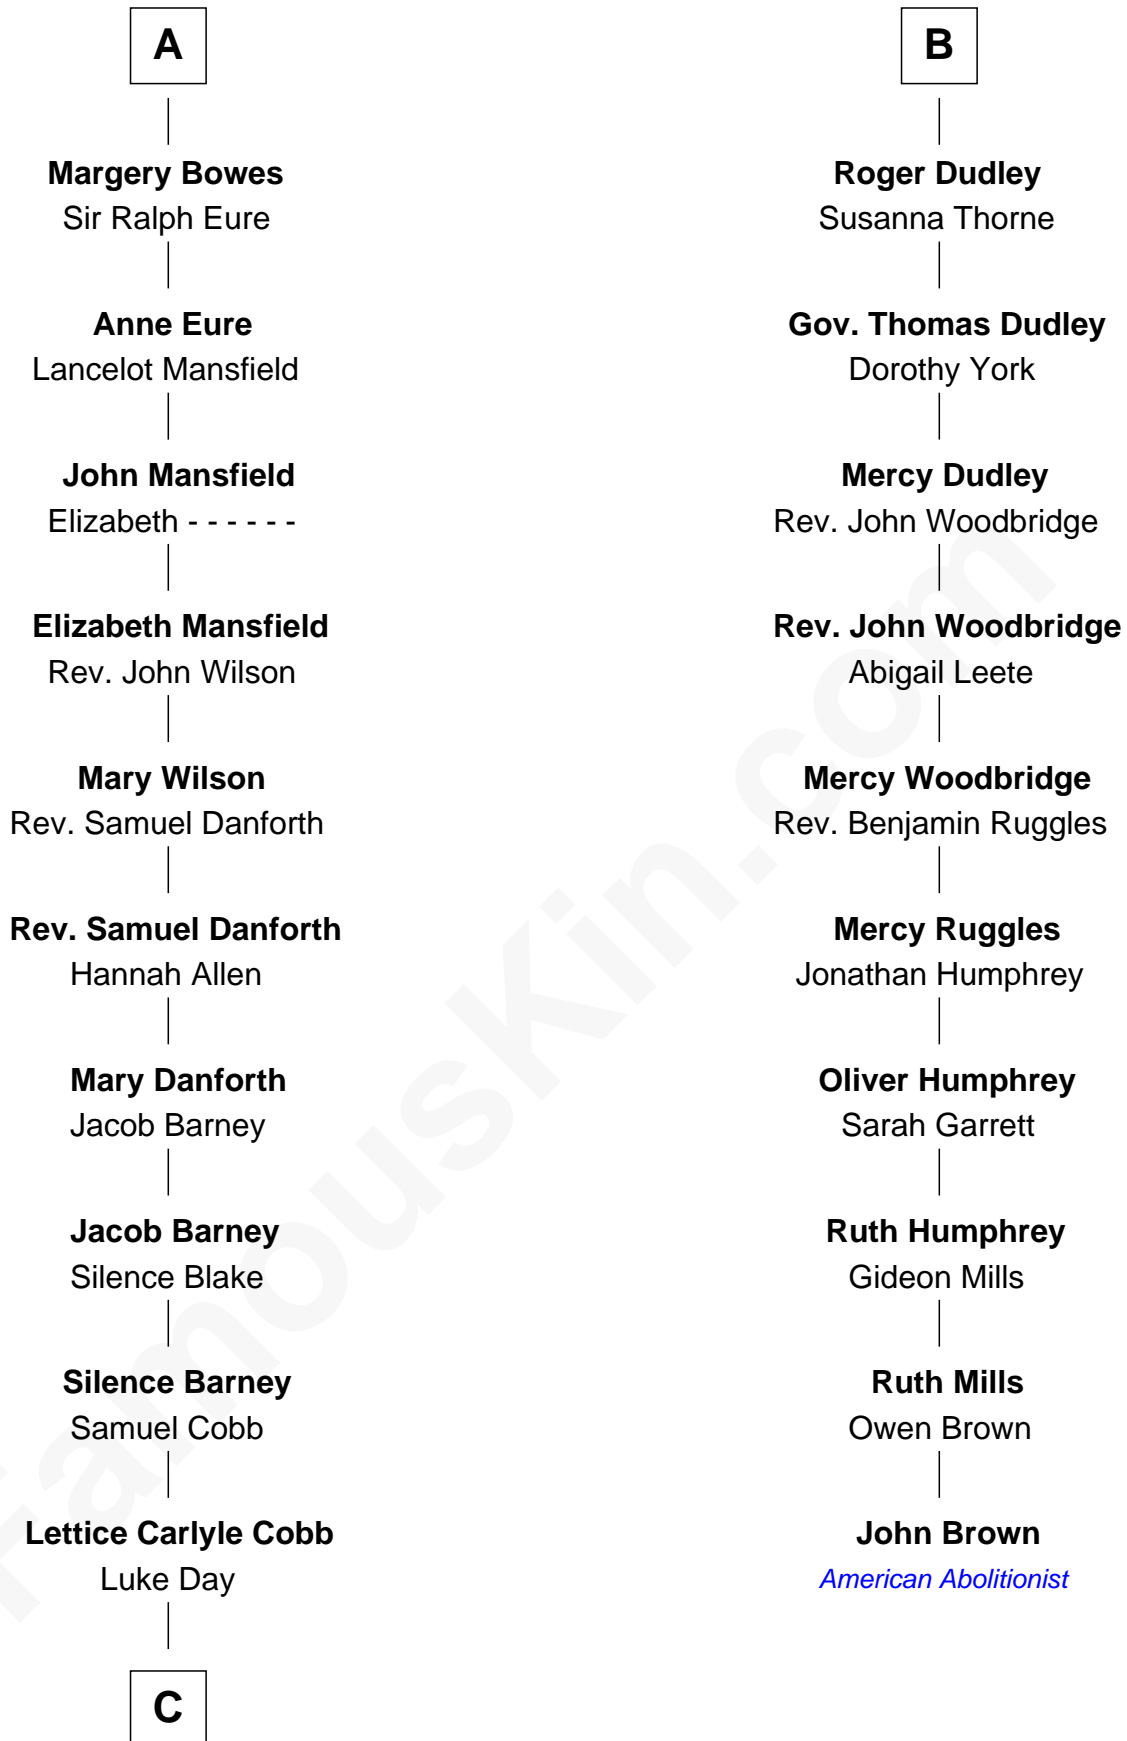

FamousKin.com

Relationship Chart of

Sandra Day O'Connor

First Female U.S. Supreme Court Justice

16th cousin 4 times removed of

John Brown

American Abolitionist

Sir Maurice de Berkeley

Eve la Zouche

C

—
Hollis Day

Eliza L. Flanders

—
Henry Clay Day

Alice Edith Hilton

—
Henry R. Day

Ada Mae Wilkey