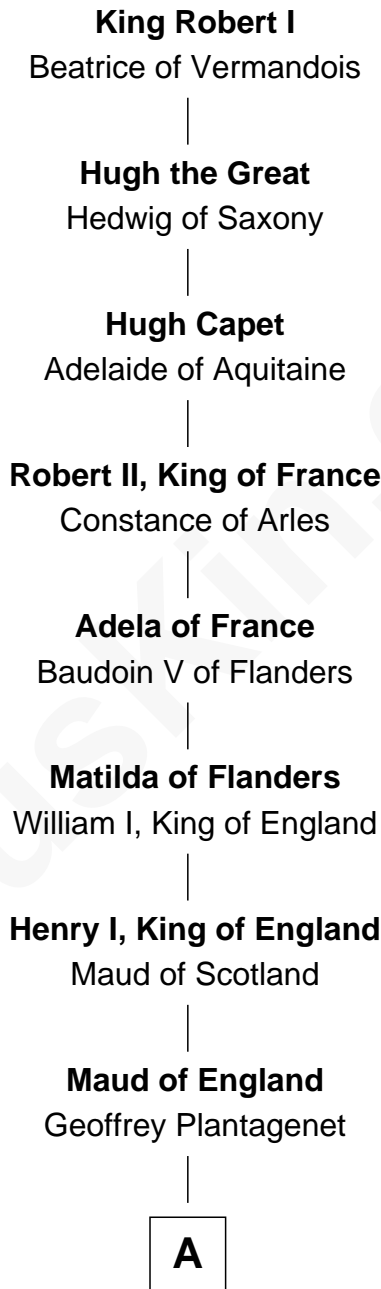

FamousKin.com
Relationship Chart of
Sandra Day O'Connor

First Female U.S. Supreme Court Justice

31st Great-granddaughter of

King Robert I
King of France

A

Henry II, King of England

Ida de Tony

Sir William Longespee

Ela of Salisbury

William Longespee

Idoine de Camville

Ela Longespee

Sir James de Audley

Sir Hugh I de Audley

Iseult de Mortimer

Alice de Audley