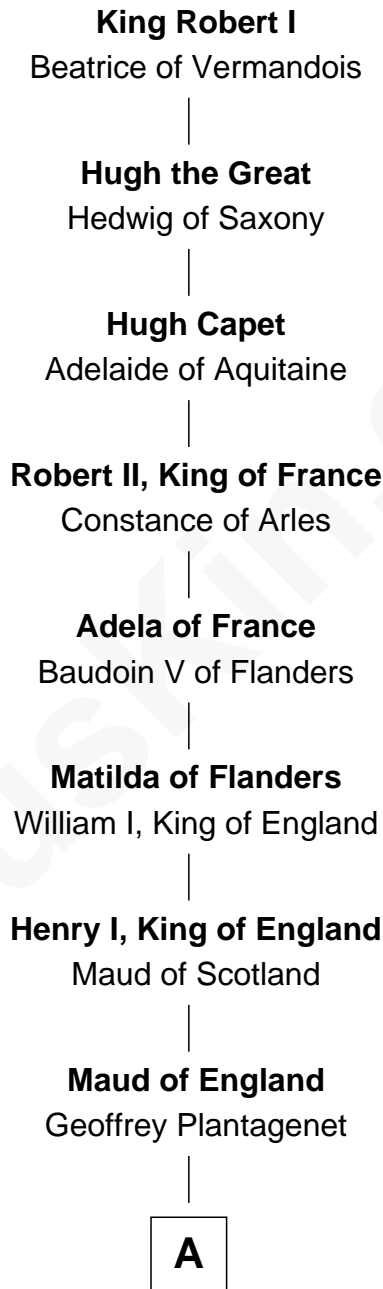

FamousKin.com
Relationship Chart of
Sandra Day O'Connor

First Female U.S. Supreme Court Justice

31st Great-granddaughter of

King Robert I
King of France

A

Henry II, King of England

Ida de Tony

Sir William Longespee

Ela of Salisbury

William Longespee

Idoine de Camville

Ela Longespee

Sir James de Audley

Sir Hugh I de Audley

Iseult de Mortimer

Alice de Audley