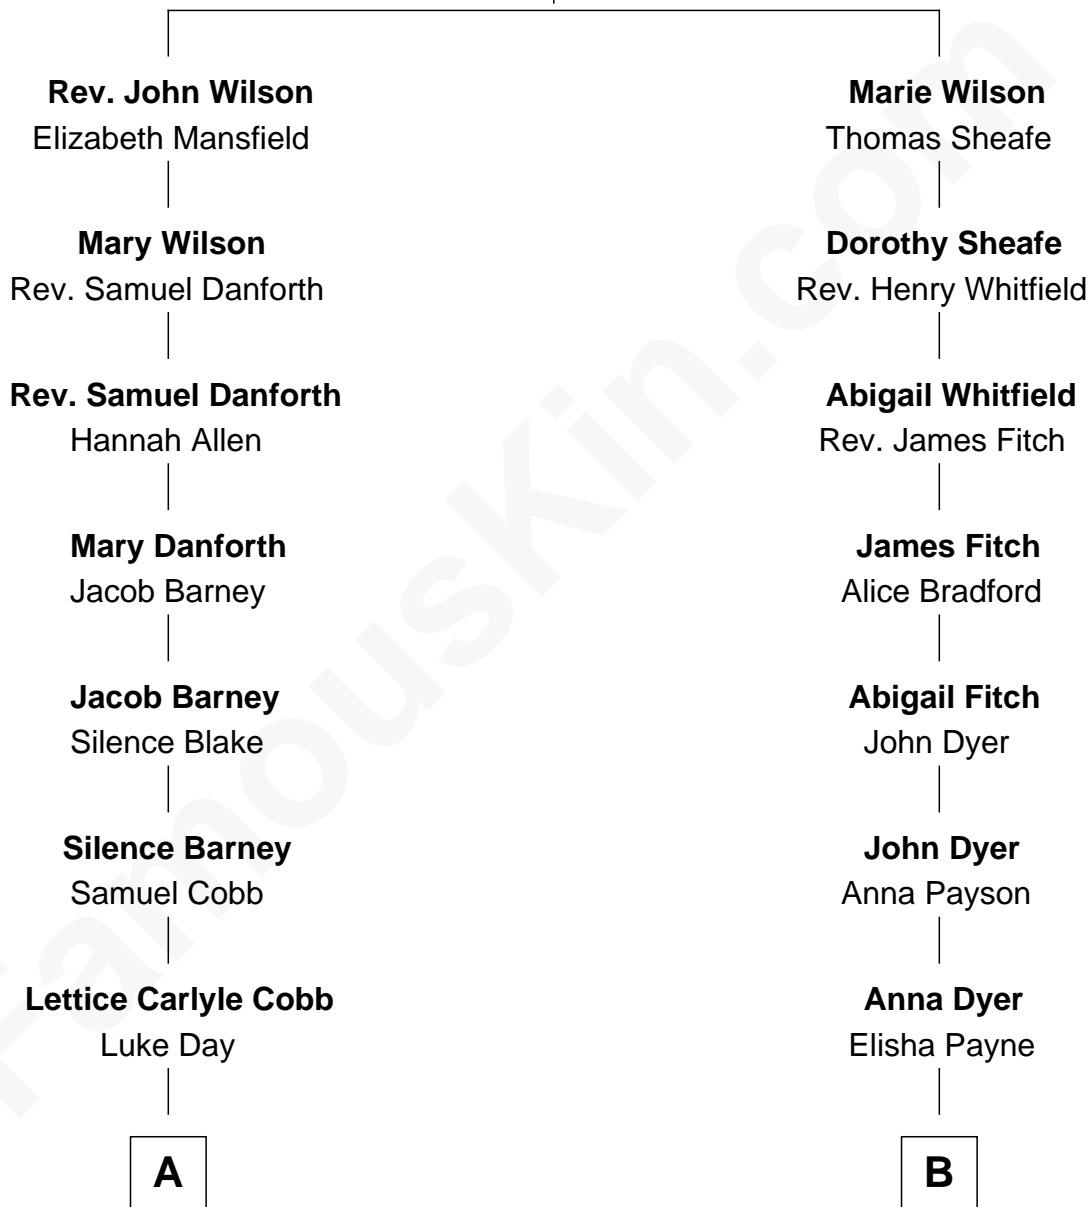

FamousKin.com
Relationship Chart of
Sandra Day O'Connor

First Female U.S. Supreme Court Justice

10th cousin 1 time removed of

Thomas Pynchon
American Novelist

Rev. William Wilson
 Isabel Woodhall

A

Hollis Day

Eliza L. Flanders

Henry Clay Day

Alice Edith Hilton

Henry R. Day

Ada Mae Wilkey

Sandra Day O'Connor

U.S. Supreme Court Justice

B