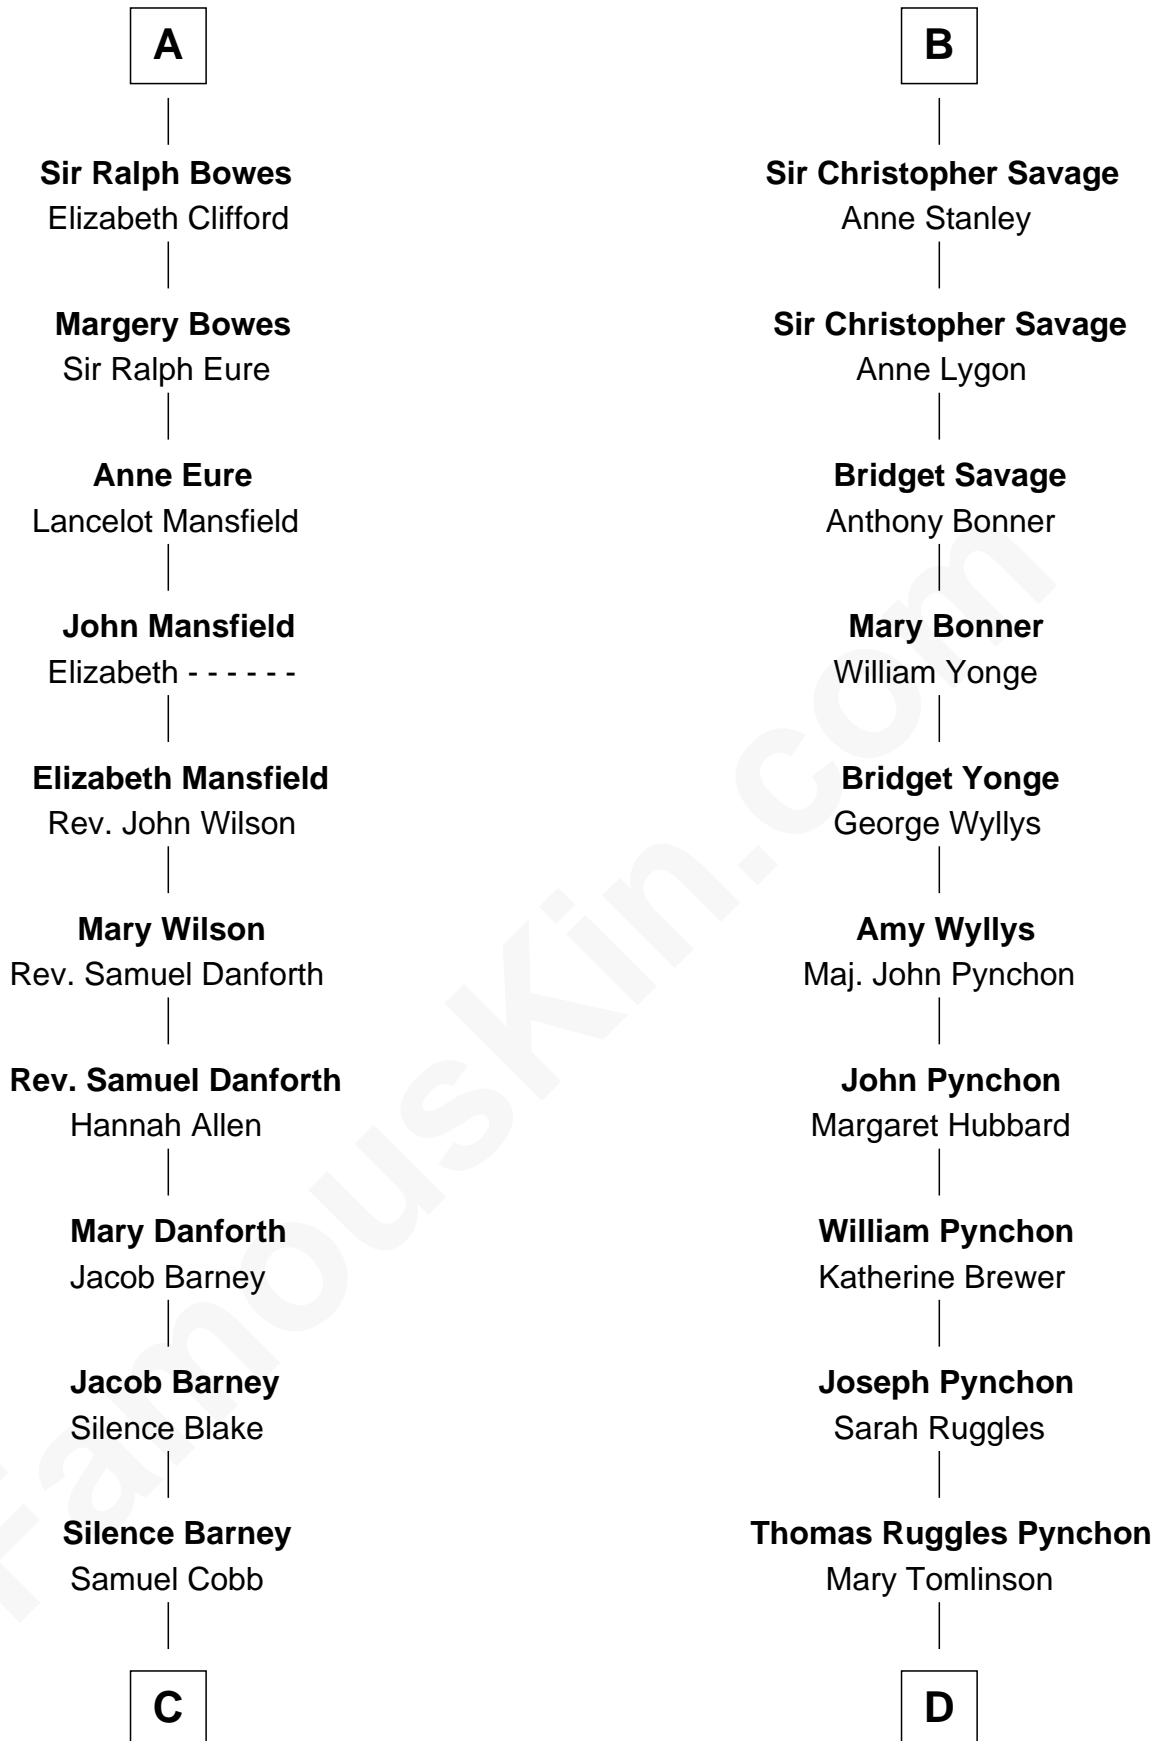

## Relationship Chart of

### Sandra Day O'Connor

*First Female U.S. Supreme Court Justice*

21st cousin of

**Thomas Pynchon**  
*American Novelist*

**C**

**Lettice Carlyle Cobb**

Luke Day

**Hollis Day**

Eliza L. Flanders

**Henry Clay Day**

Alice Edith Hilton

**Henry R. Day**

Ada Mae Wilkey

**Sandra Day O'Connor**

*U.S. Supreme Court Justice*

**D**