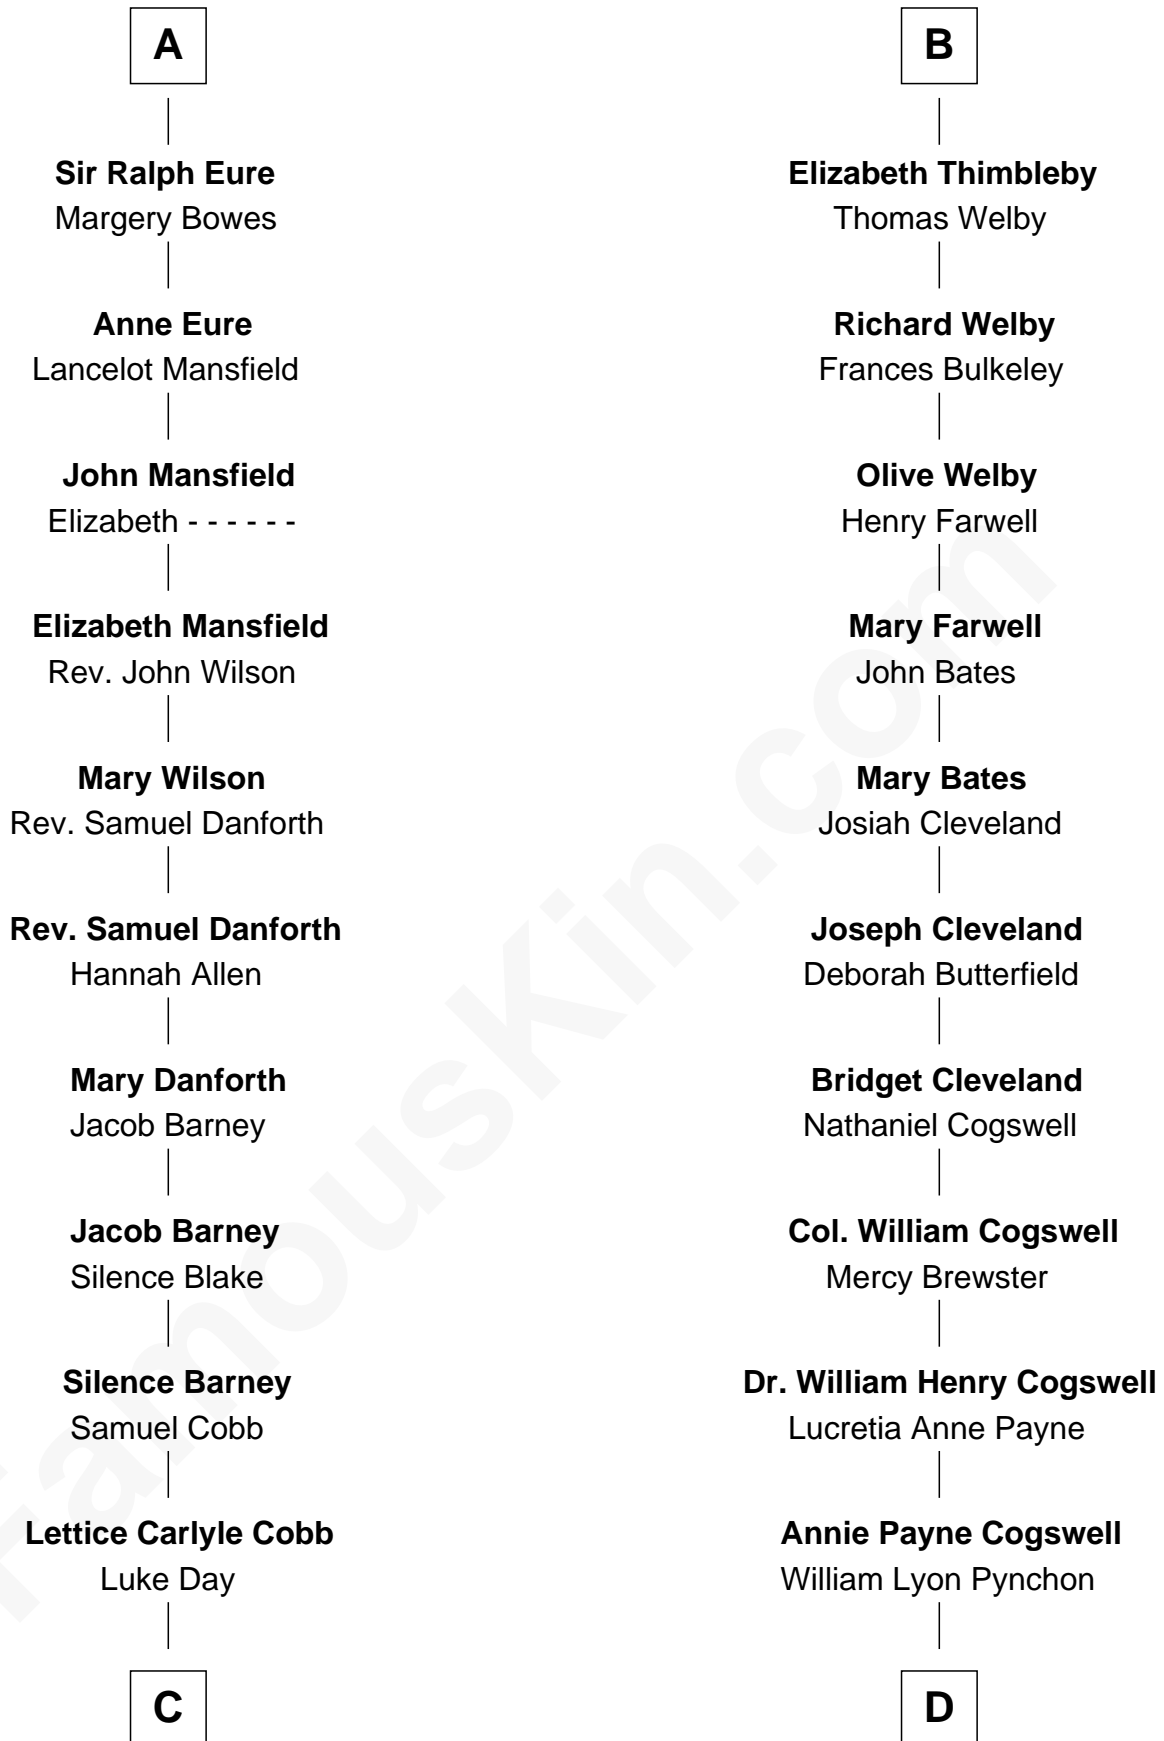

FamousKin.com
Relationship Chart of
Sandra Day O'Connor

First Female U.S. Supreme Court Justice

19th cousin 1 time removed of

Thomas Pynchon
American Novelist

C

Hollis Day

Eliza L. Flanders

Henry Clay Day

Alice Edith Hilton

Henry R. Day

Ada Mae Wilkey

Sandra Day O'Connor

U.S. Supreme Court Justice

D

William Henry Chichele Pynchon

Carrie Susan Moyses