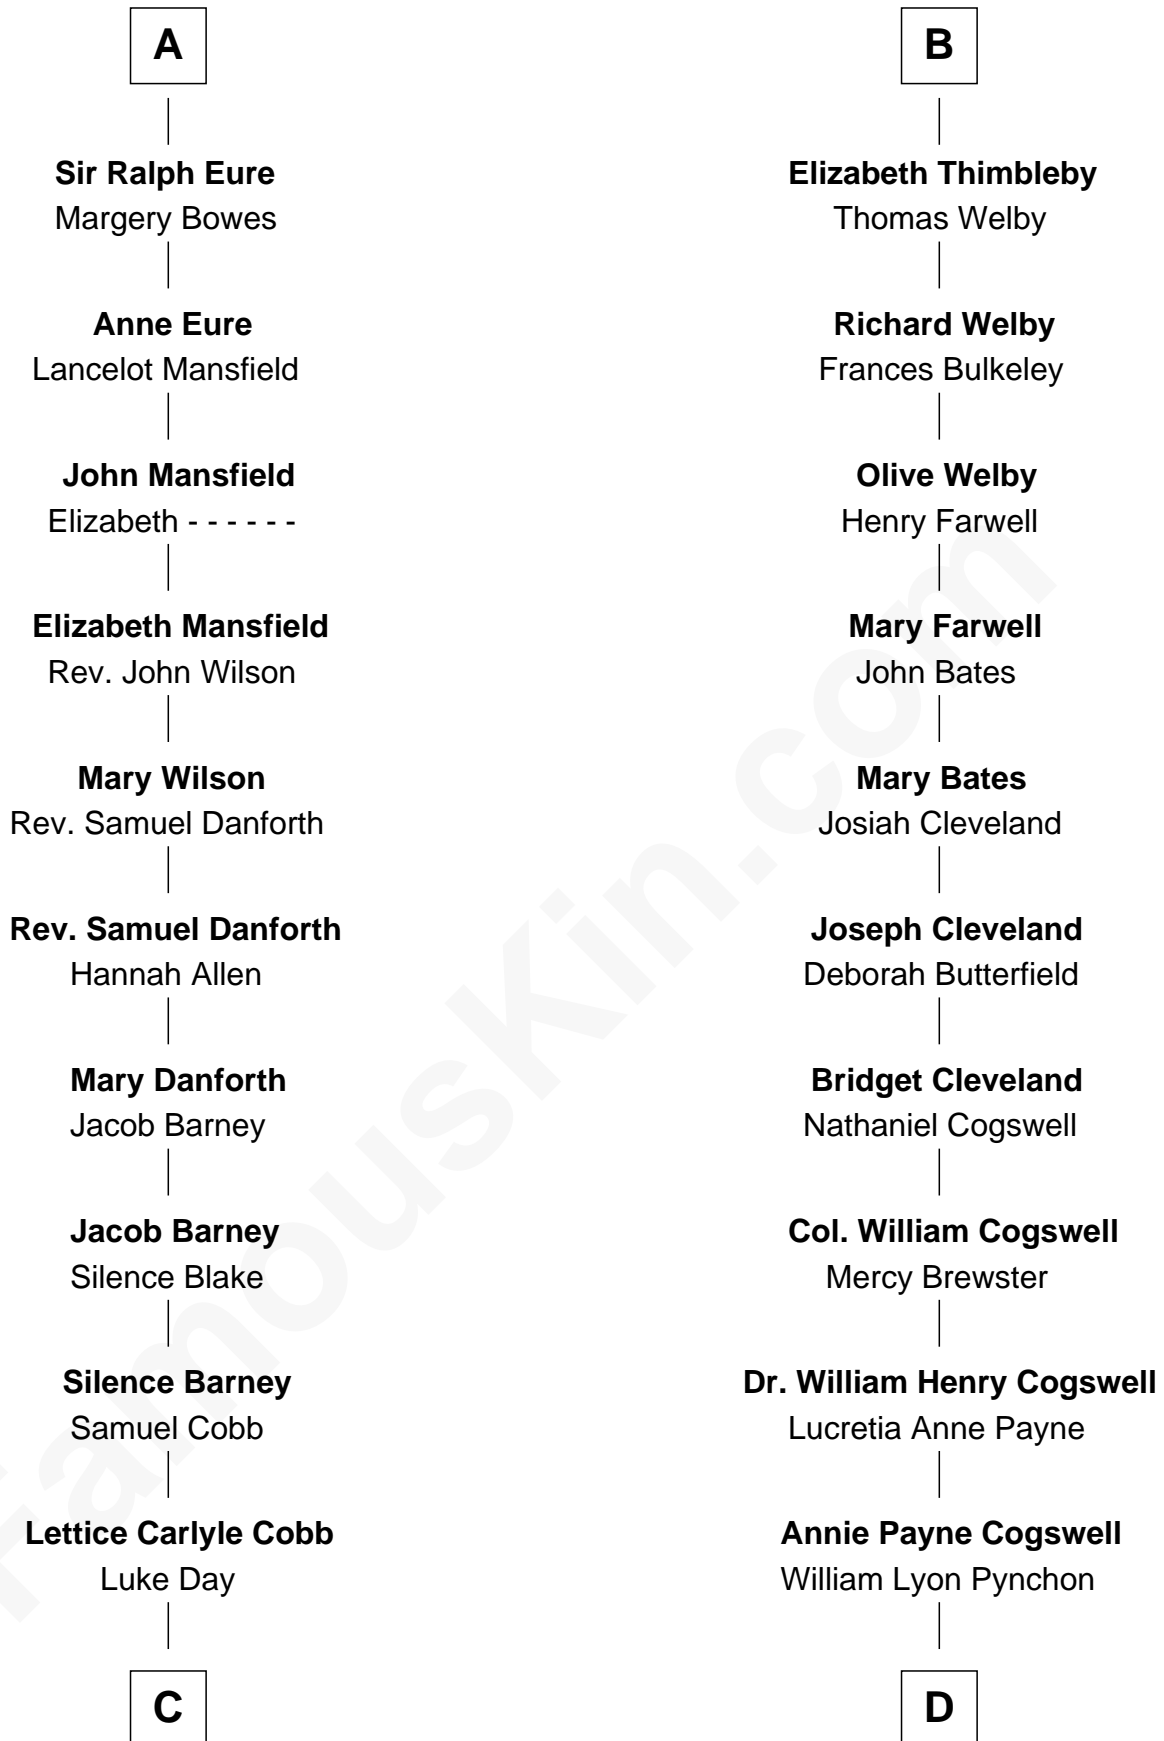

FamousKin.com

Relationship Chart of

Sandra Day O'Connor

First Female U.S. Supreme Court Justice

19th cousin 1 time removed of

Thomas Pynchon
American Novelist

C

Hollis Day

Eliza L. Flanders

Henry Clay Day

Alice Edith Hilton

Henry R. Day

Ada Mae Wilkey

Sandra Day O'Connor

U.S. Supreme Court Justice

D