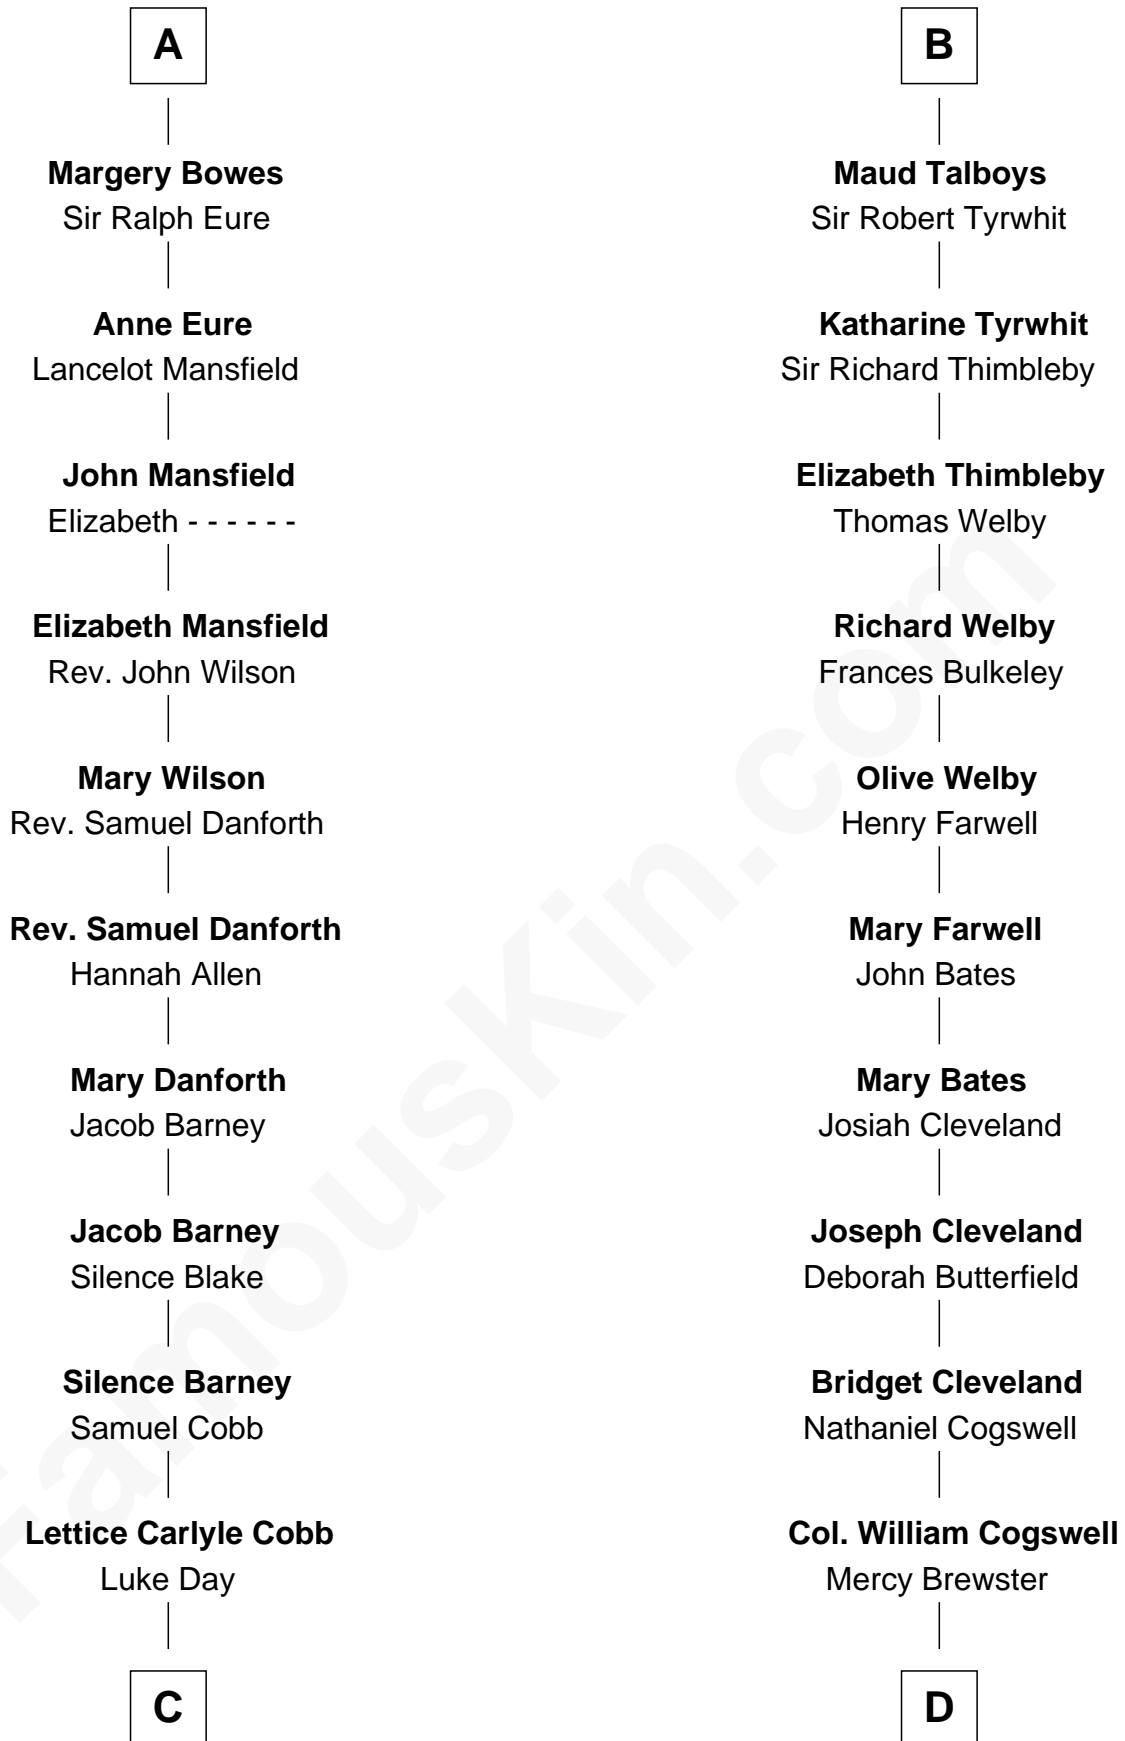

## Relationship Chart of

### Sandra Day O'Connor

*First Female U.S. Supreme Court Justice*

20th cousin 1 time removed of

**Thomas Pynchon**  
*American Novelist*

**Sir Hugh I de Audley**  
Iseult de Mortimer

**C**

**Hollis Day**

Eliza L. Flanders

**Henry Clay Day**

Alice Edith Hilton

**Henry R. Day**

Ada Mae Wilkey

**Sandra Day O'Connor**

*U.S. Supreme Court Justice*

**D**

**Dr. William Henry Cogswell**