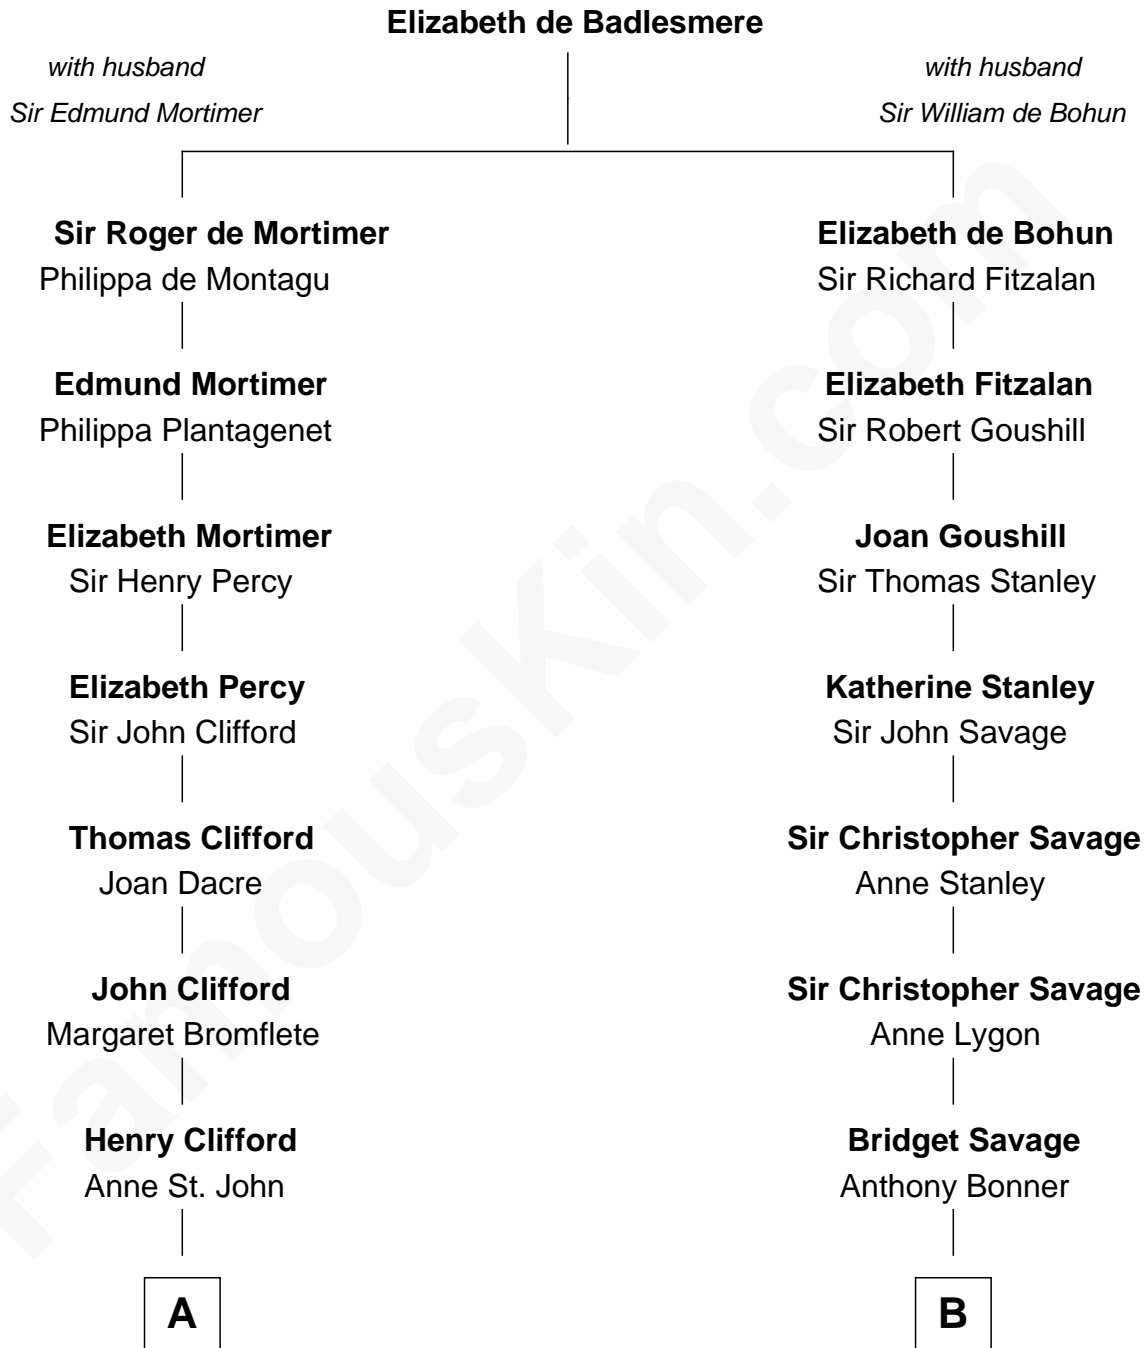

FamousKin.com

Relationship Chart of

Sandra Day O'Connor

First Female U.S. Supreme Court Justice

18th cousin 3 times removed of

Thomas Pynchon
American Novelist

C

Lettice Carlyle Cobb

Luke Day

Hollis Day

Eliza L. Flanders

Henry Clay Day

Alice Edith Hilton

Henry R. Day

Ada Mae Wilkey

Sandra Day O'Connor