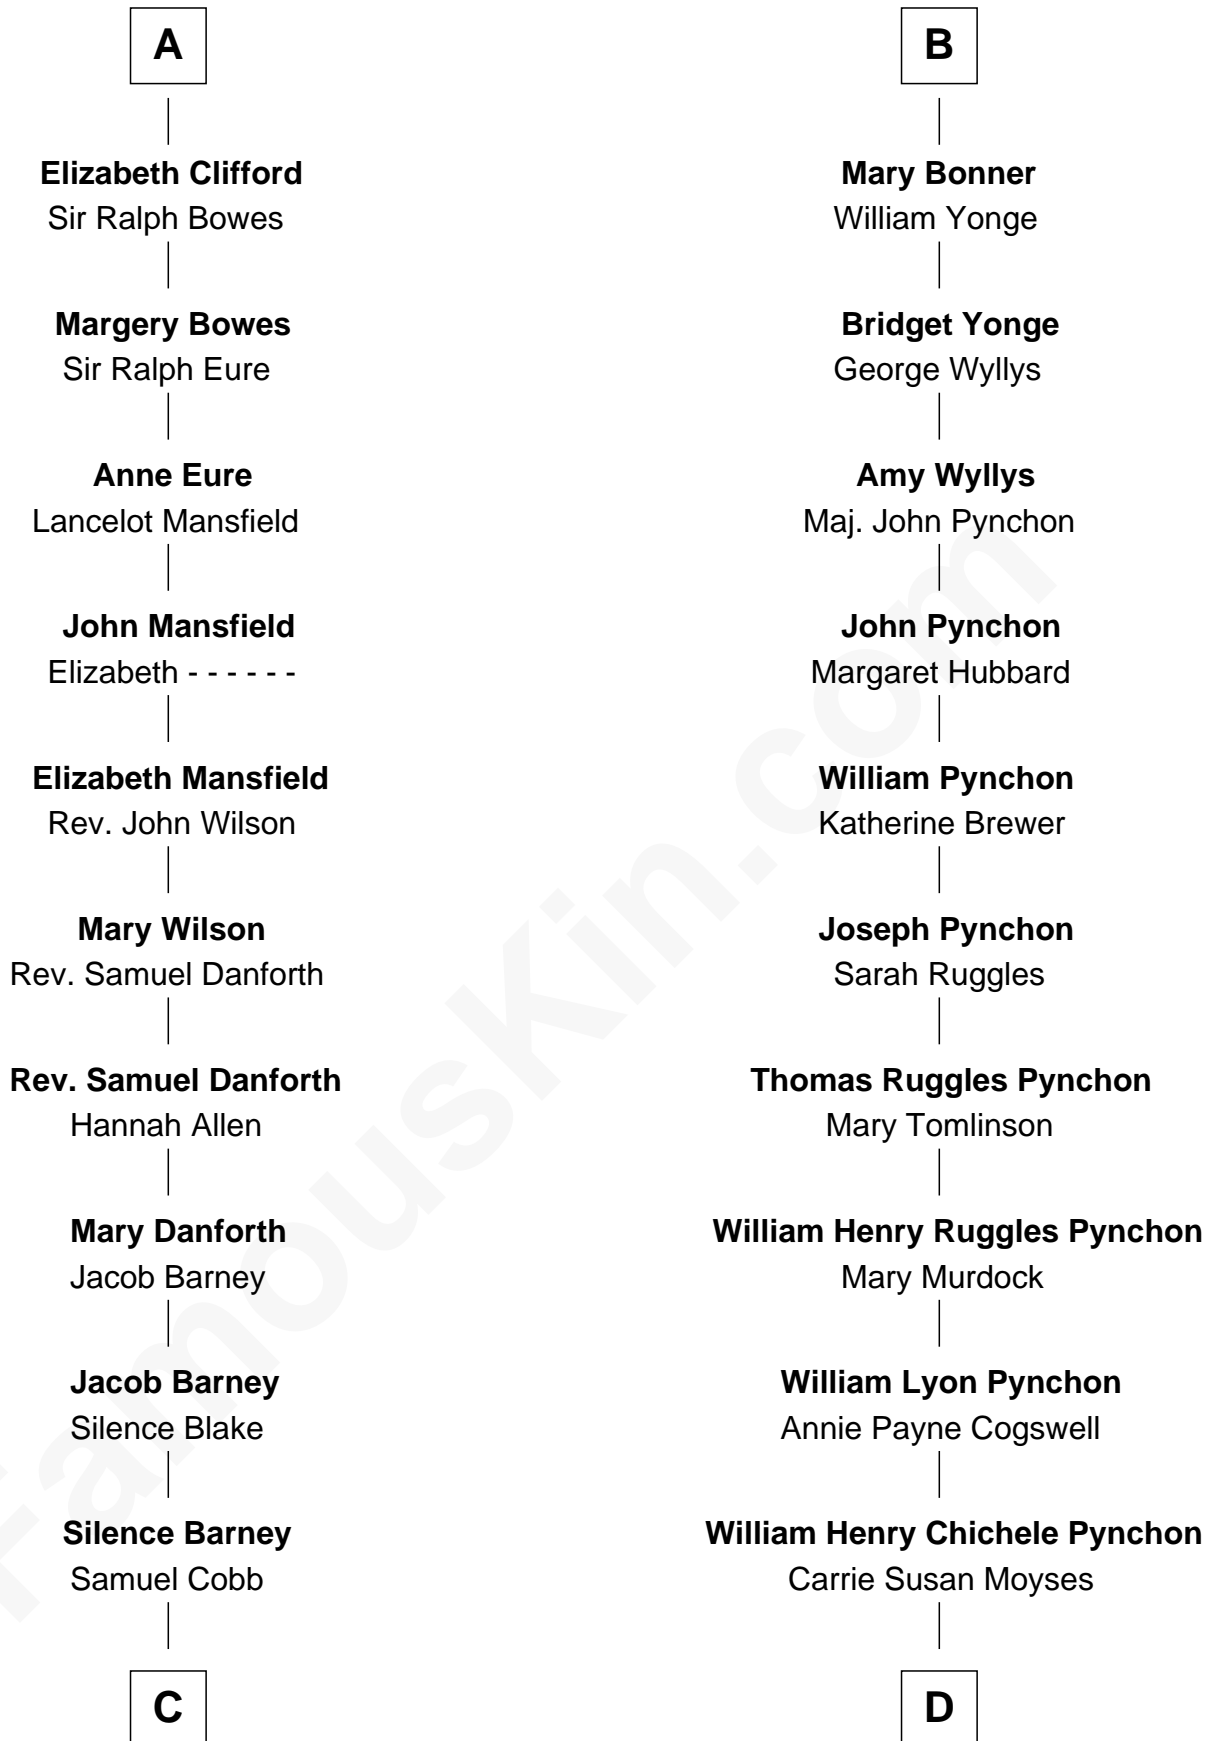

FamousKin.com

Relationship Chart of

Sandra Day O'Connor

First Female U.S. Supreme Court Justice

18th cousin 3 times removed of

Thomas Pynchon
American Novelist

C

Lettice Carlyle Cobb

Luke Day

Hollis Day

Eliza L. Flanders

Henry Clay Day

Alice Edith Hilton

Henry R. Day

Ada Mae Wilkey

Sandra Day O'Connor