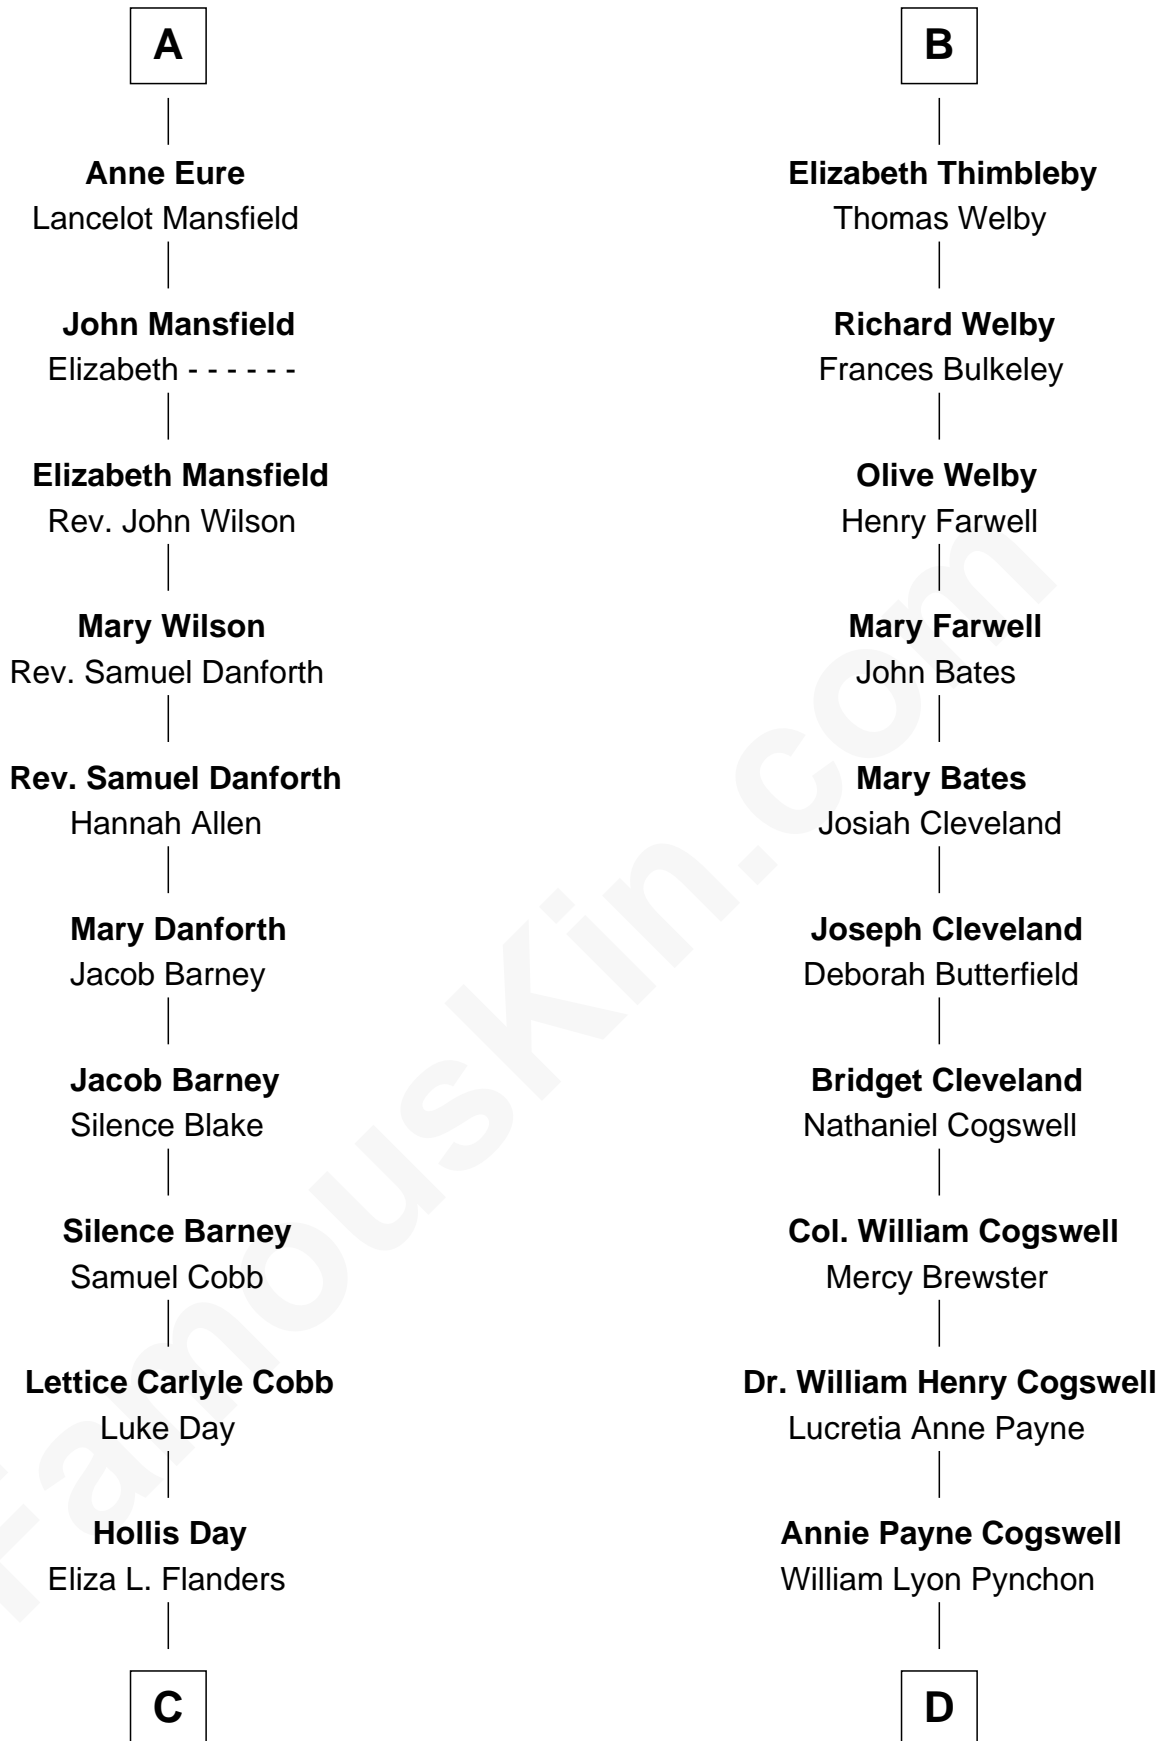

FamousKin.com

Relationship Chart of

Sandra Day O'Connor

First Female U.S. Supreme Court Justice

19th cousin of

Thomas Pynchon
American Novelist

John de Mowbray
Elizabeth de Segrave

C

Henry Clay Day
Alice Edith Hilton

Henry R. Day
Ada Mae Wilkey

Sandra Day O'Connor
U.S. Supreme Court Justice

D

William Henry Chichele Pynchon
Carrie Susan Moyses

Thomas Ruggles Pynchon
Catherine Frances Bennett