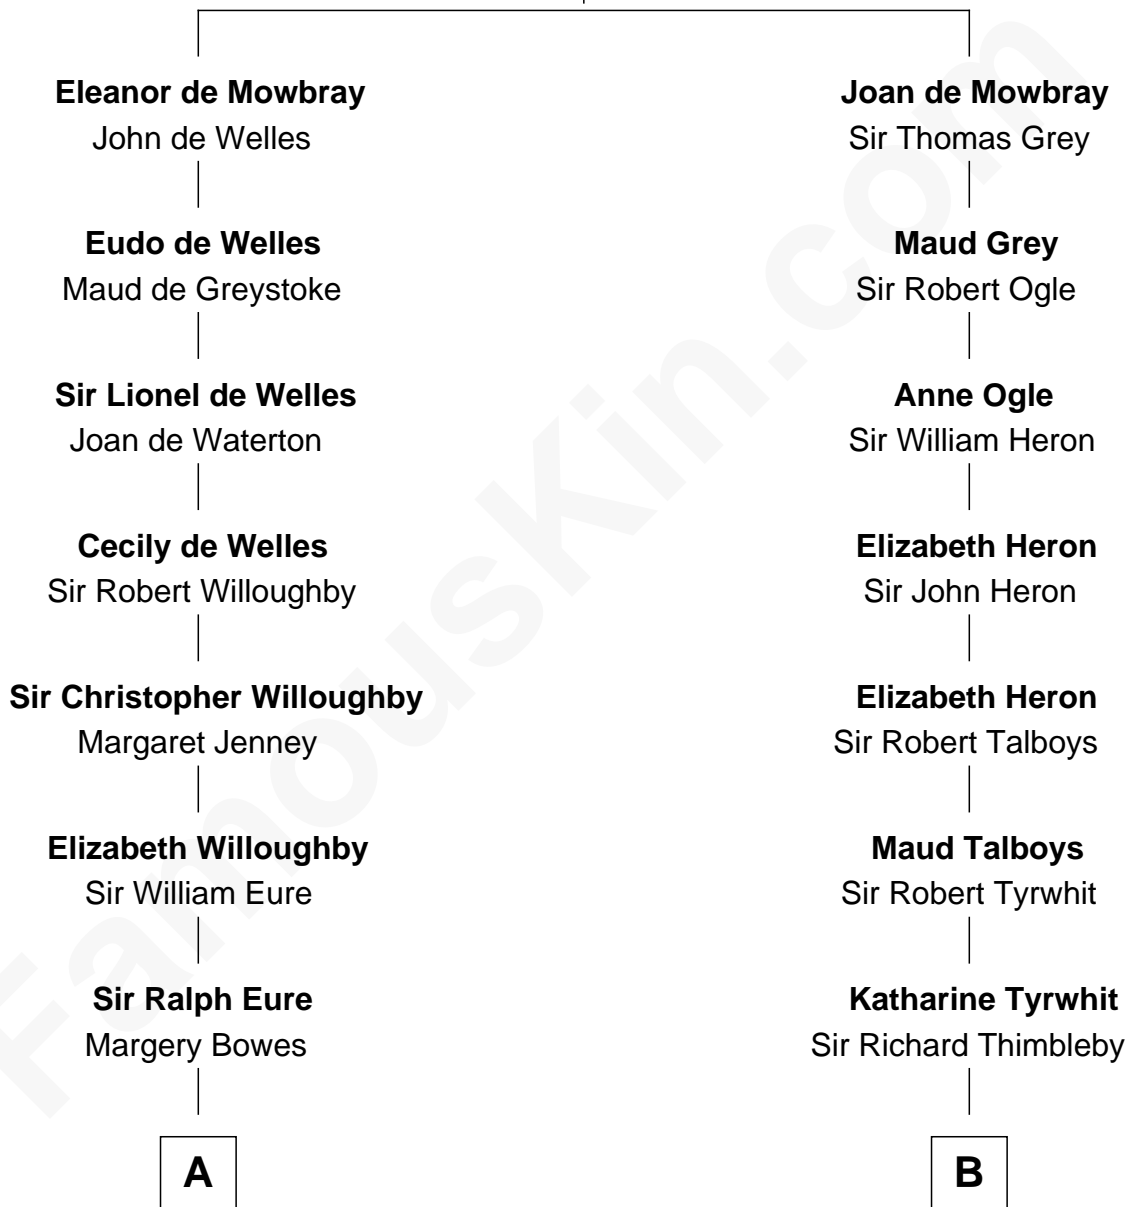

FamousKin.com

Relationship Chart of

Sandra Day O'Connor

First Female U.S. Supreme Court Justice

19th cousin of

Thomas Pynchon
American Novelist

John de Mowbray
Elizabeth de Segrave

C

Henry Clay Day
Alice Edith Hilton

Henry R. Day
Ada Mae Wilkey

Sandra Day O'Connor
U.S. Supreme Court Justice

D

William Henry Chichele Pynchon
Carrie Susan Moyses

Thomas Ruggles Pynchon
Catherine Frances Bennett