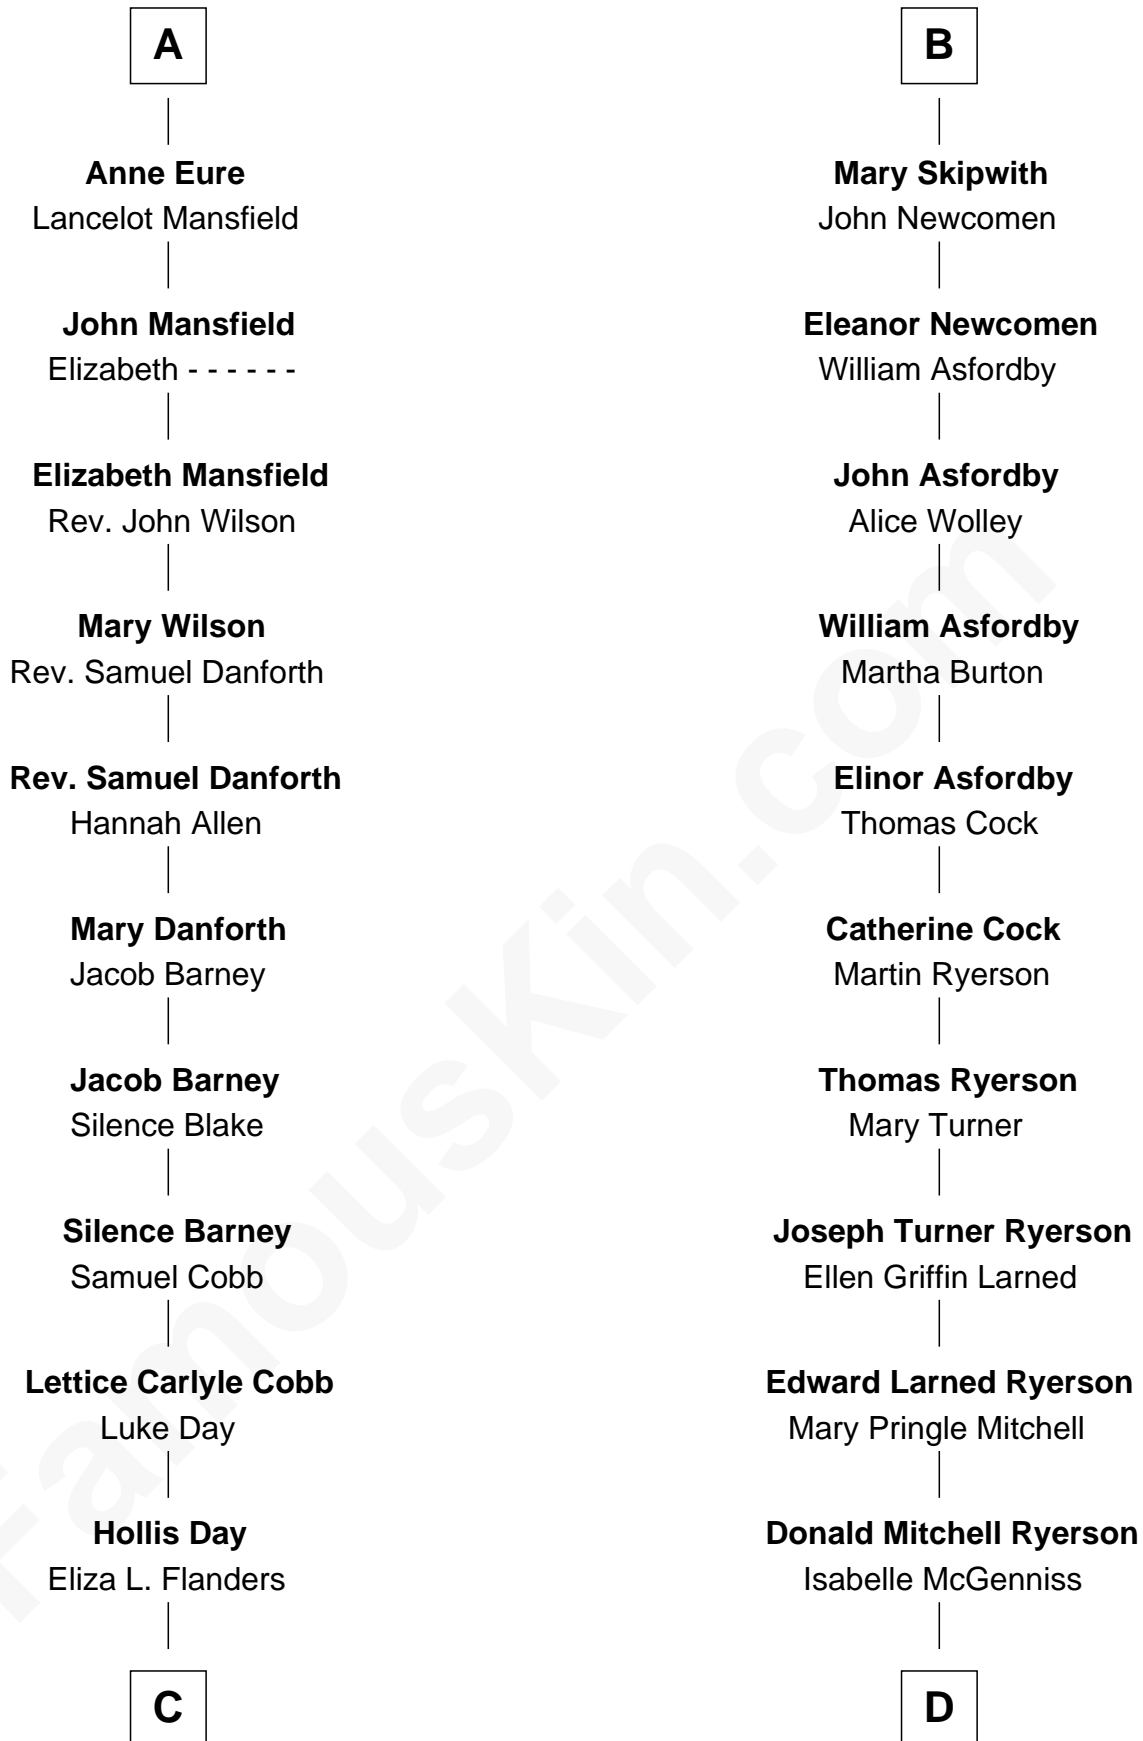

## Relationship Chart of

### Sandra Day O'Connor

First Female U.S. Supreme Court Justice

19th cousin of

**Paget Brewster**  
TV Actress

**Sir William de Aton**  
Isabel de Percy

**C**

**Henry Clay Day**  
Alice Edith Hilton

**Henry R. Day**  
Ada Mae Wilkey

**Sandra Day O'Connor**  
*U.S. Supreme Court Justice*

**D**

**Joan Ryerson**  
George Washington Wales Brewster

**Galen Brewster**  
Hathaway Tew

**Paget Brewster**  
*TV Actress*

FamousKin.com