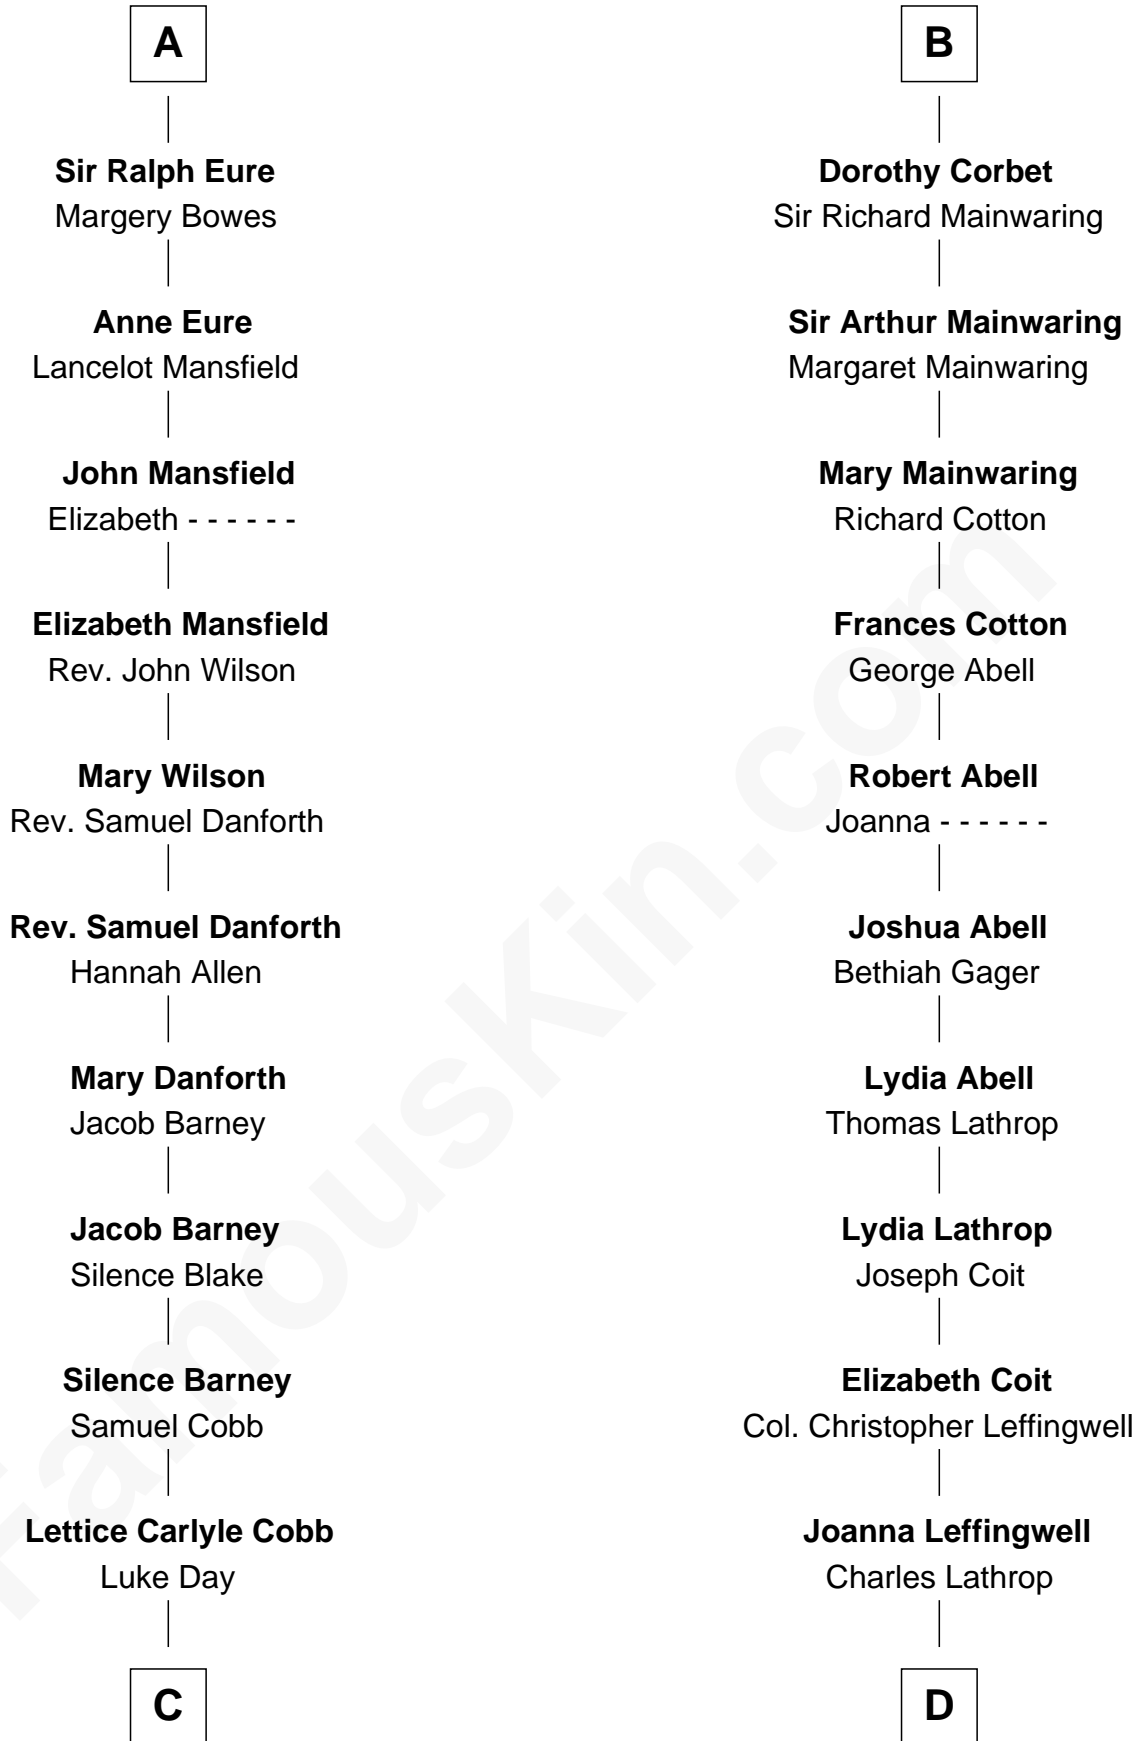

## Relationship Chart of

### Sandra Day O'Connor

*First Female U.S. Supreme Court Justice*

20th cousin of

### Allen Dulles

*5th Director of the C.I.A.*

**C**

**Hollis Day**

Eliza L. Flanders

**Henry Clay Day**

Alice Edith Hilton

**Henry R. Day**