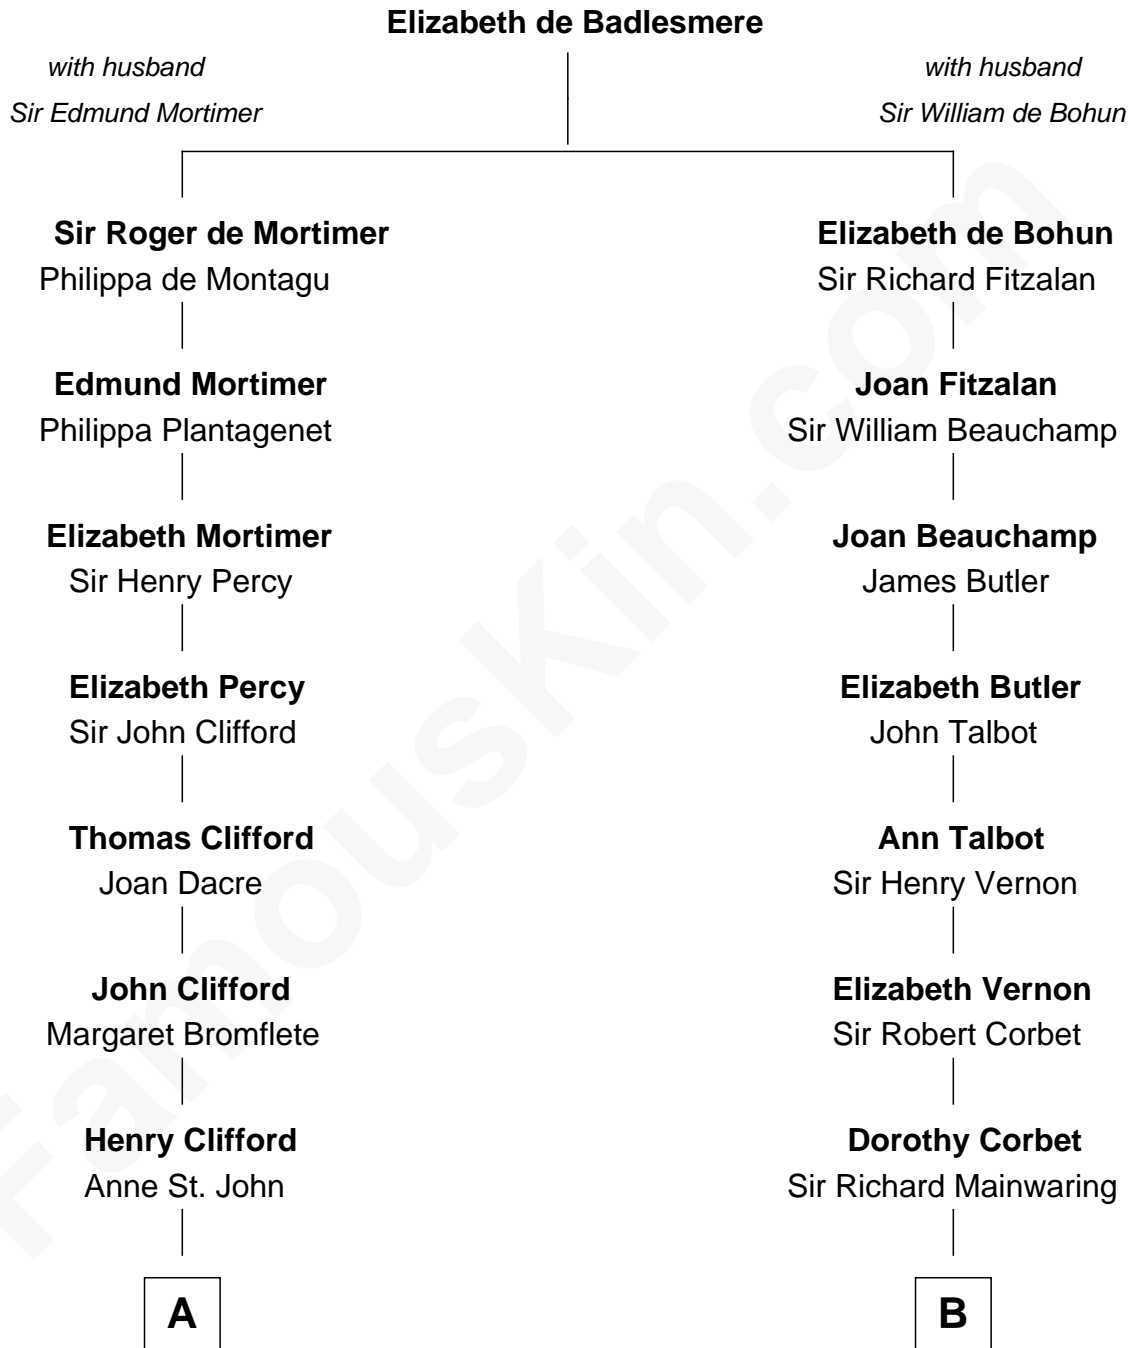

FamousKin.com

Relationship Chart of

Sandra Day O'Connor

First Female U.S. Supreme Court Justice

19th cousin 2 times removed of

Allen Dulles

5th Director of the C.I.A.

C

Lettice Carlyle Cobb

Luke Day

Hollis Day

Eliza L. Flanders

Henry Clay Day

Alice Edith Hilton

Henry R. Day

Ada Mae Wilkey