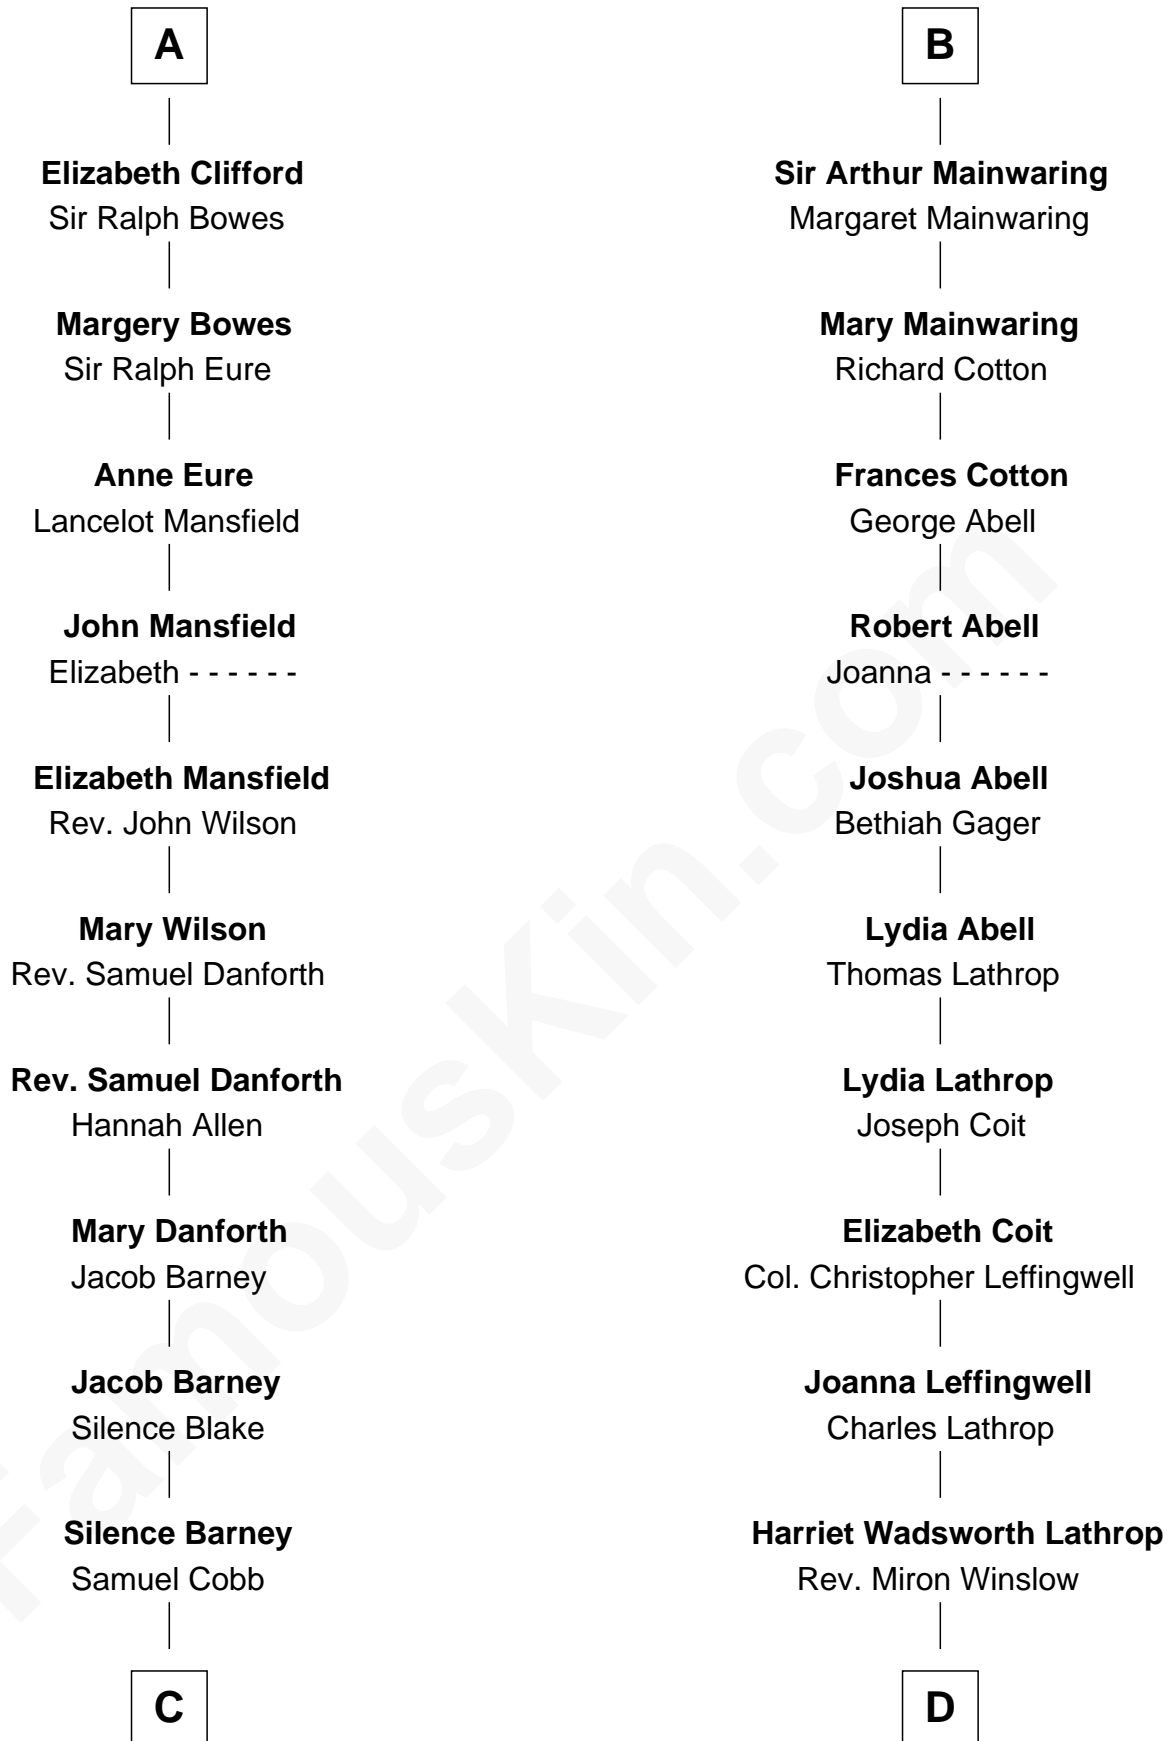

FamousKin.com

Relationship Chart of

Sandra Day O'Connor

First Female U.S. Supreme Court Justice

19th cousin 2 times removed of

Allen Dulles

5th Director of the C.I.A.

C

Lettice Carlyle Cobb

Luke Day

Hollis Day

Eliza L. Flanders

Henry Clay Day

Alice Edith Hilton

Henry R. Day

Ada Mae Wilkey