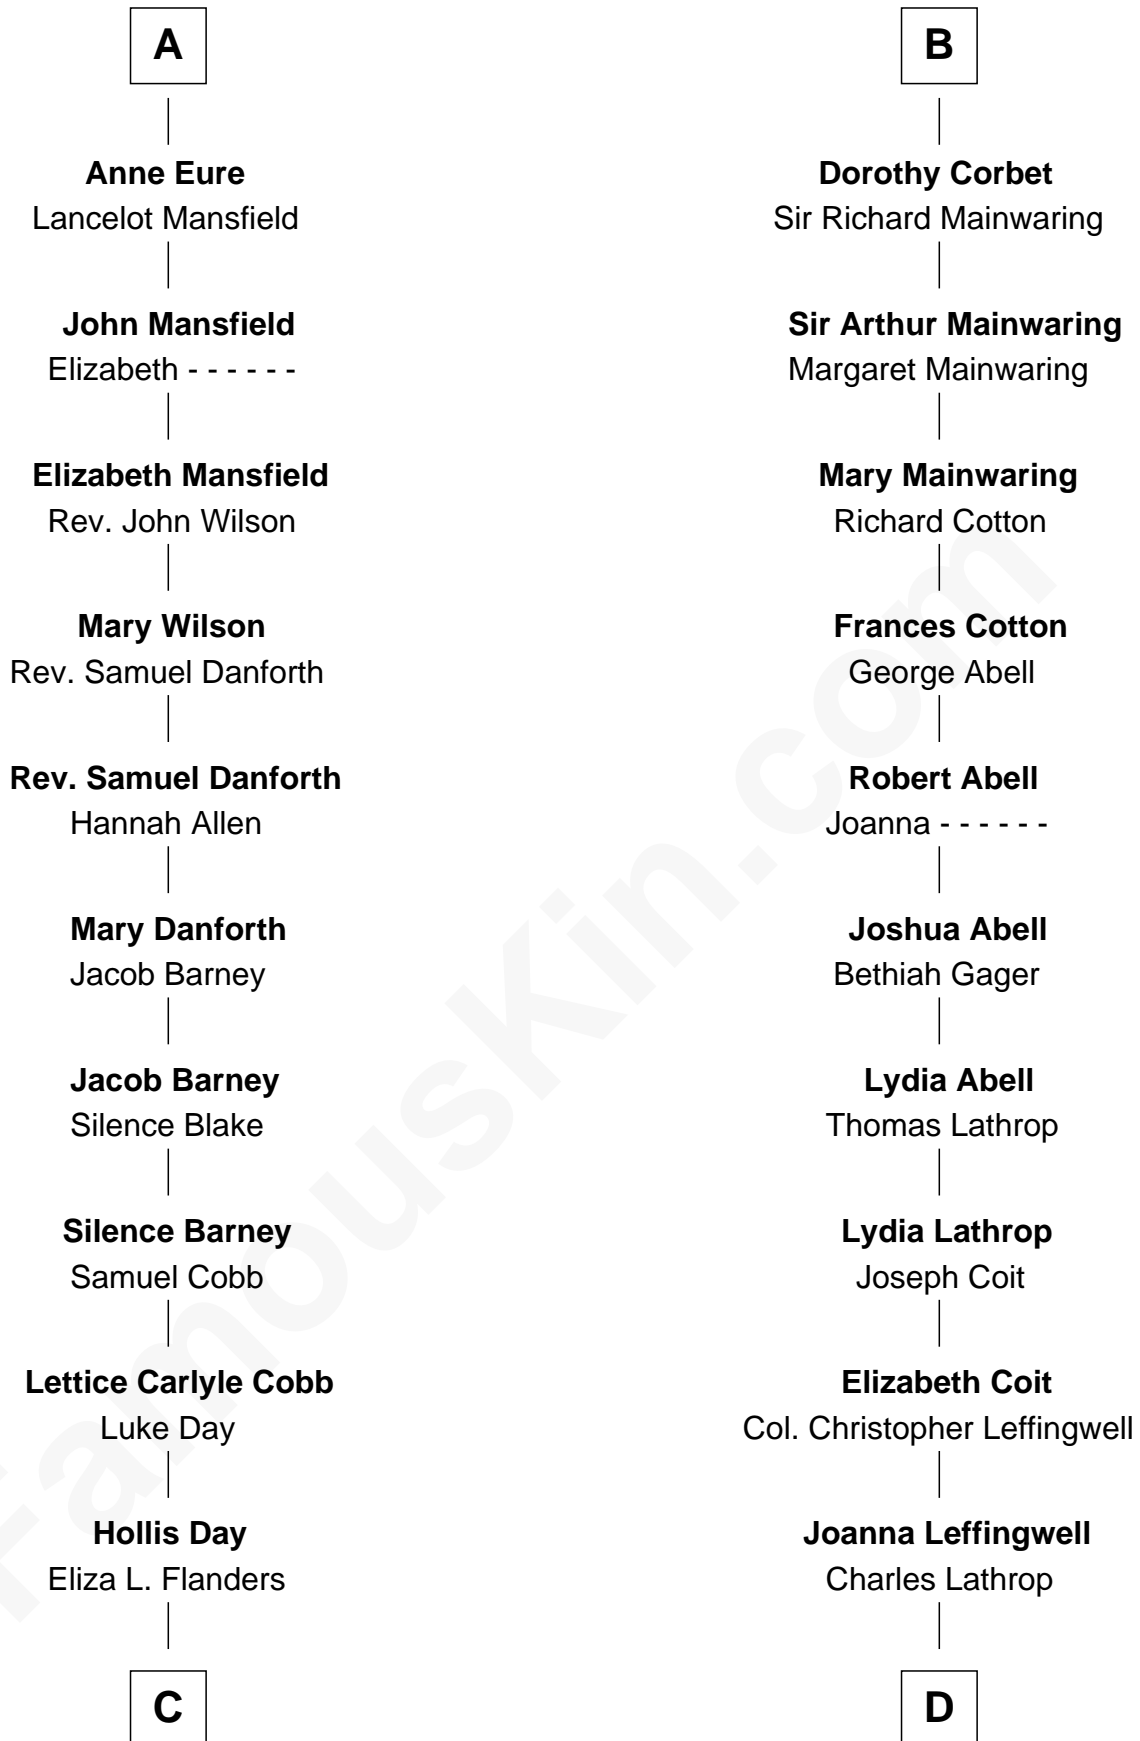

FamousKin.com

Relationship Chart of

Sandra Day O'Connor

First Female U.S. Supreme Court Justice

19th cousin 1 time removed of

Allen Dulles

5th Director of the C.I.A.

Edmund Fitzalan

Alice de Warenne

C

Henry Clay Day
Alice Edith Hilton

Henry R. Day
Ada Mae Wilkey

Sandra Day O'Connor
U.S. Supreme Court Justice

D

Harriet Wadsworth Lathrop
Rev. Miron Winslow

Harriet Lathrop Winslow
Rev. John Welsh Dulles