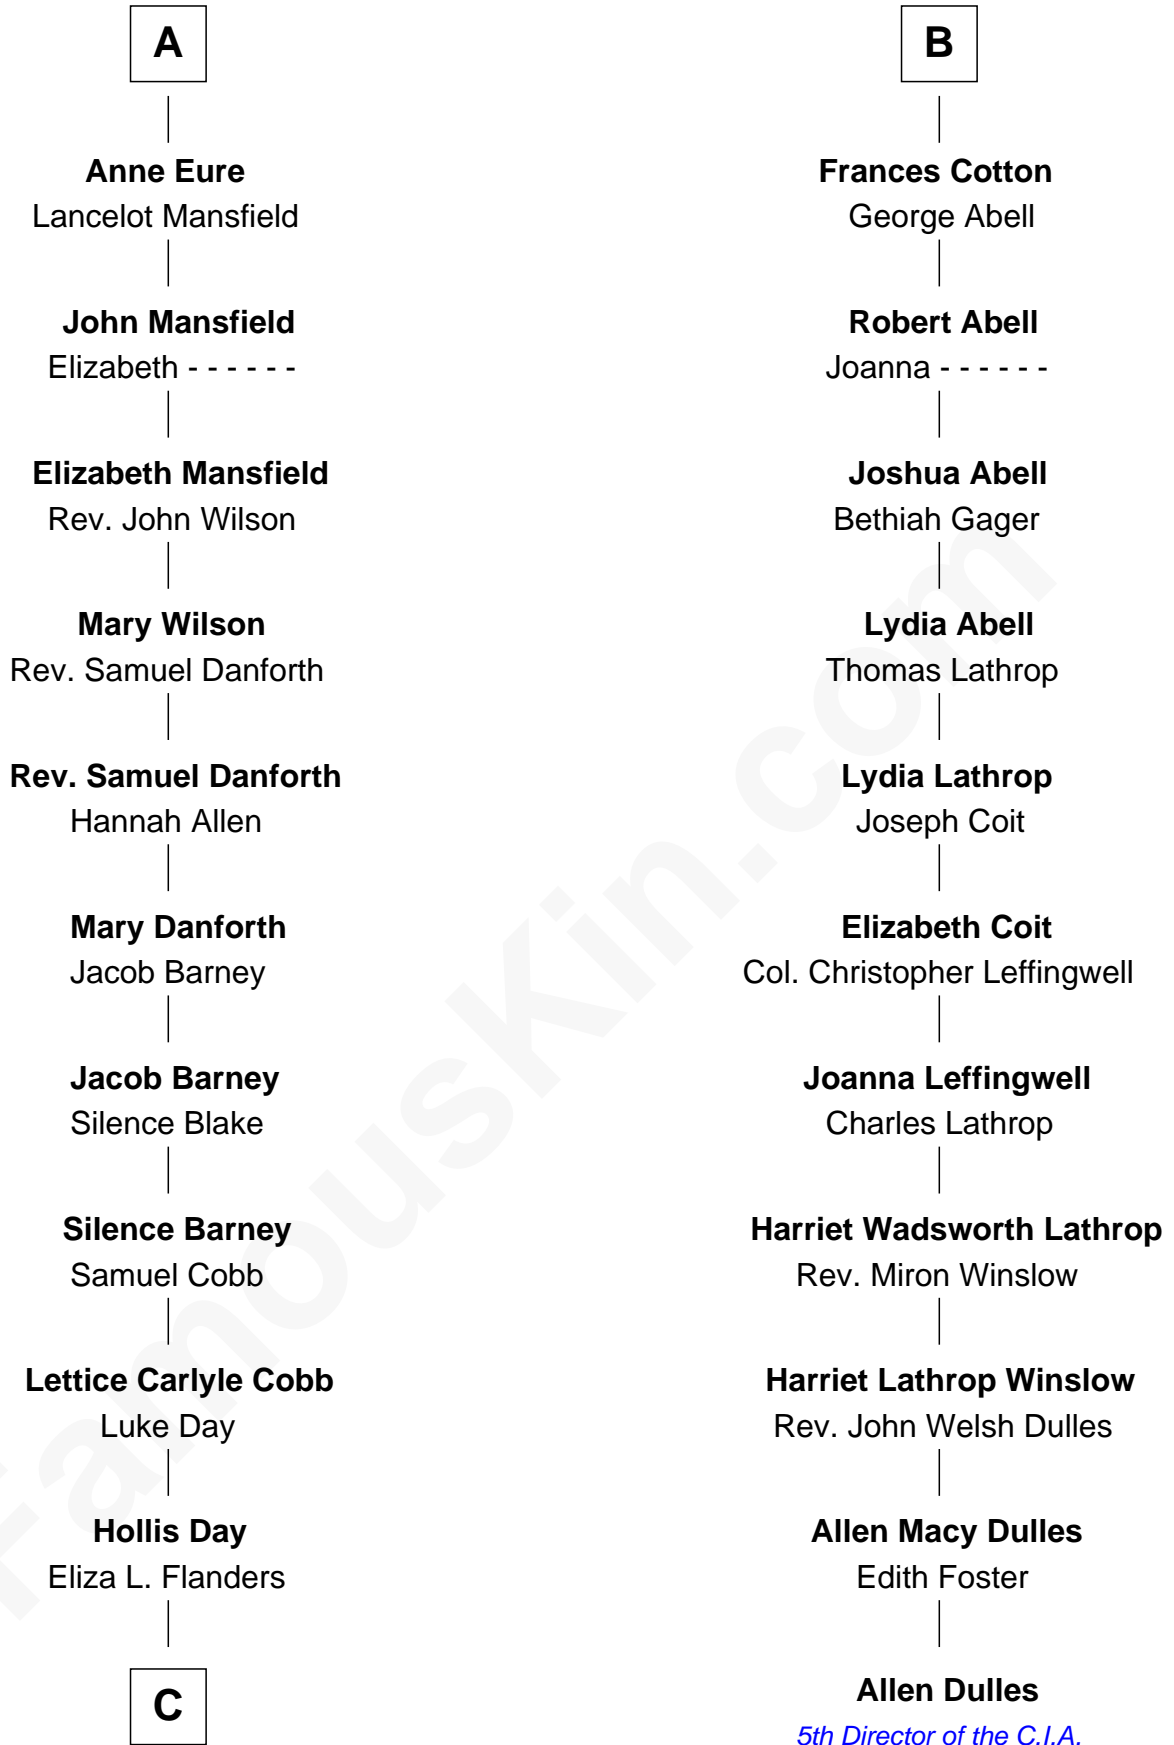

FamousKin.com

Relationship Chart of

Sandra Day O'Connor

First Female U.S. Supreme Court Justice

17th cousin 2 times removed of

Allen Dulles

5th Director of the C.I.A.

Sir Philip le Despencer

Cecily Mainwaring

John Cotton

Sir George Cotton

Mary Onley

Richard Cotton

Mary Mainwaring

B

C