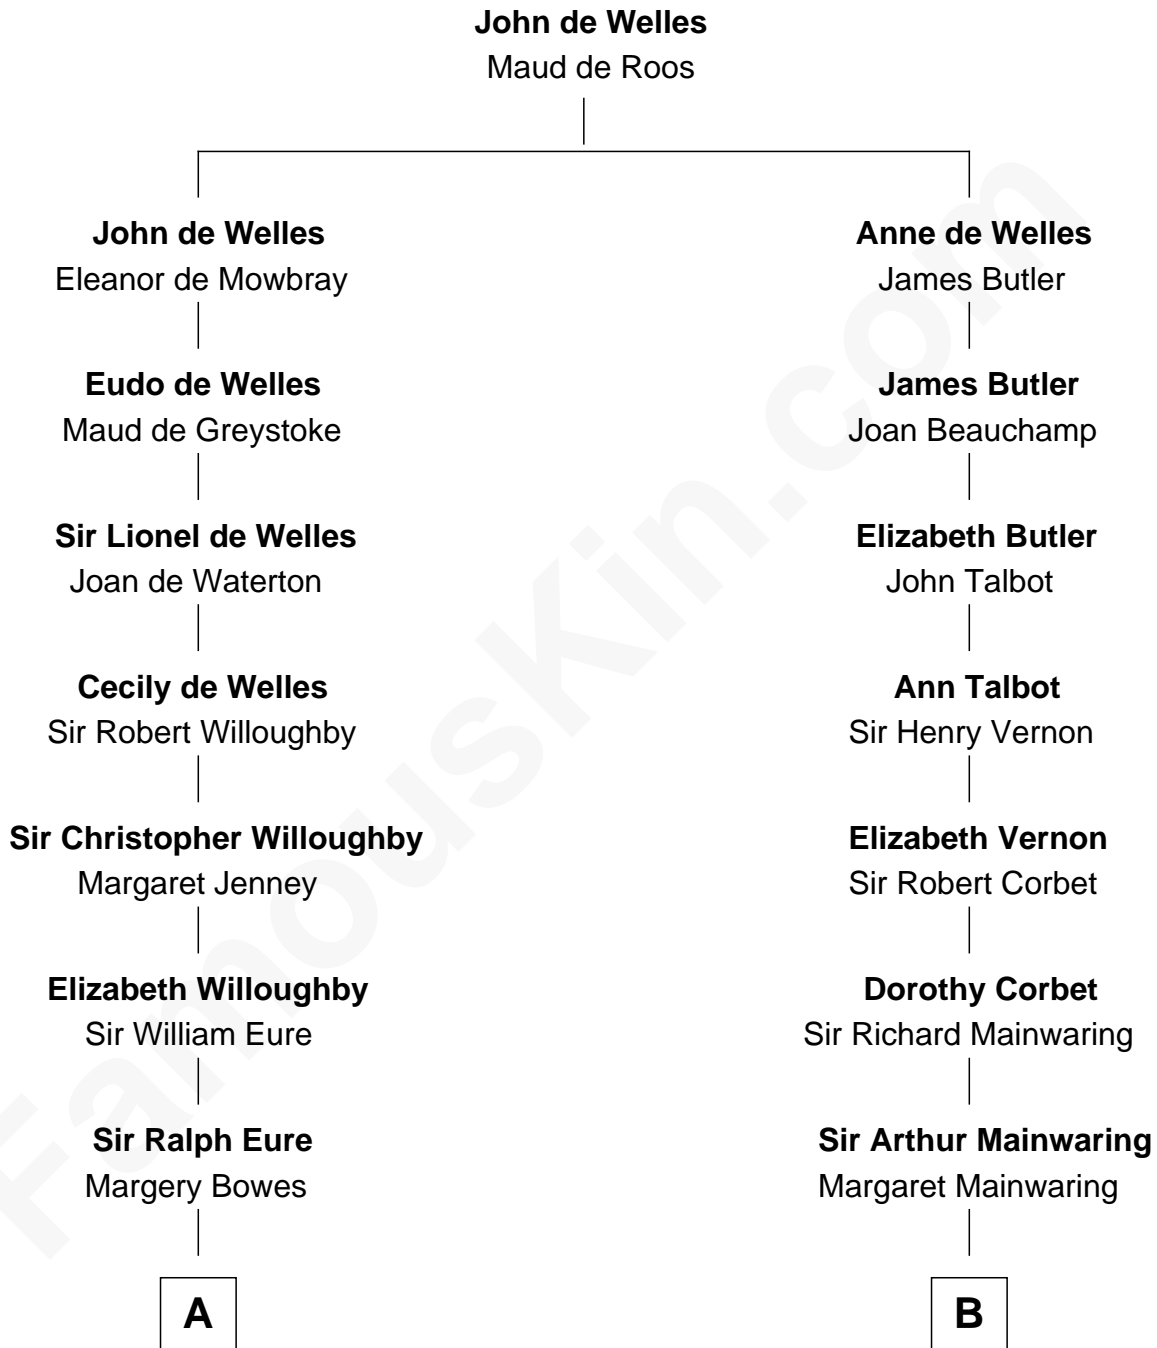

FamousKin.com

Relationship Chart of

Sandra Day O'Connor

First Female U.S. Supreme Court Justice

18th cousin 1 time removed of

Allen Dulles

5th Director of the C.I.A.

C

Henry Clay Day
Alice Edith Hilton

Henry R. Day
Ada Mae Wilkey

Sandra Day O'Connor
U.S. Supreme Court Justice

D

Allen Macy Dulles
Edith Foster

Allen Dulles
5th Director of the C.I.A.

FamousKin.com