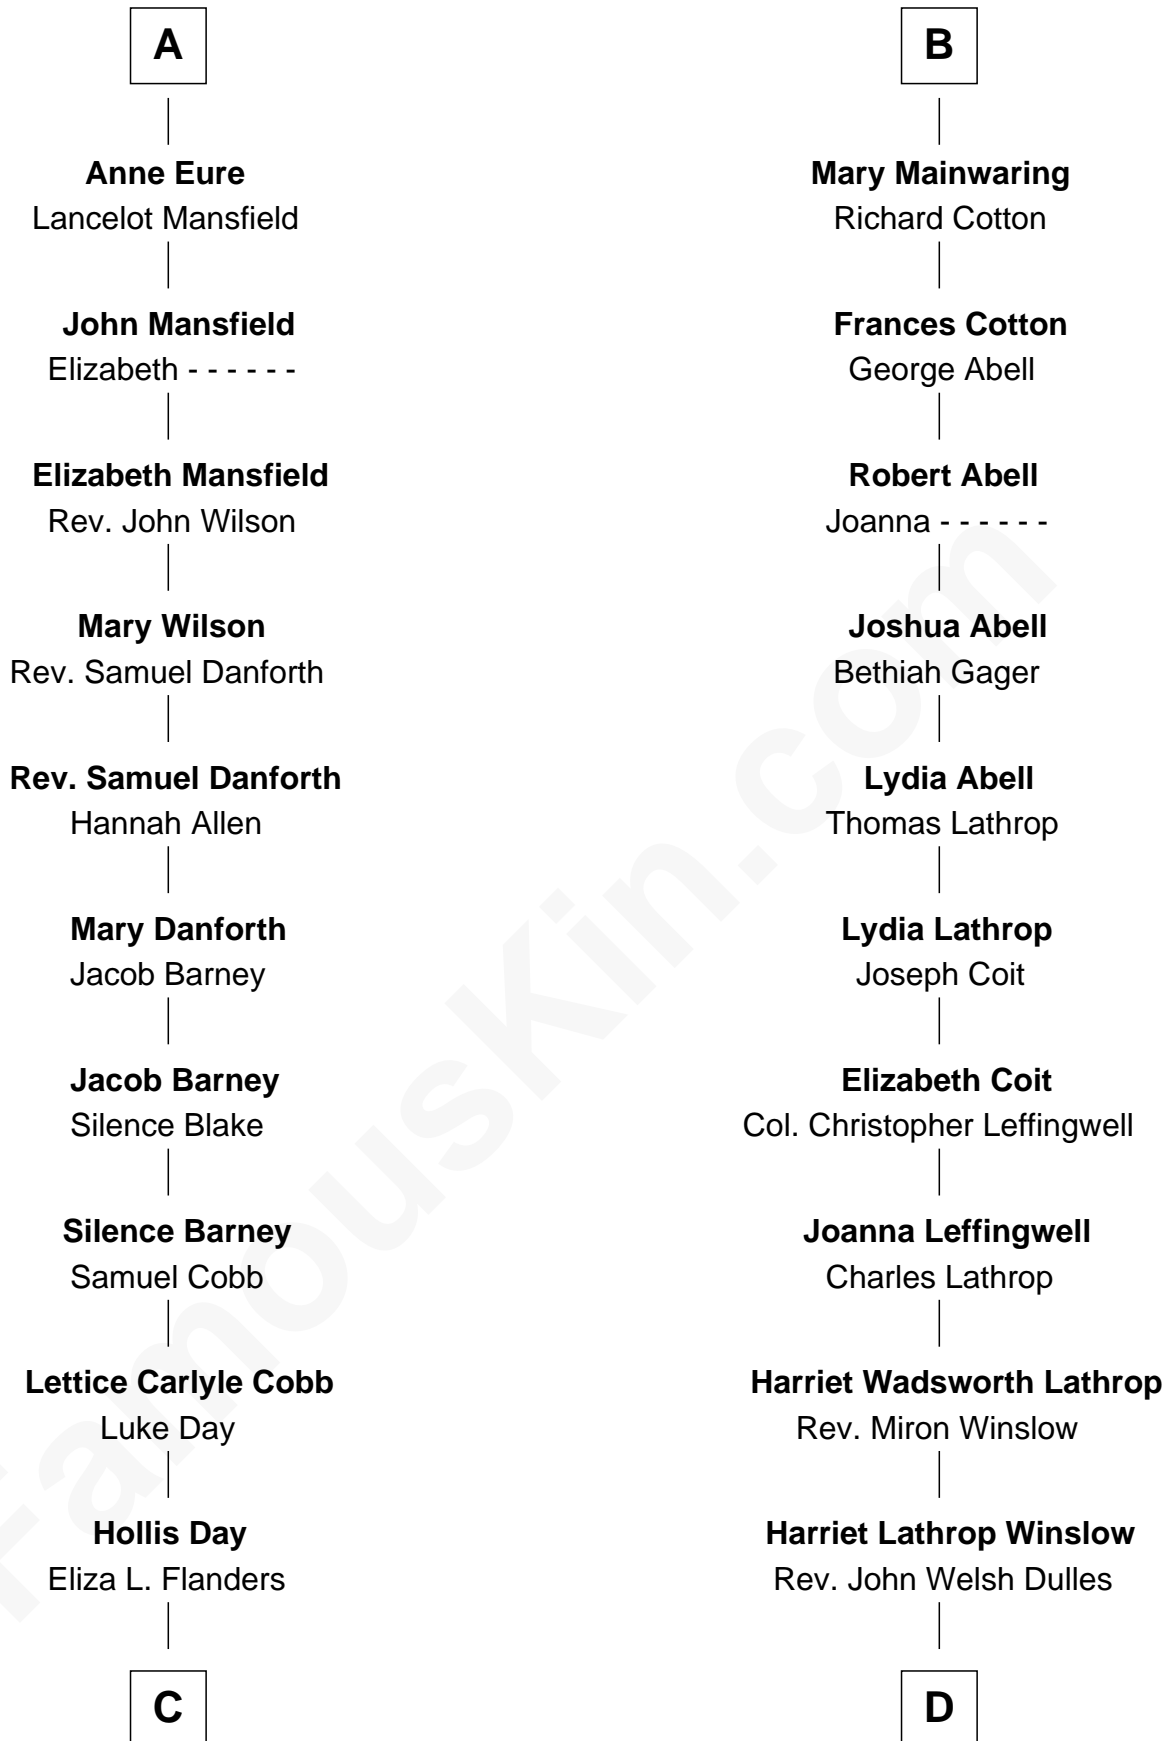

FamousKin.com

Relationship Chart of

Sandra Day O'Connor

First Female U.S. Supreme Court Justice

18th cousin 1 time removed of

Allen Dulles

5th Director of the C.I.A.

C