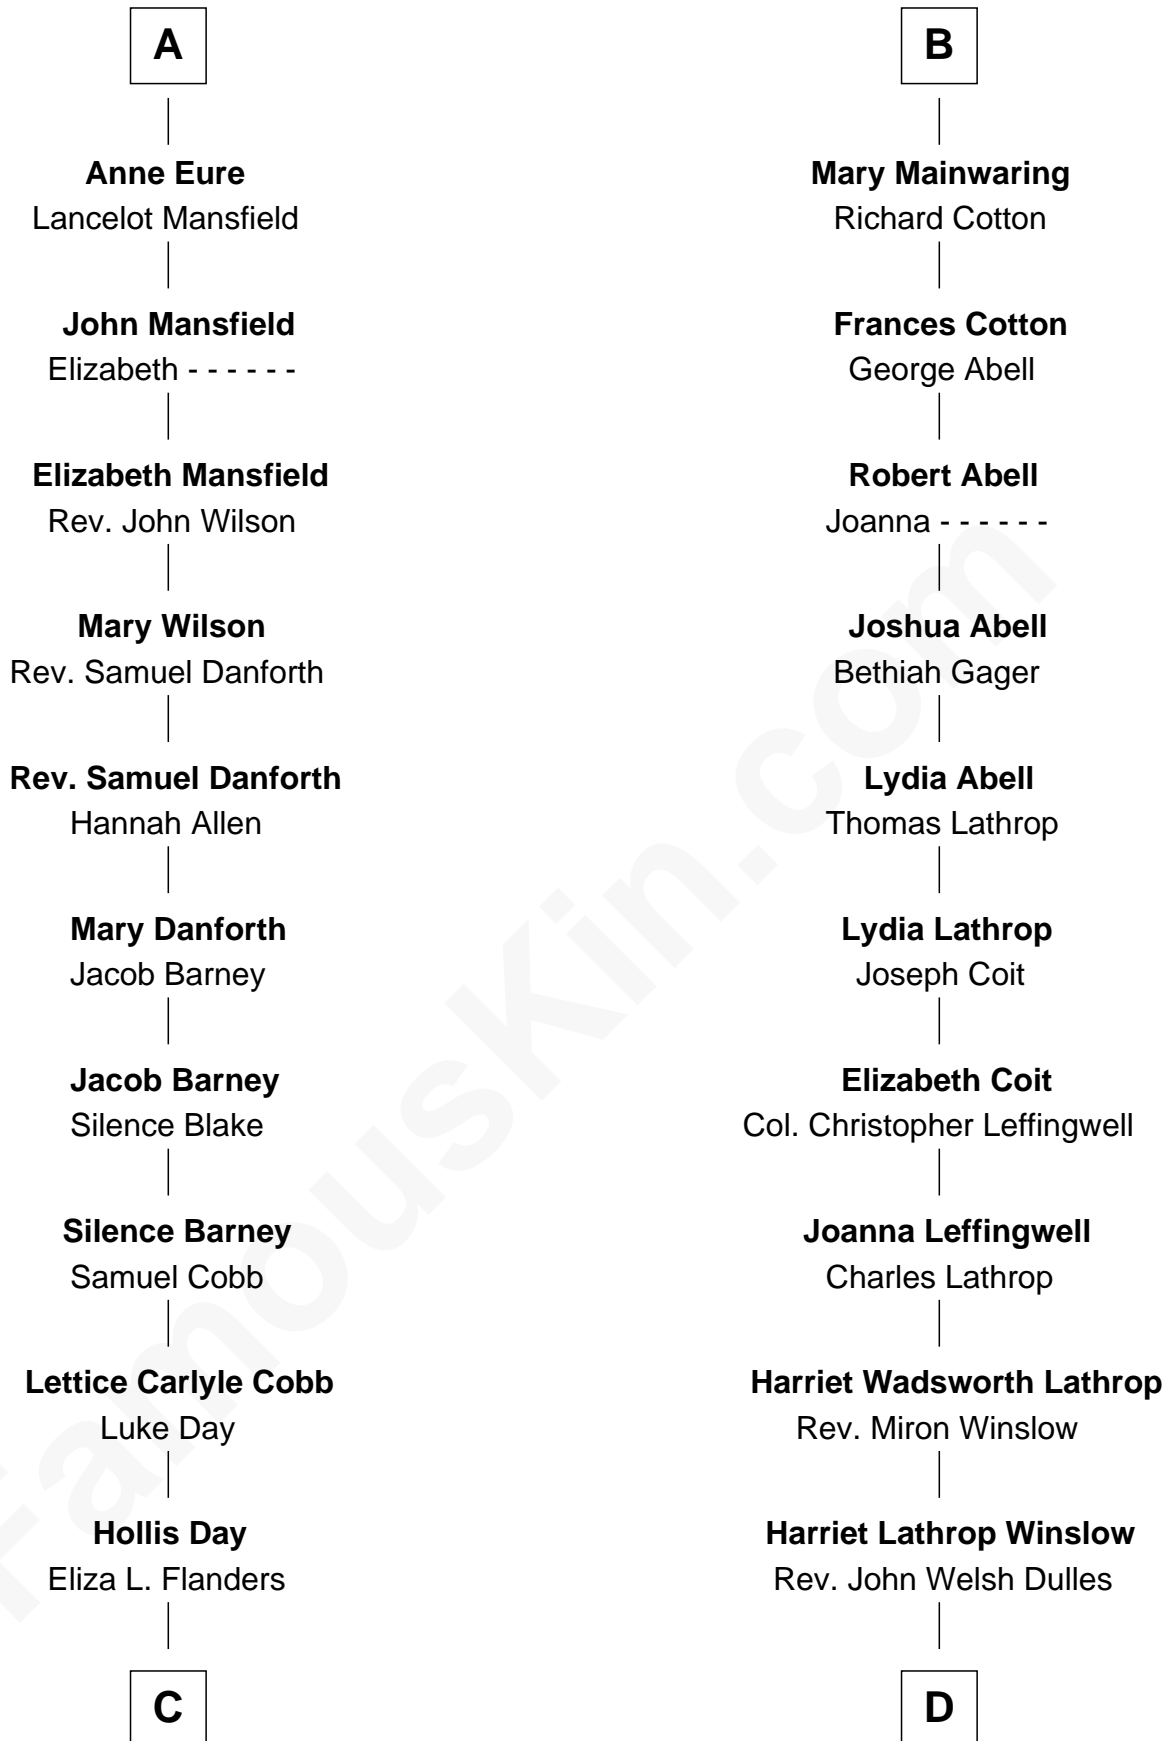

FamousKin.com
Relationship Chart of
Sandra Day O'Connor

First Female U.S. Supreme Court Justice

18th cousin 1 time removed of

John Foster Dulles

52nd U.S. Secretary of State

Sir Thomas de Beauchamp

Katherine de Mortimer