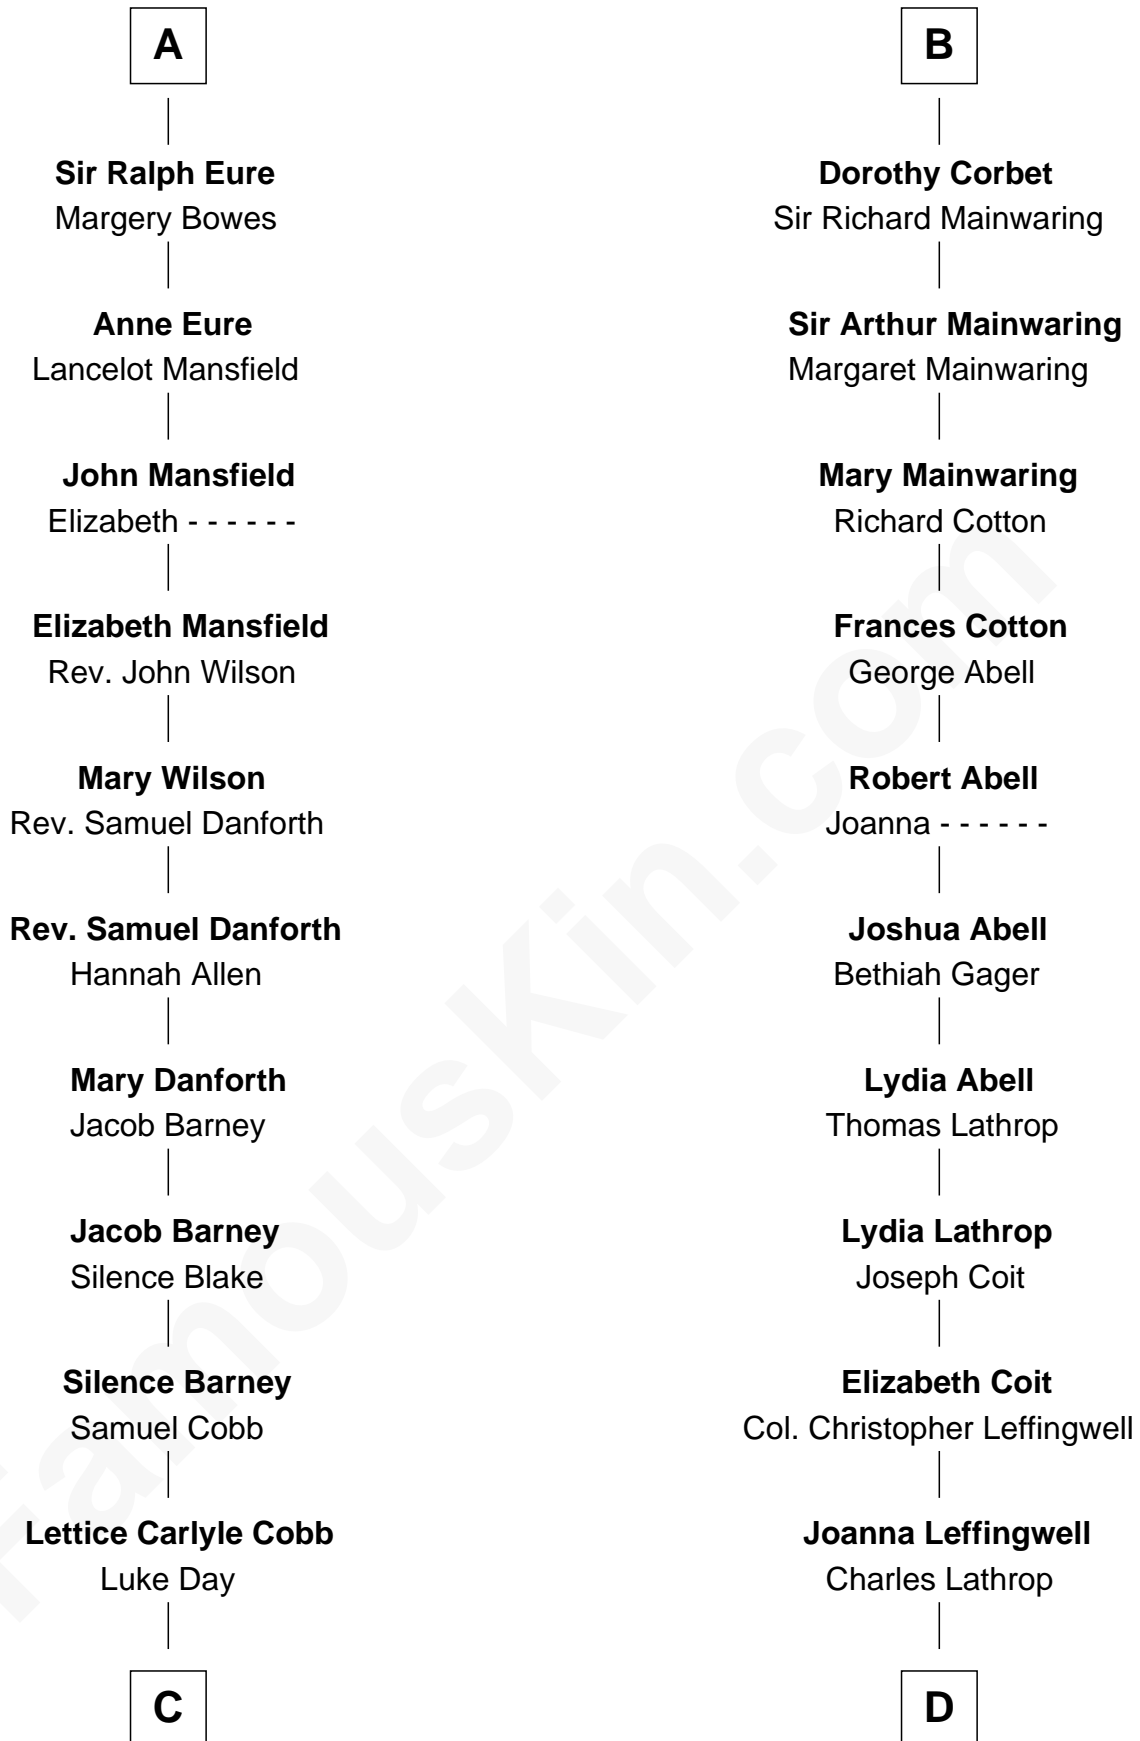

FamousKin.com

Relationship Chart of

Sandra Day O'Connor

First Female U.S. Supreme Court Justice

20th cousin of

John Foster Dulles

52nd U.S. Secretary of State

C

Hollis Day

Eliza L. Flanders

Henry Clay Day

Alice Edith Hilton

Henry R. Day

Ada Mae Wilkey

Sandra Day O'Connor

U.S. Supreme Court Justice

D

Harriet Wadsworth Lathrop

Rev. Miron Winslow

Harriet Lathrop Winslow

Rev. John Welsh Dulles

Allen Macy Dulles

Edith Foster

John Foster Dulles