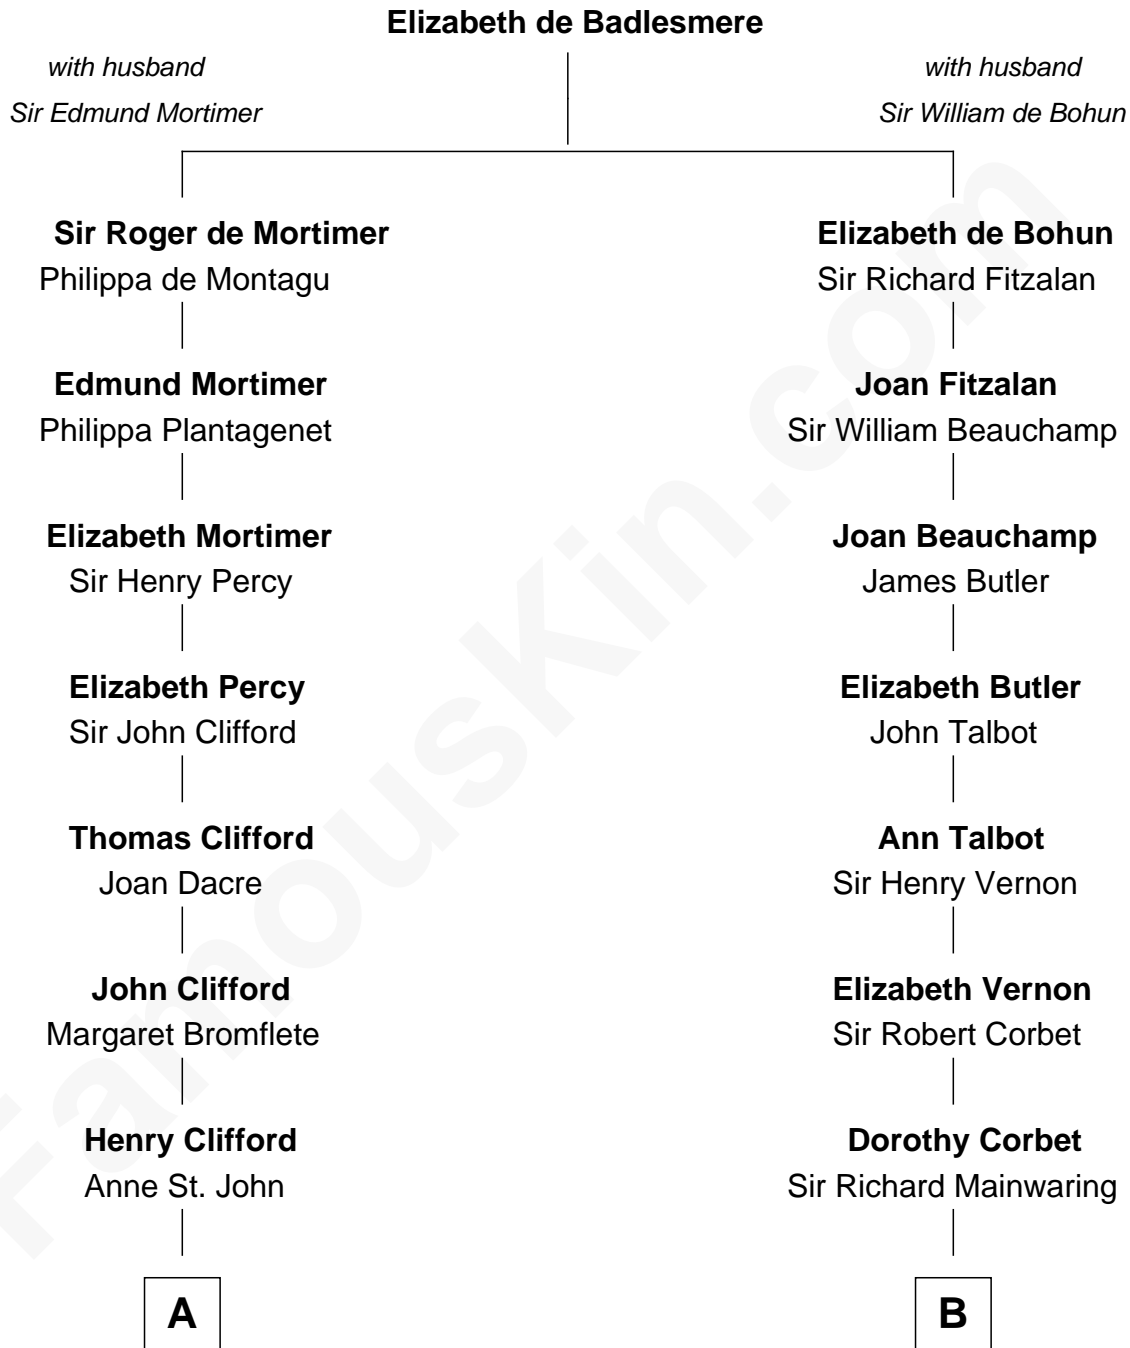

FamousKin.com
Relationship Chart of
Sandra Day O'Connor

First Female U.S. Supreme Court Justice

19th cousin 2 times removed of

John Foster Dulles

52nd U.S. Secretary of State

C

Lettice Carlyle Cobb

Luke Day

Hollis Day

Eliza L. Flanders

Henry Clay Day

Alice Edith Hilton

Henry R. Day

Ada Mae Wilkey

Sandra Day O'Connor

U.S. Supreme Court Justice