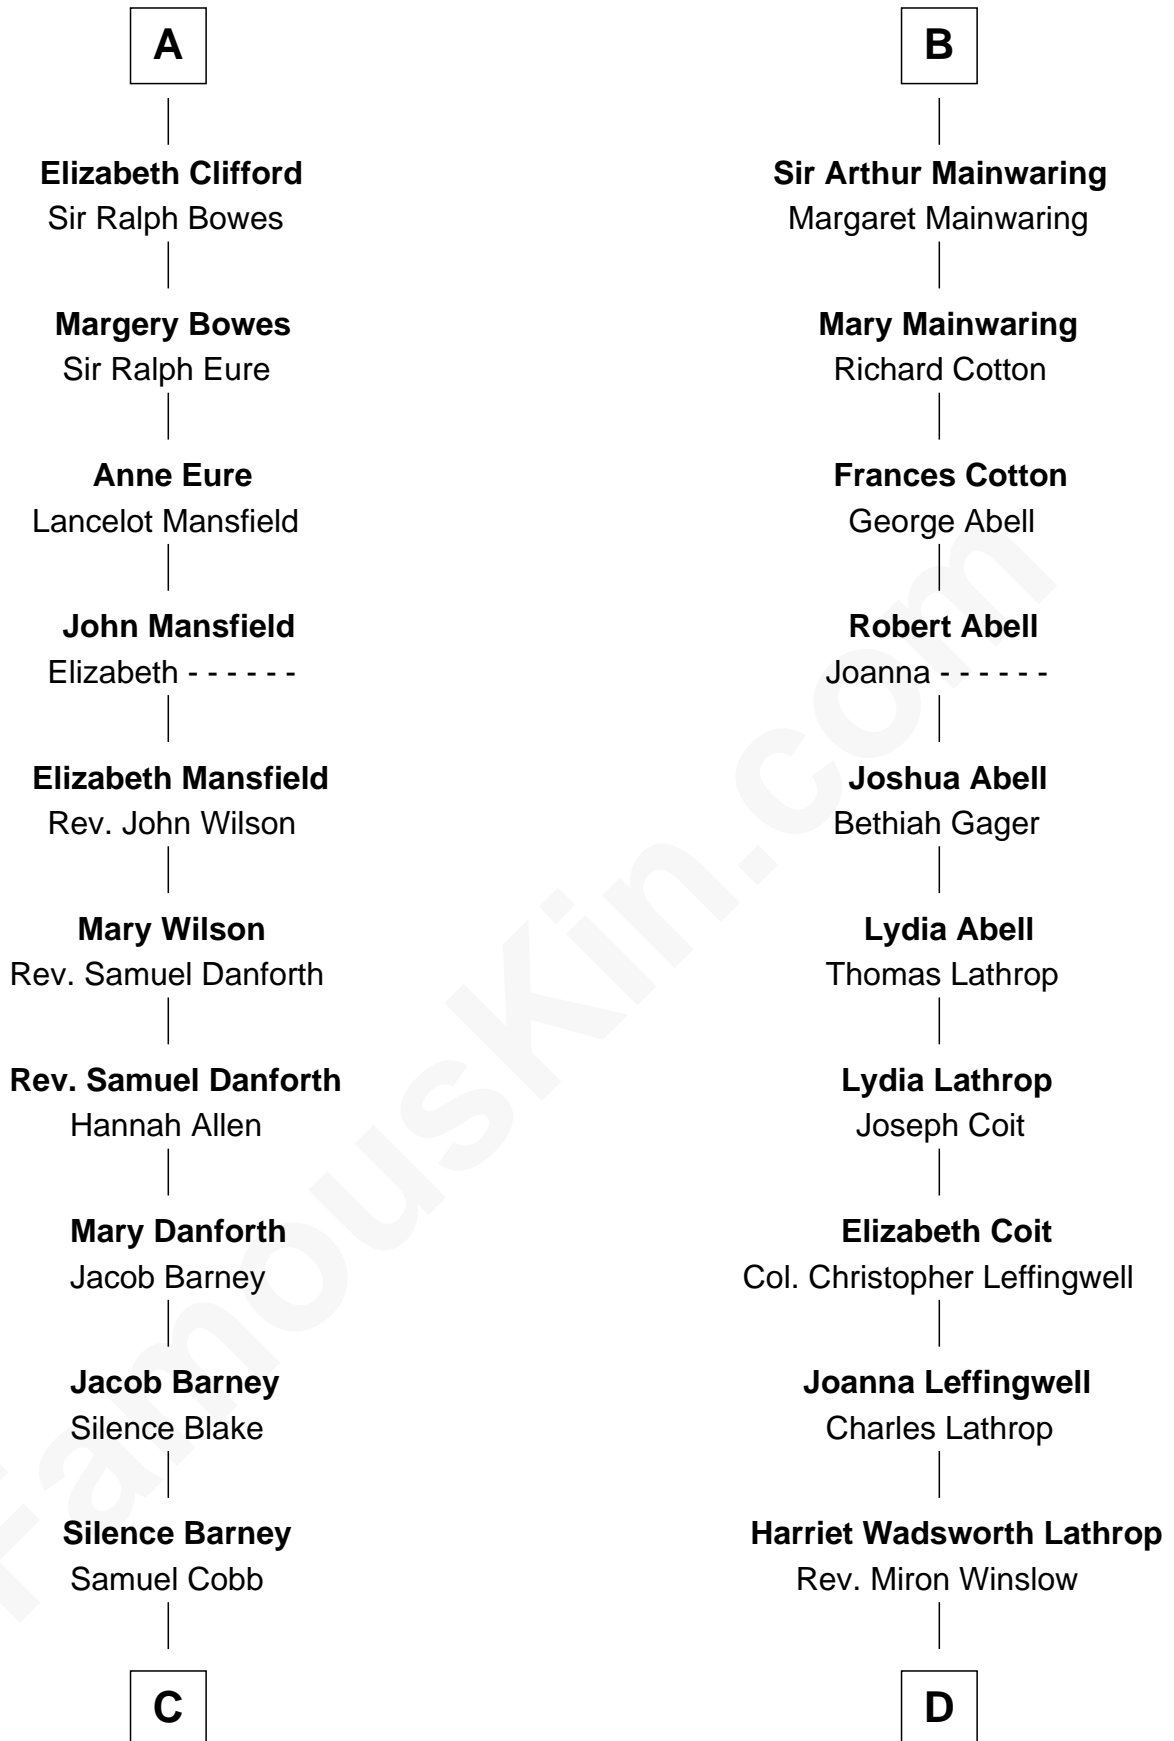

FamousKin.com
Relationship Chart of
Sandra Day O'Connor

First Female U.S. Supreme Court Justice

19th cousin 2 times removed of

John Foster Dulles

52nd U.S. Secretary of State

C

Lettice Carlyle Cobb

Luke Day

Hollis Day

Eliza L. Flanders

Henry Clay Day

Alice Edith Hilton

Henry R. Day

Ada Mae Wilkey

Sandra Day O'Connor

U.S. Supreme Court Justice