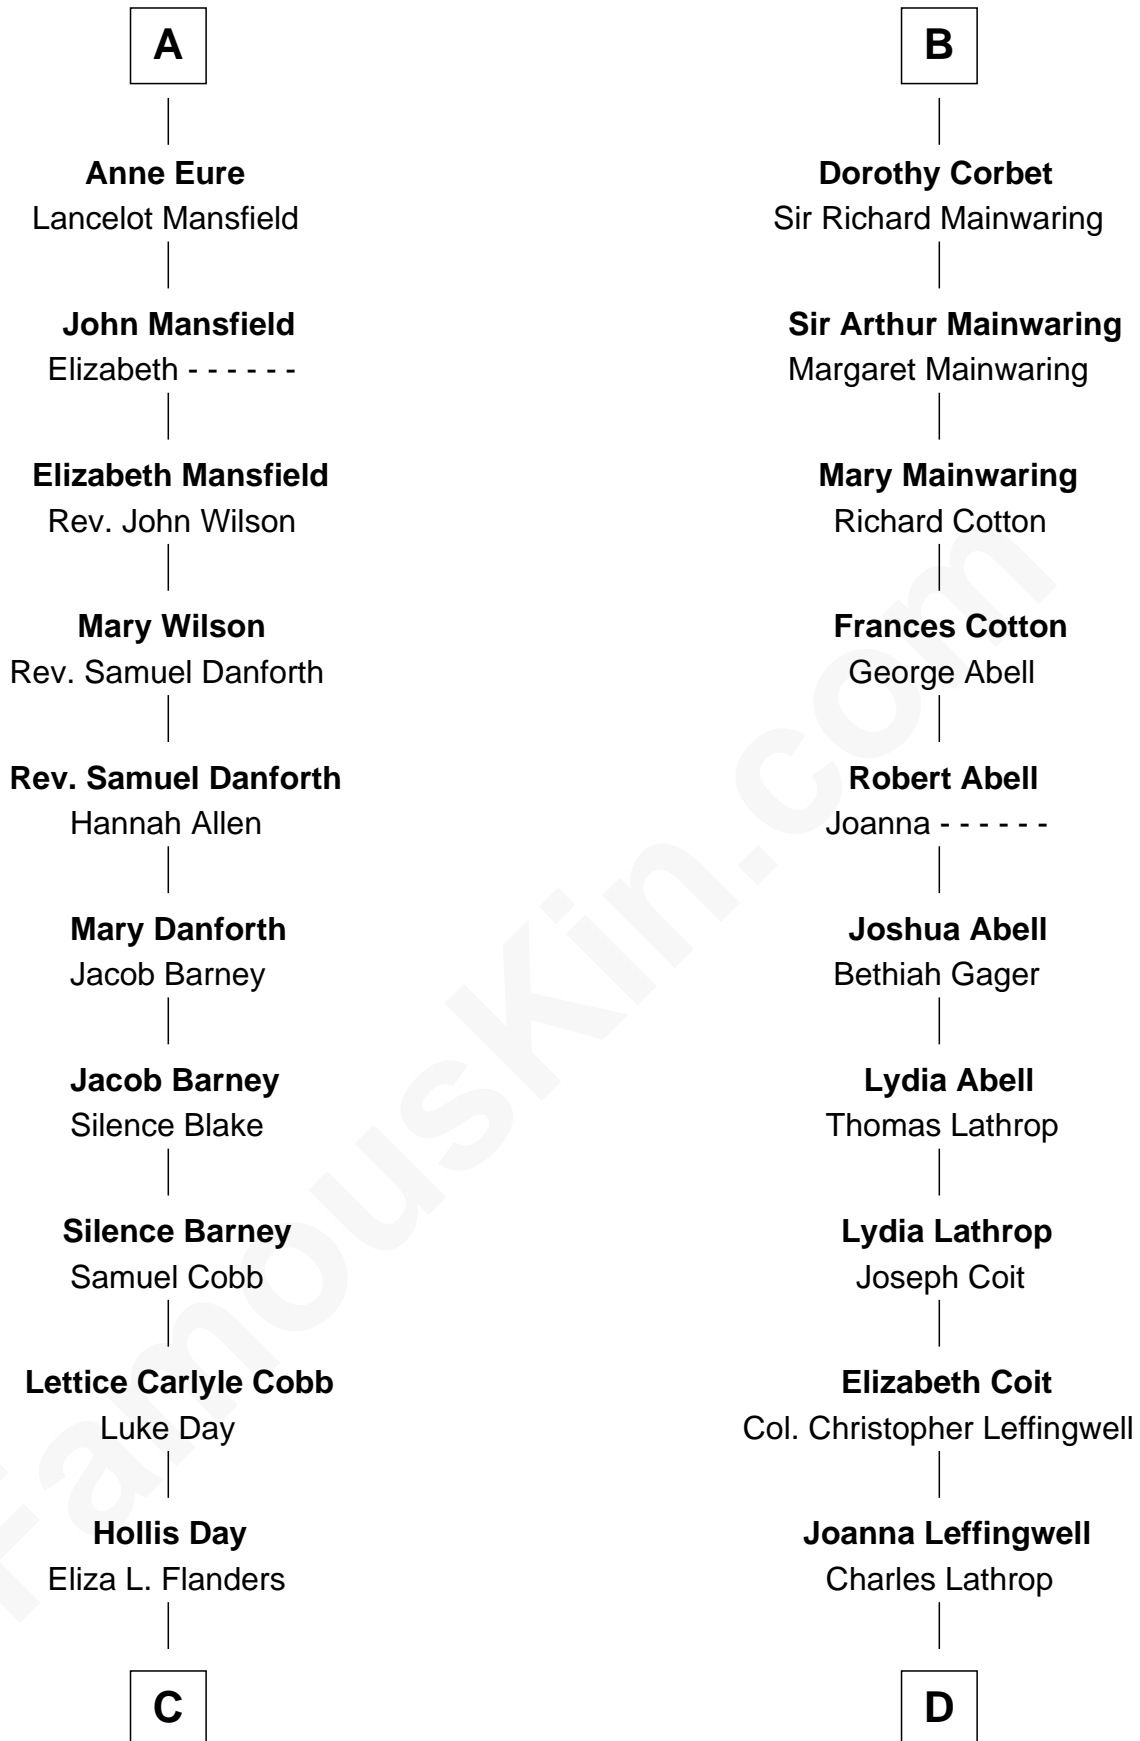

FamousKin.com

Relationship Chart of

Sandra Day O'Connor

First Female U.S. Supreme Court Justice

19th cousin 1 time removed of

John Foster Dulles

52nd U.S. Secretary of State

Edmund Fitzalan

Alice de Warenne

C

Henry Clay Day
Alice Edith Hilton

Henry R. Day
Ada Mae Wilkey

Sandra Day O'Connor
U.S. Supreme Court Justice

D

Harriet Wadsworth Lathrop
Rev. Miron Winslow

Harriet Lathrop Winslow
Rev. John Welsh Dulles