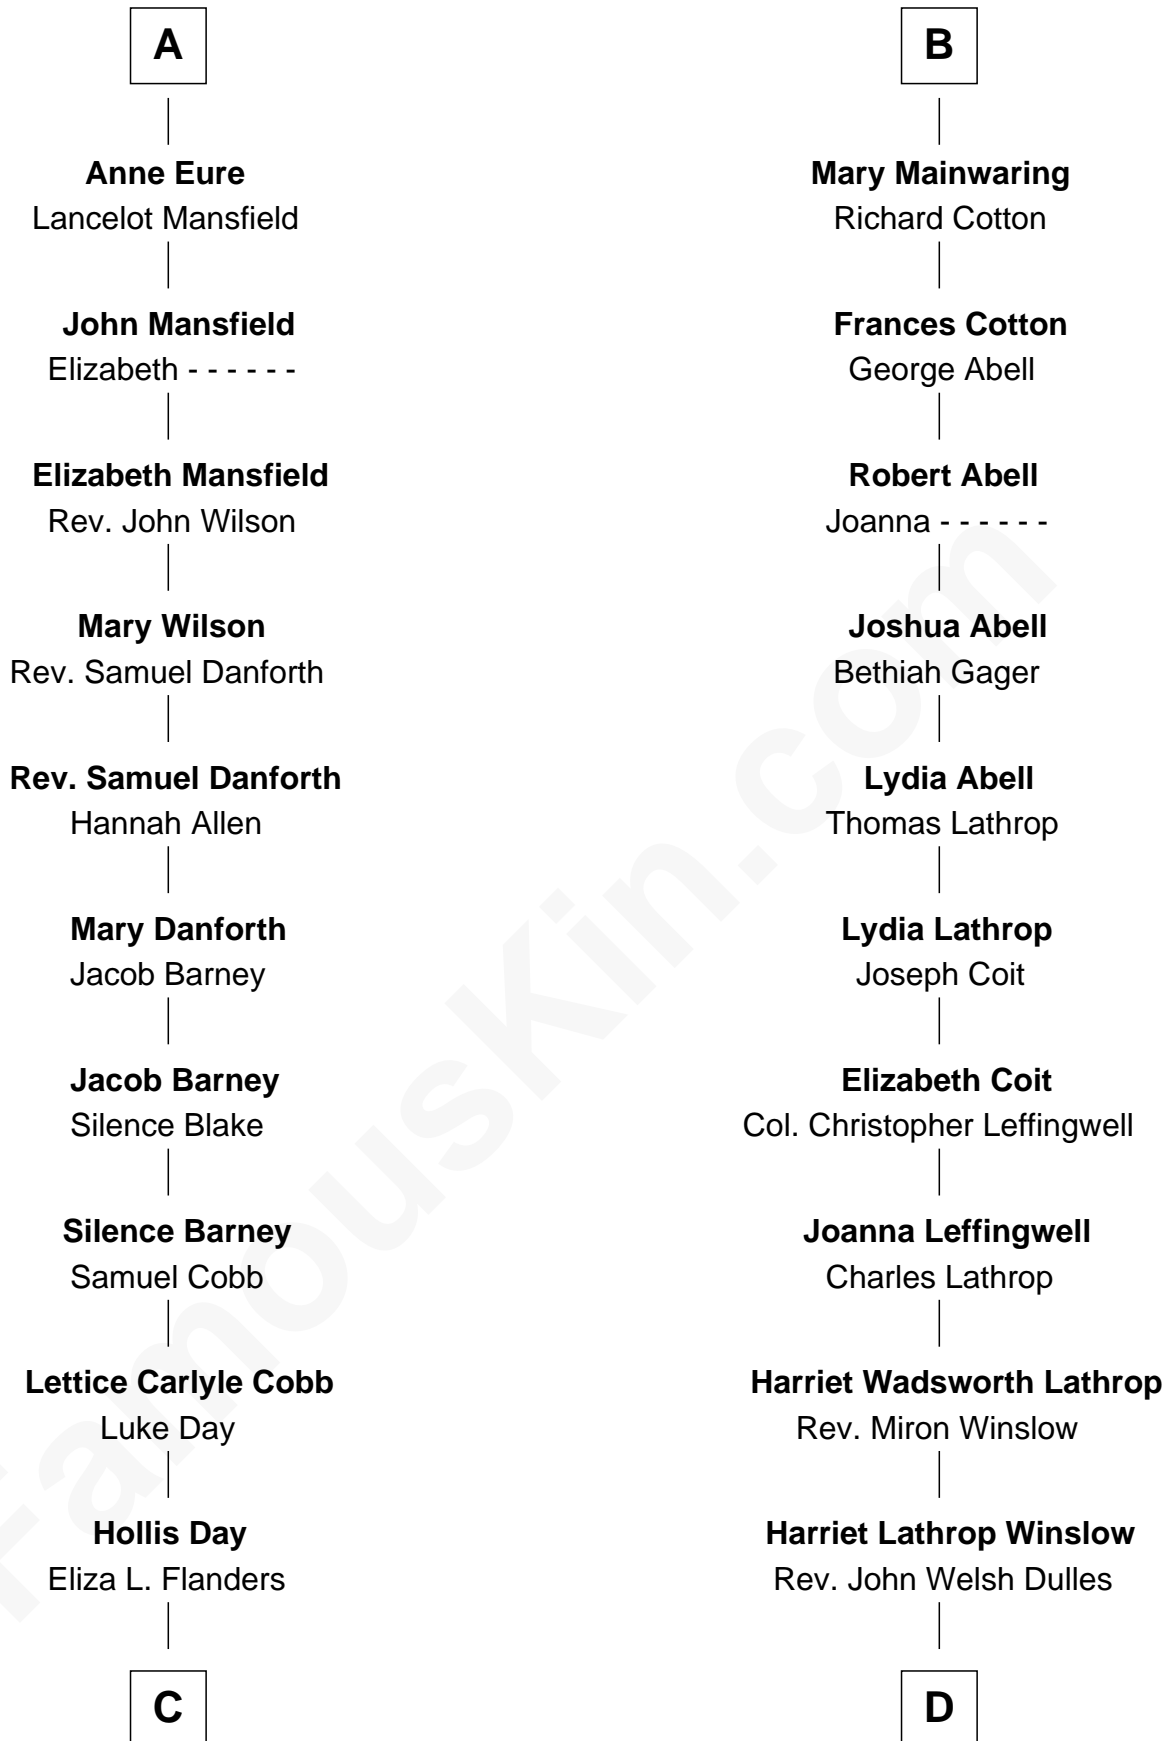

FamousKin.com
Relationship Chart of
Sandra Day O'Connor

First Female U.S. Supreme Court Justice

18th cousin 1 time removed of

John Foster Dulles

52nd U.S. Secretary of State

John de Welles

Maud de Roos

C

Henry Clay Day
Alice Edith Hilton

Henry R. Day
Ada Mae Wilkey

Sandra Day O'Connor
U.S. Supreme Court Justice

D

Allen Macy Dulles
Edith Foster

John Foster Dulles
52nd U.S. Secretary of State

FamousKin.com