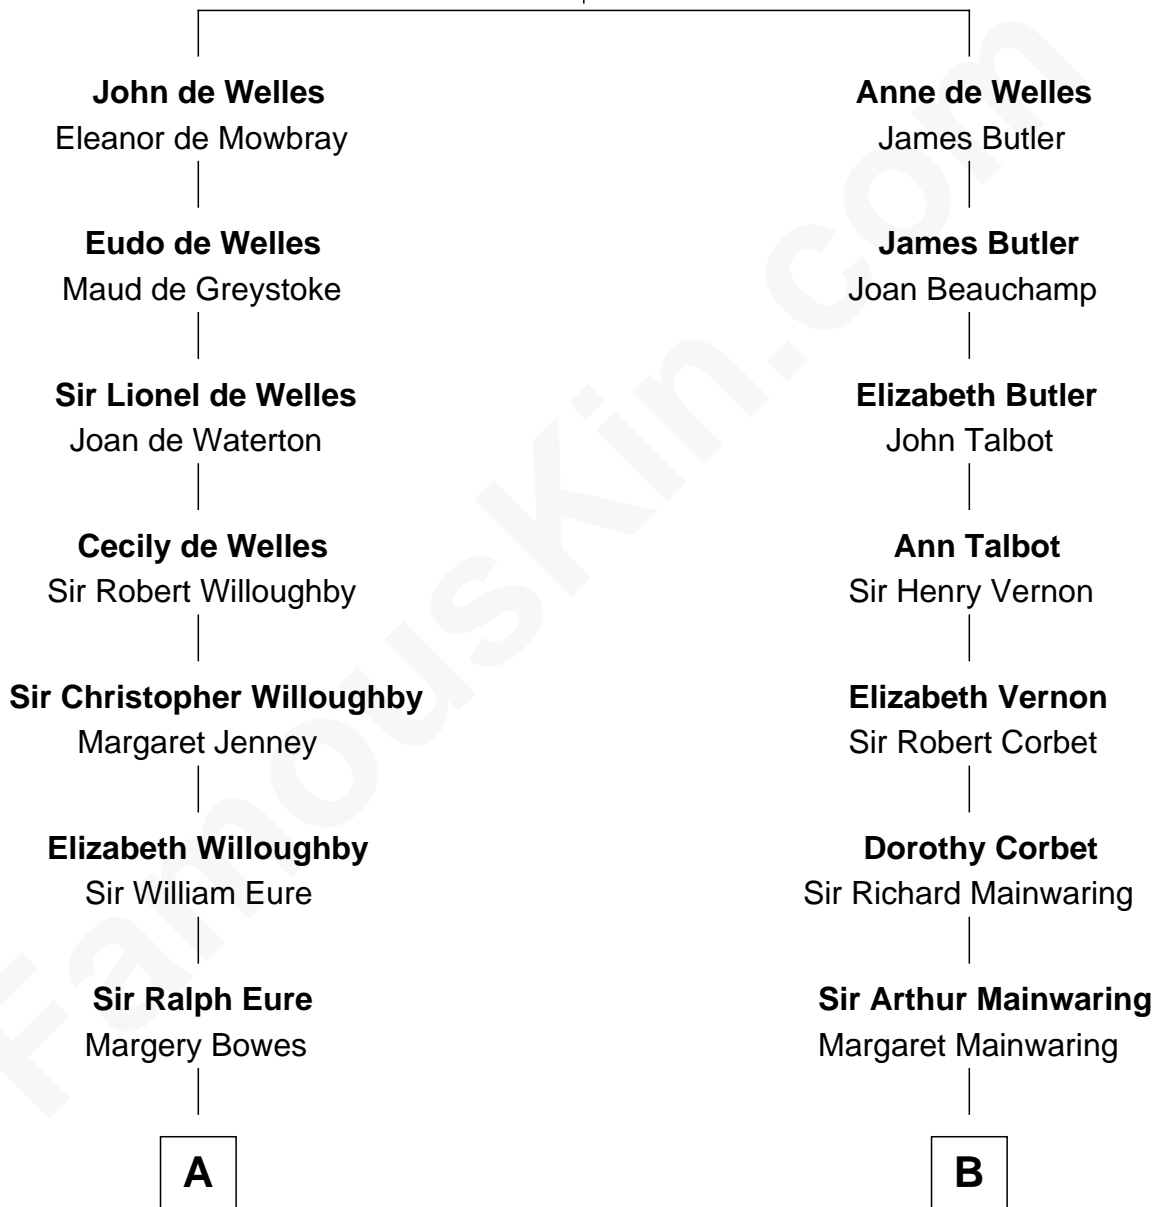

FamousKin.com
Relationship Chart of
Sandra Day O'Connor

First Female U.S. Supreme Court Justice

18th cousin 1 time removed of

John Foster Dulles

52nd U.S. Secretary of State

John de Welles

Maud de Roos

C

Henry Clay Day
Alice Edith Hilton

Henry R. Day
Ada Mae Wilkey

Sandra Day O'Connor
U.S. Supreme Court Justice

D

Allen Macy Dulles
Edith Foster

John Foster Dulles
52nd U.S. Secretary of State

FamousKin.com