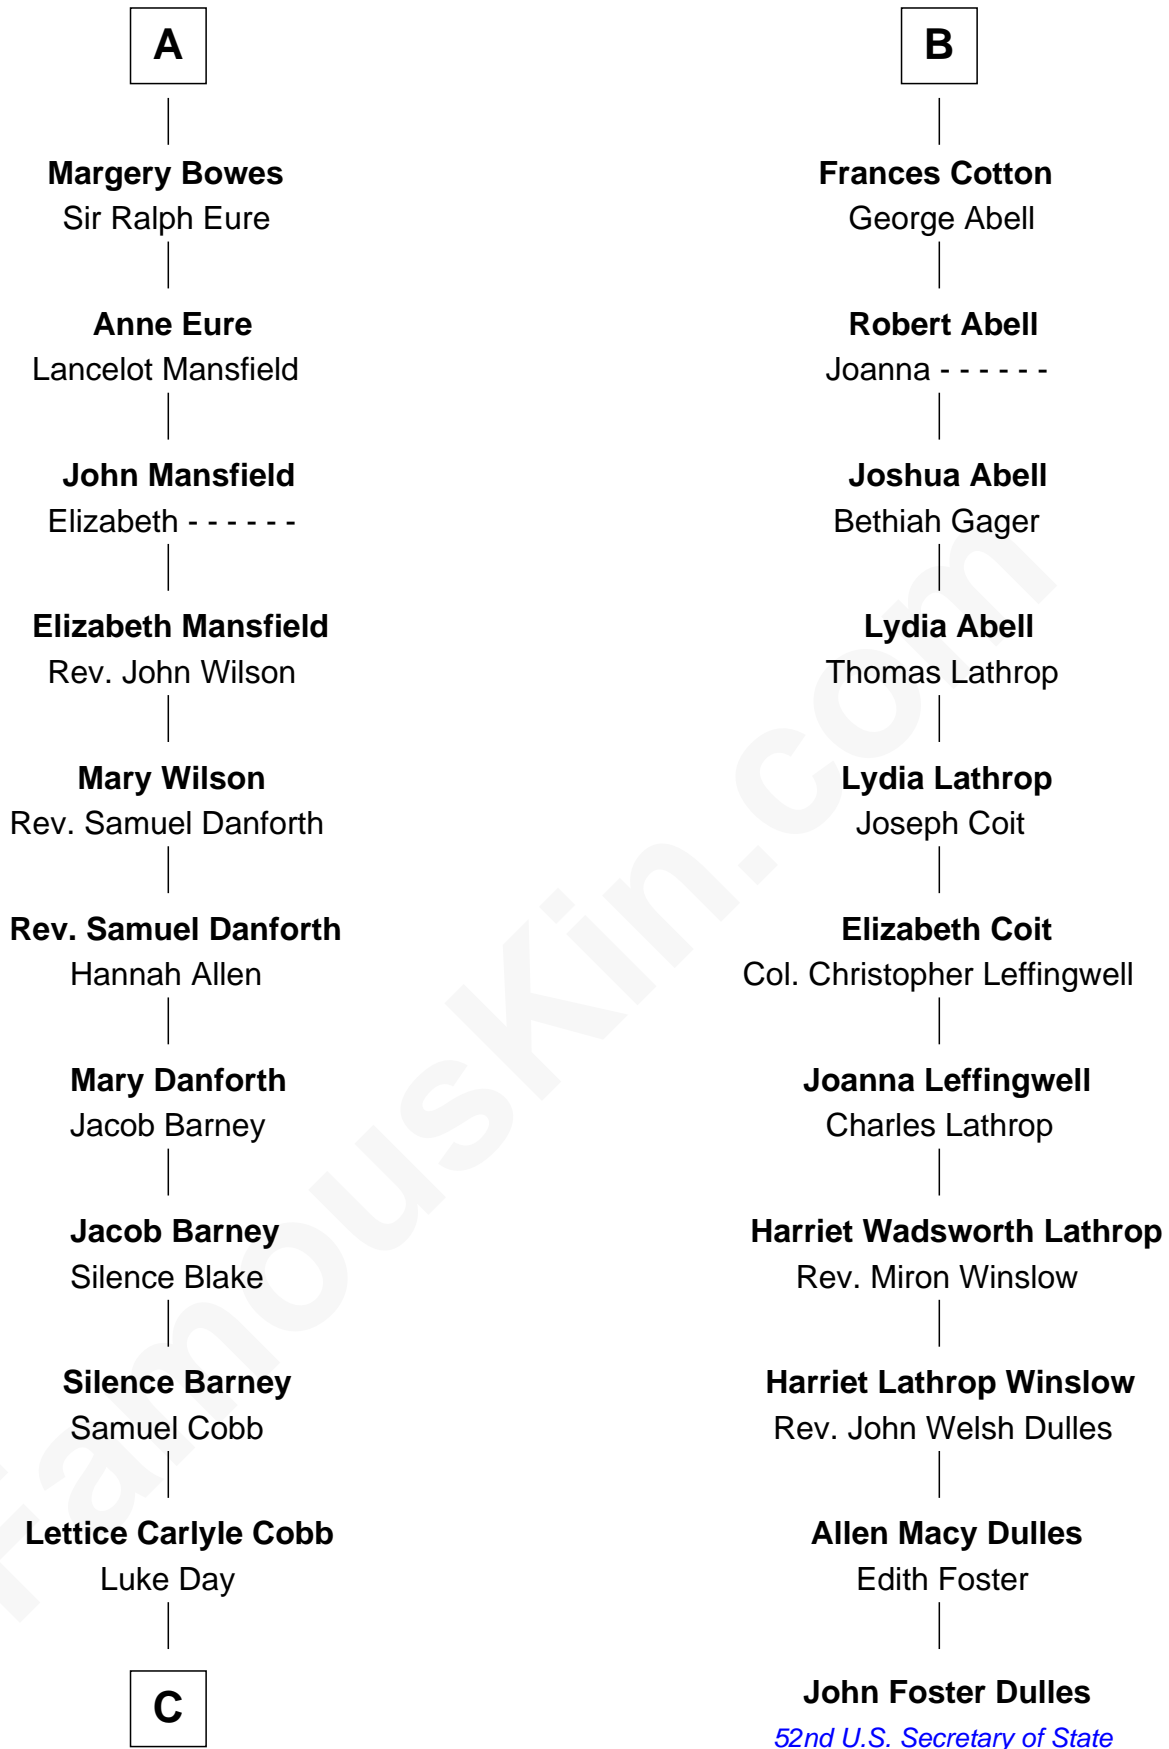

FamousKin.com
Relationship Chart of
Sandra Day O'Connor

First Female U.S. Supreme Court Justice

17th cousin 3 times removed of

John Foster Dulles

52nd U.S. Secretary of State

Sir Maurice de Berkeley

Eve la Zouche

C

—
Hollis Day

Eliza L. Flanders

—
Henry Clay Day

Alice Edith Hilton

—
Henry R. Day

Ada Mae Wilkey

—
Sandra Day O'Connor

U.S. Supreme Court Justice

FamousKin.com