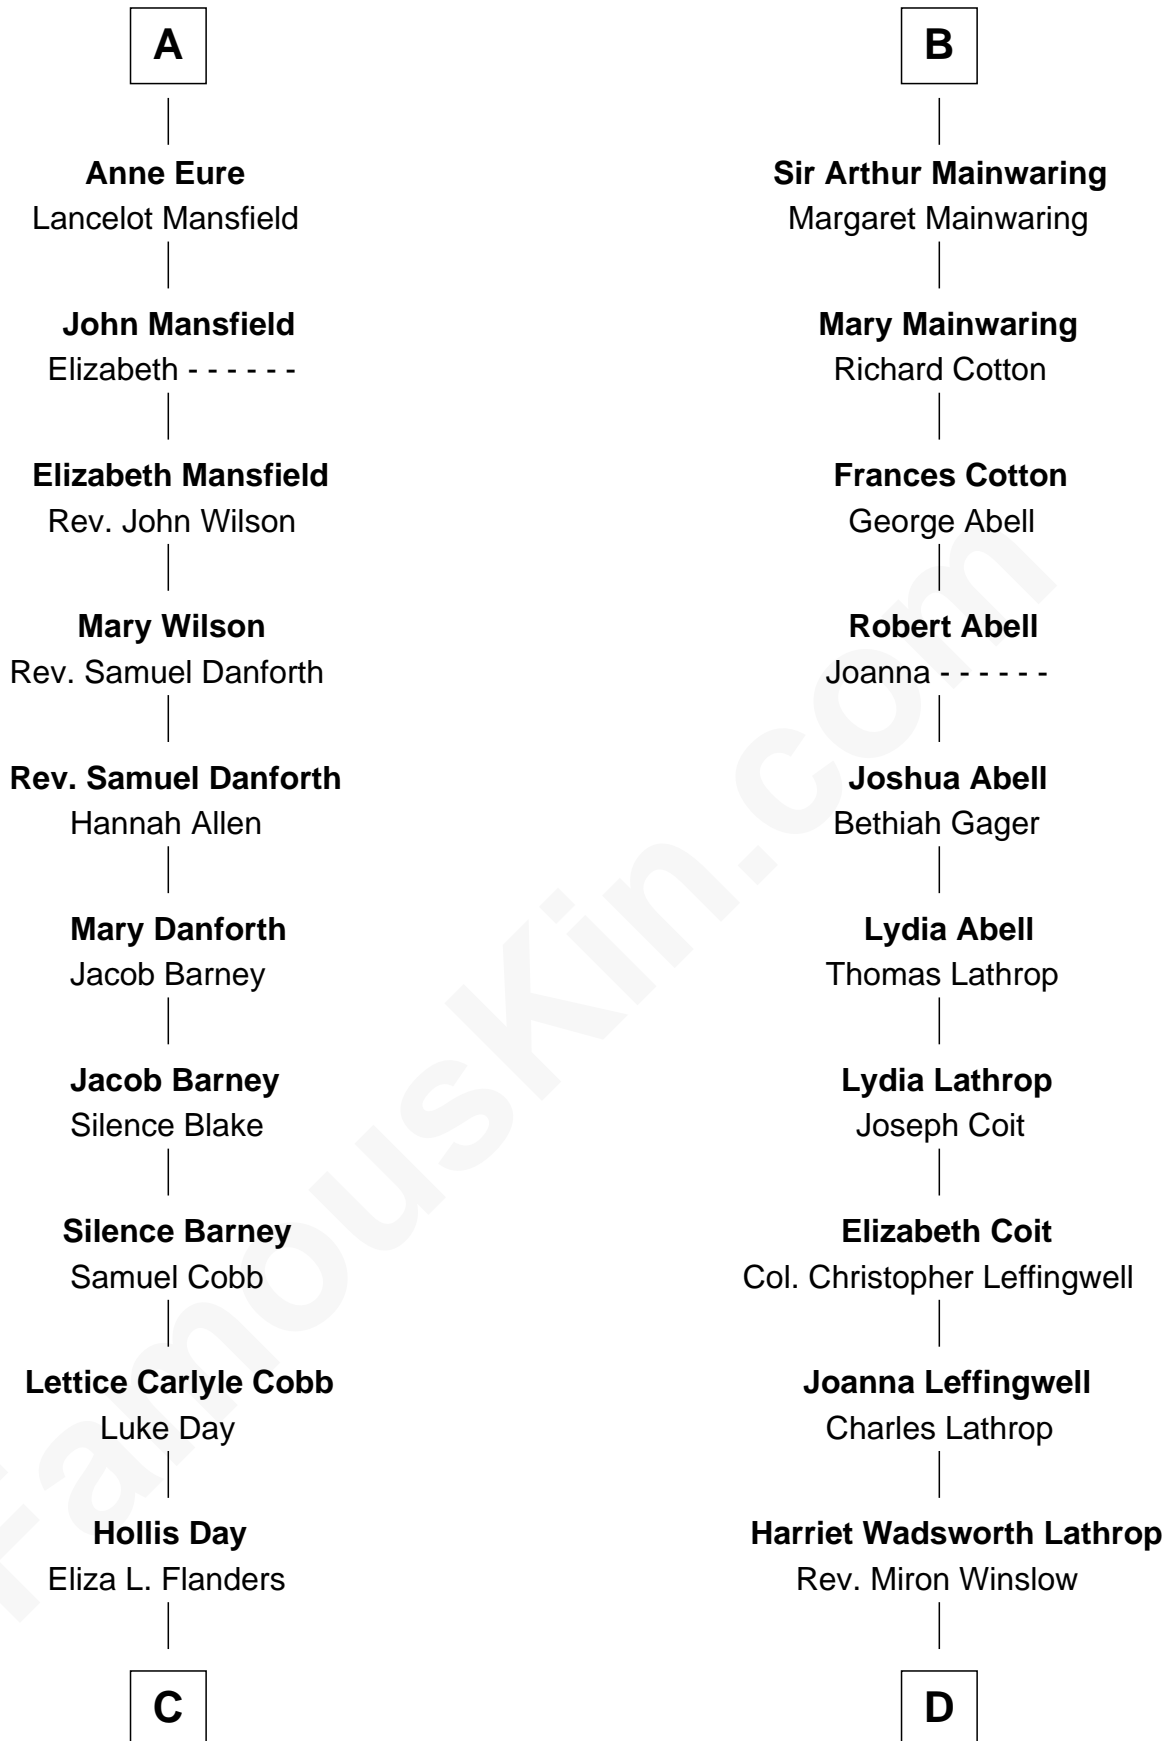

**FamousKin.com**  
**Relationship Chart of**  
**Sandra Day O'Connor**

*First Female U.S. Supreme Court Justice*

19th cousin of

**John Foster Dulles**

*52nd U.S. Secretary of State*

**C**

**Henry Clay Day**  
Alice Edith Hilton

**Henry R. Day**  
Ada Mae Wilkey

**Sandra Day O'Connor**  
*U.S. Supreme Court Justice*

**D**

**Harriet Lathrop Winslow**  
Rev. John Welsh Dulles

**Allen Macy Dulles**  
Edith Foster

**John Foster Dulles**  
*52nd U.S. Secretary of State*