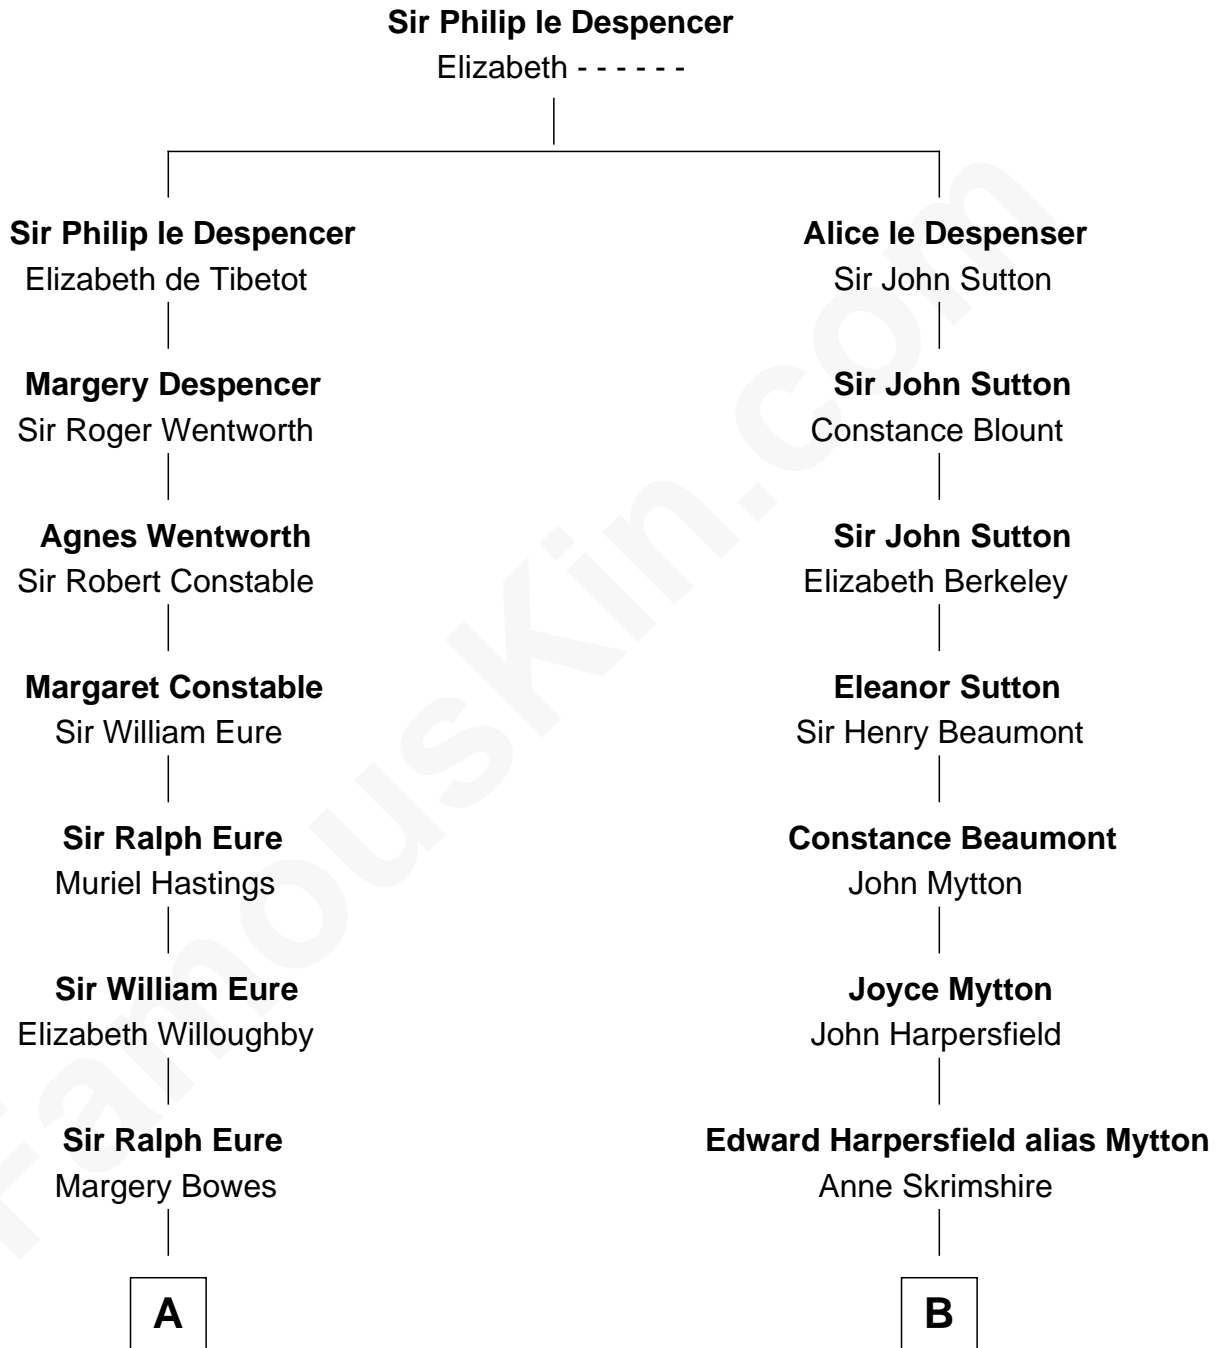

FamousKin.com

Relationship Chart of

Sandra Day O'Connor

First Female U.S. Supreme Court Justice

19th cousin 1 time removed of

Chevy Chase

Comedian, Actor and Writer

C

Henry Clay Day
Alice Edith Hilton

Henry R. Day
Ada Mae Wilkey

Sandra Day O'Connor
U.S. Supreme Court Justice

D

Grace Metcalfe
Charles Denison Chase

Edward Leigh Chase
Mabel Penrose Tinsley

Edward Tinsley Chase
Cathalene Parker Browning