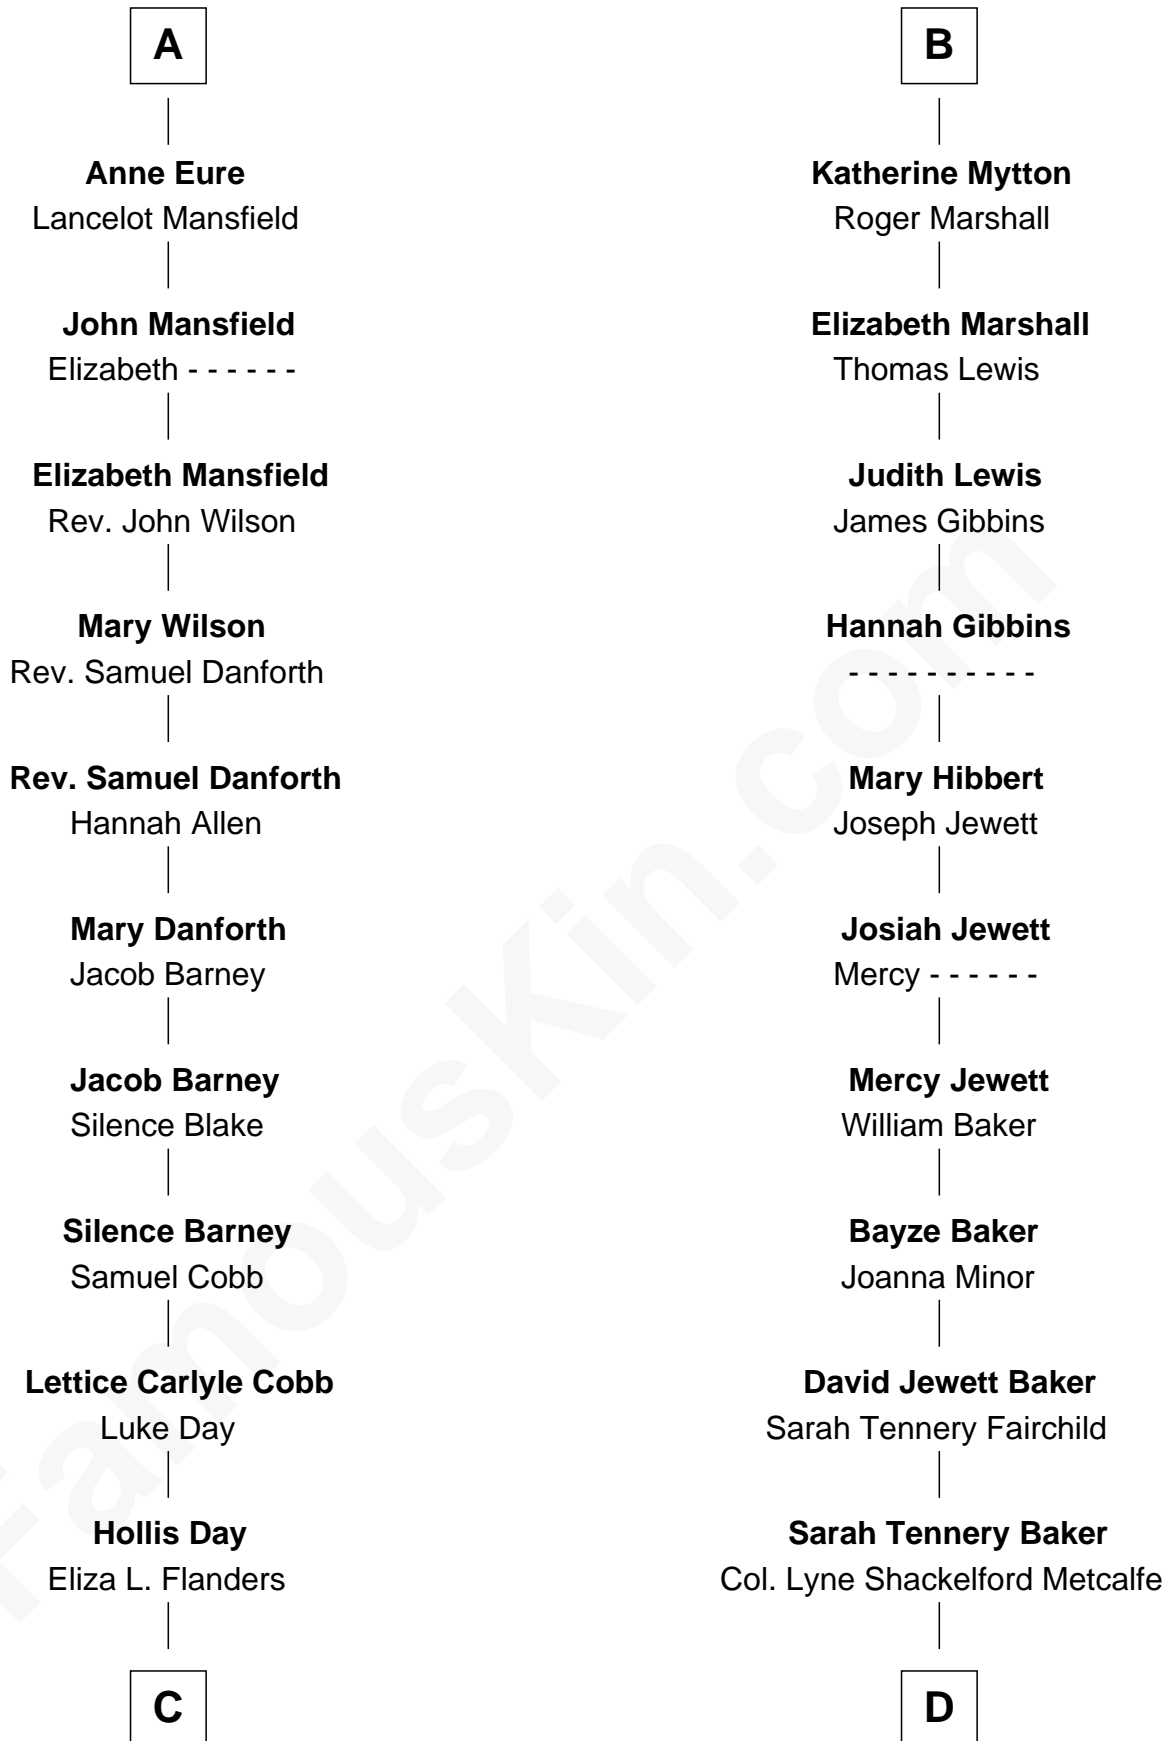

FamousKin.com

Relationship Chart of

Sandra Day O'Connor

First Female U.S. Supreme Court Justice

19th cousin 1 time removed of

Chevy Chase

Comedian, Actor and Writer

C

Henry Clay Day
Alice Edith Hilton

Henry R. Day
Ada Mae Wilkey

Sandra Day O'Connor
U.S. Supreme Court Justice

D

Grace Metcalfe
Charles Denison Chase

Edward Leigh Chase
Mabel Penrose Tinsley

Edward Tinsley Chase
Cathalene Parker Browning