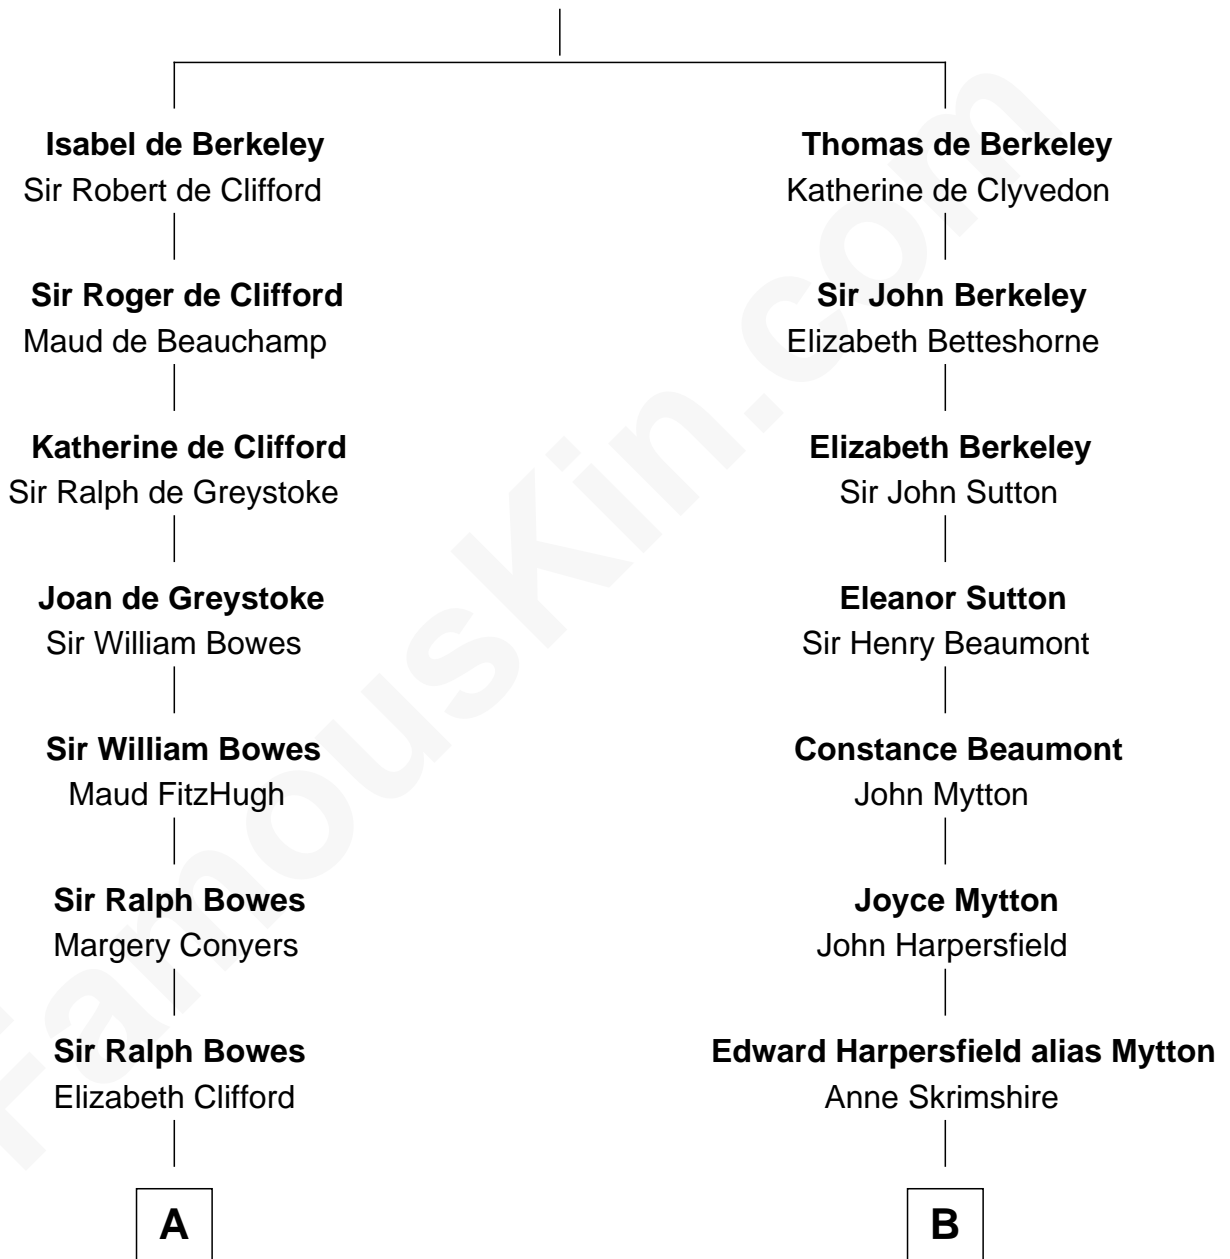

FamousKin.com

Relationship Chart of

Sandra Day O'Connor

First Female U.S. Supreme Court Justice

20th cousin of

Chevy Chase

Comedian, Actor and Writer

Sir Maurice de Berkeley

Eve la Zouche

C

Hollis Day

Eliza L. Flanders

Henry Clay Day

Alice Edith Hilton

Henry R. Day

Ada Mae Wilkey