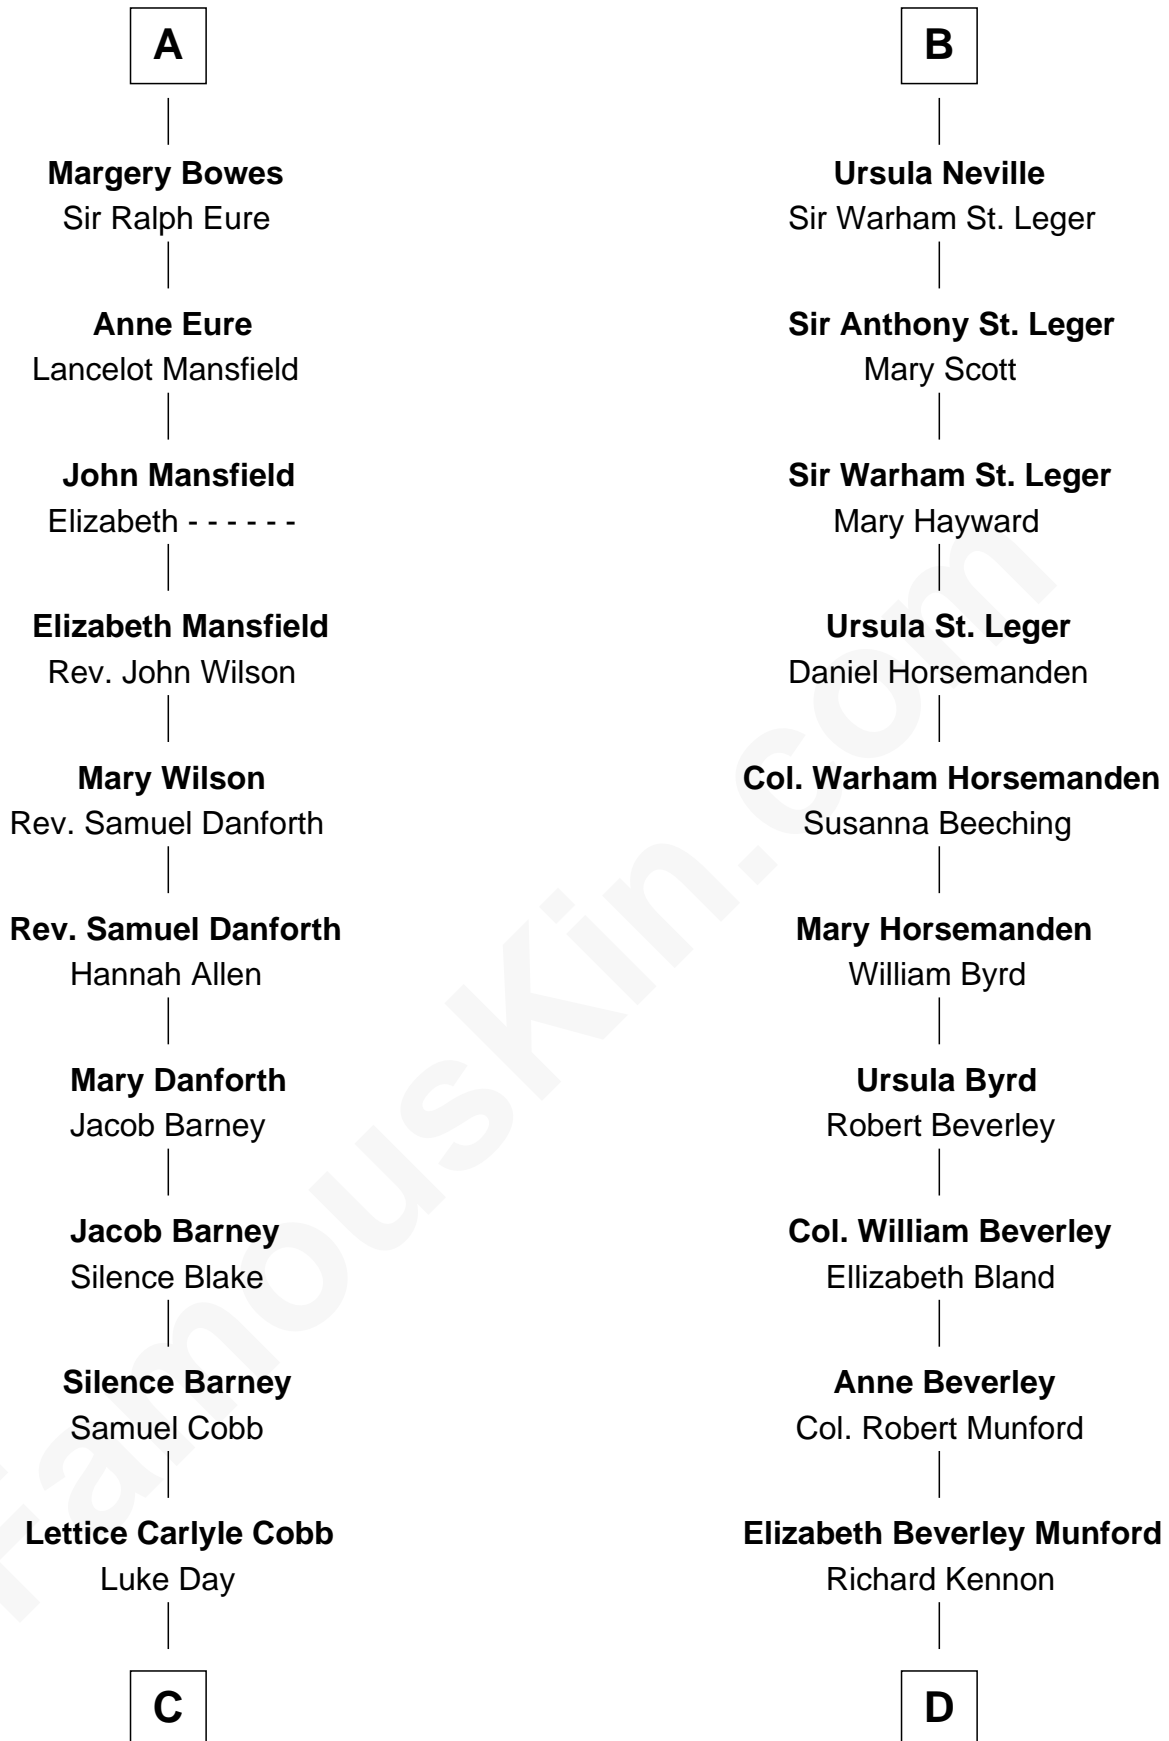

FamousKin.com
Relationship Chart of
Sandra Day O'Connor

First Female U.S. Supreme Court Justice

20th cousin of

Upton Sinclair

Pulitzer Prize Winning Novelist

Sir Maurice de Berkeley

Eve la Zouche

C

Hollis Day

Eliza L. Flanders

Henry Clay Day

Alice Edith Hilton

Henry R. Day

Ada Mae Wilkey

Sandra Day O'Connor

U.S. Supreme Court Justice