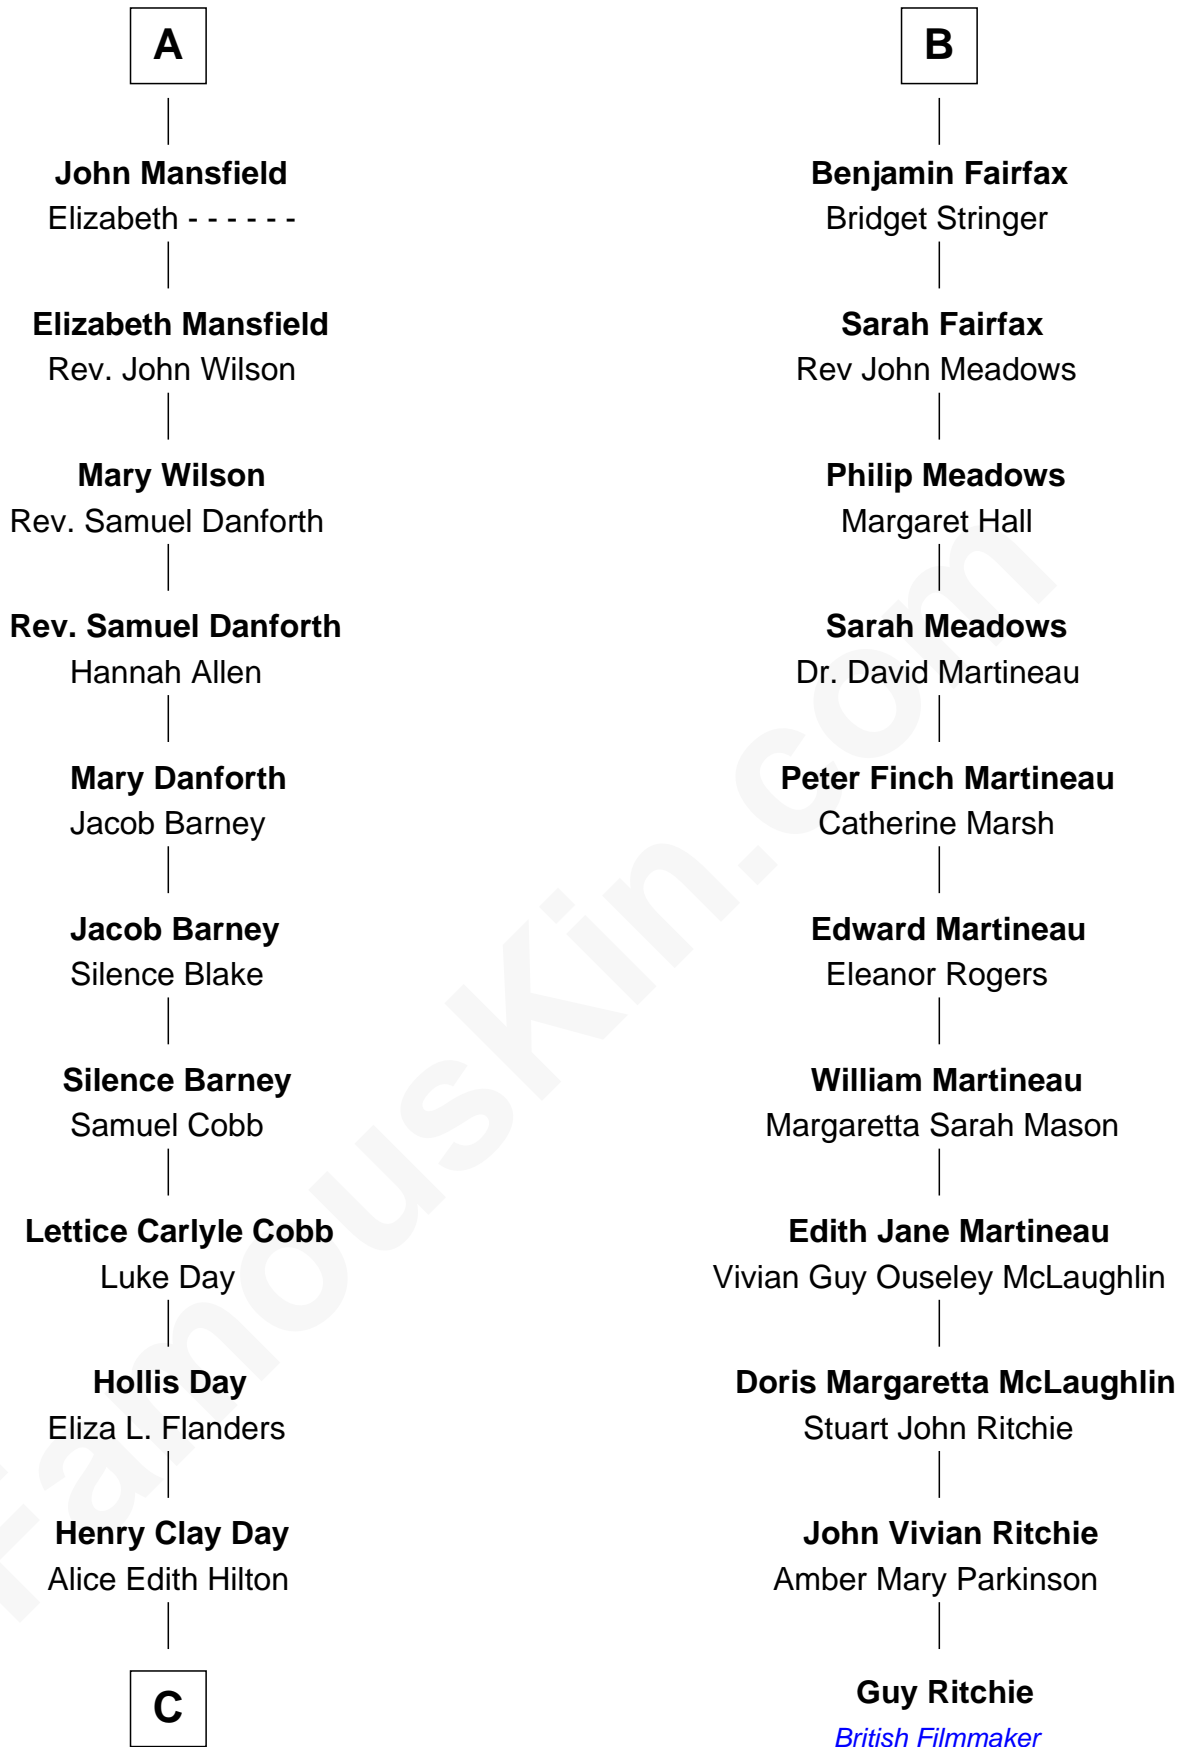

FamousKin.com

Relationship Chart of

Sandra Day O'Connor

First Female U.S. Supreme Court Justice

17th cousin 1 time removed of

Guy Ritchie

British Filmmaker

C

Henry R. Day
Ada Mae Wilkey

Sandra Day O'Connor
U.S. Supreme Court Justice

FamousKin.com