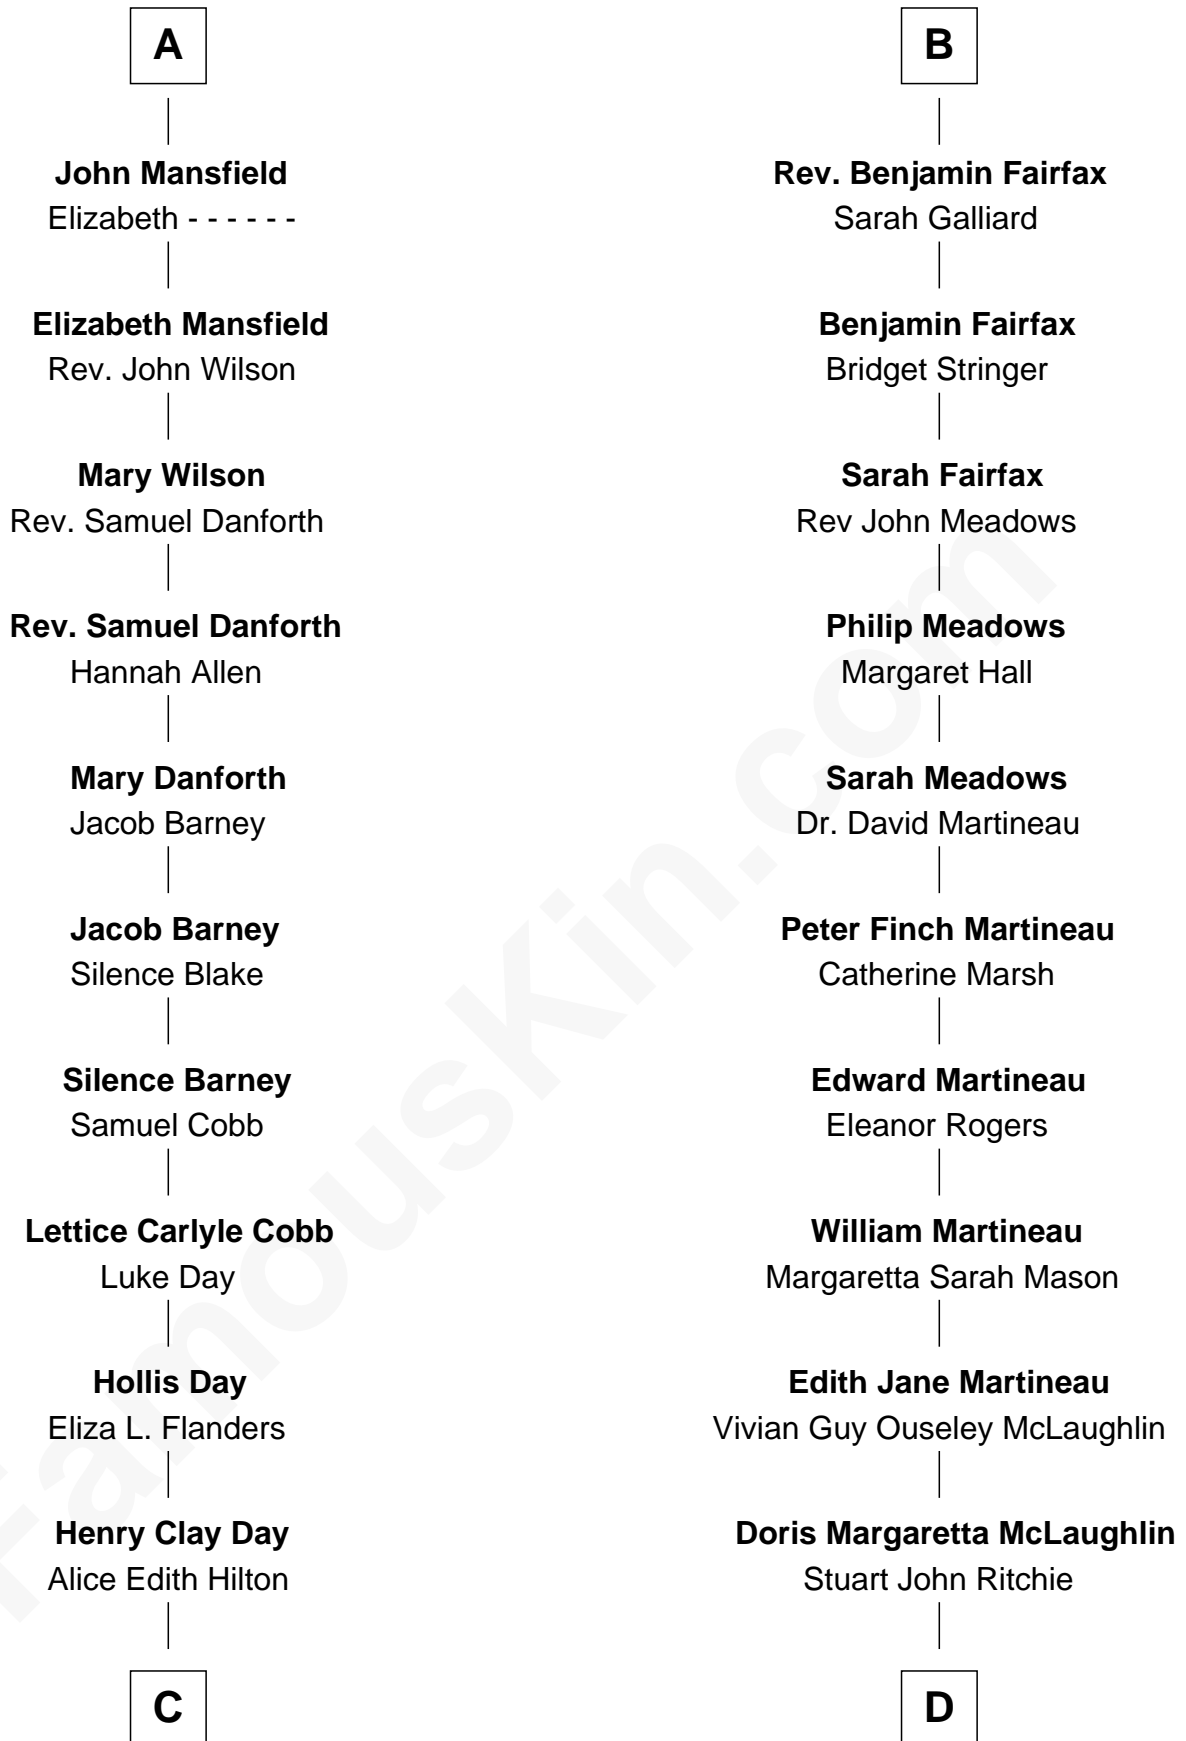

## Relationship Chart of

### Sandra Day O'Connor

First Female U.S. Supreme Court Justice

18th cousin of

**Guy Ritchie**

British Filmmaker

**Sir Robert de Ferrers**

Joan Beaufort

**C**

**Henry R. Day**  
Ada Mae Wilkey

**Sandra Day O'Connor**  
*U.S. Supreme Court Justice*

**D**

**John Vivian Ritchie**  
Amber Mary Parkinson

**Guy Ritchie**  
*British Filmmaker*

FamousKin.com