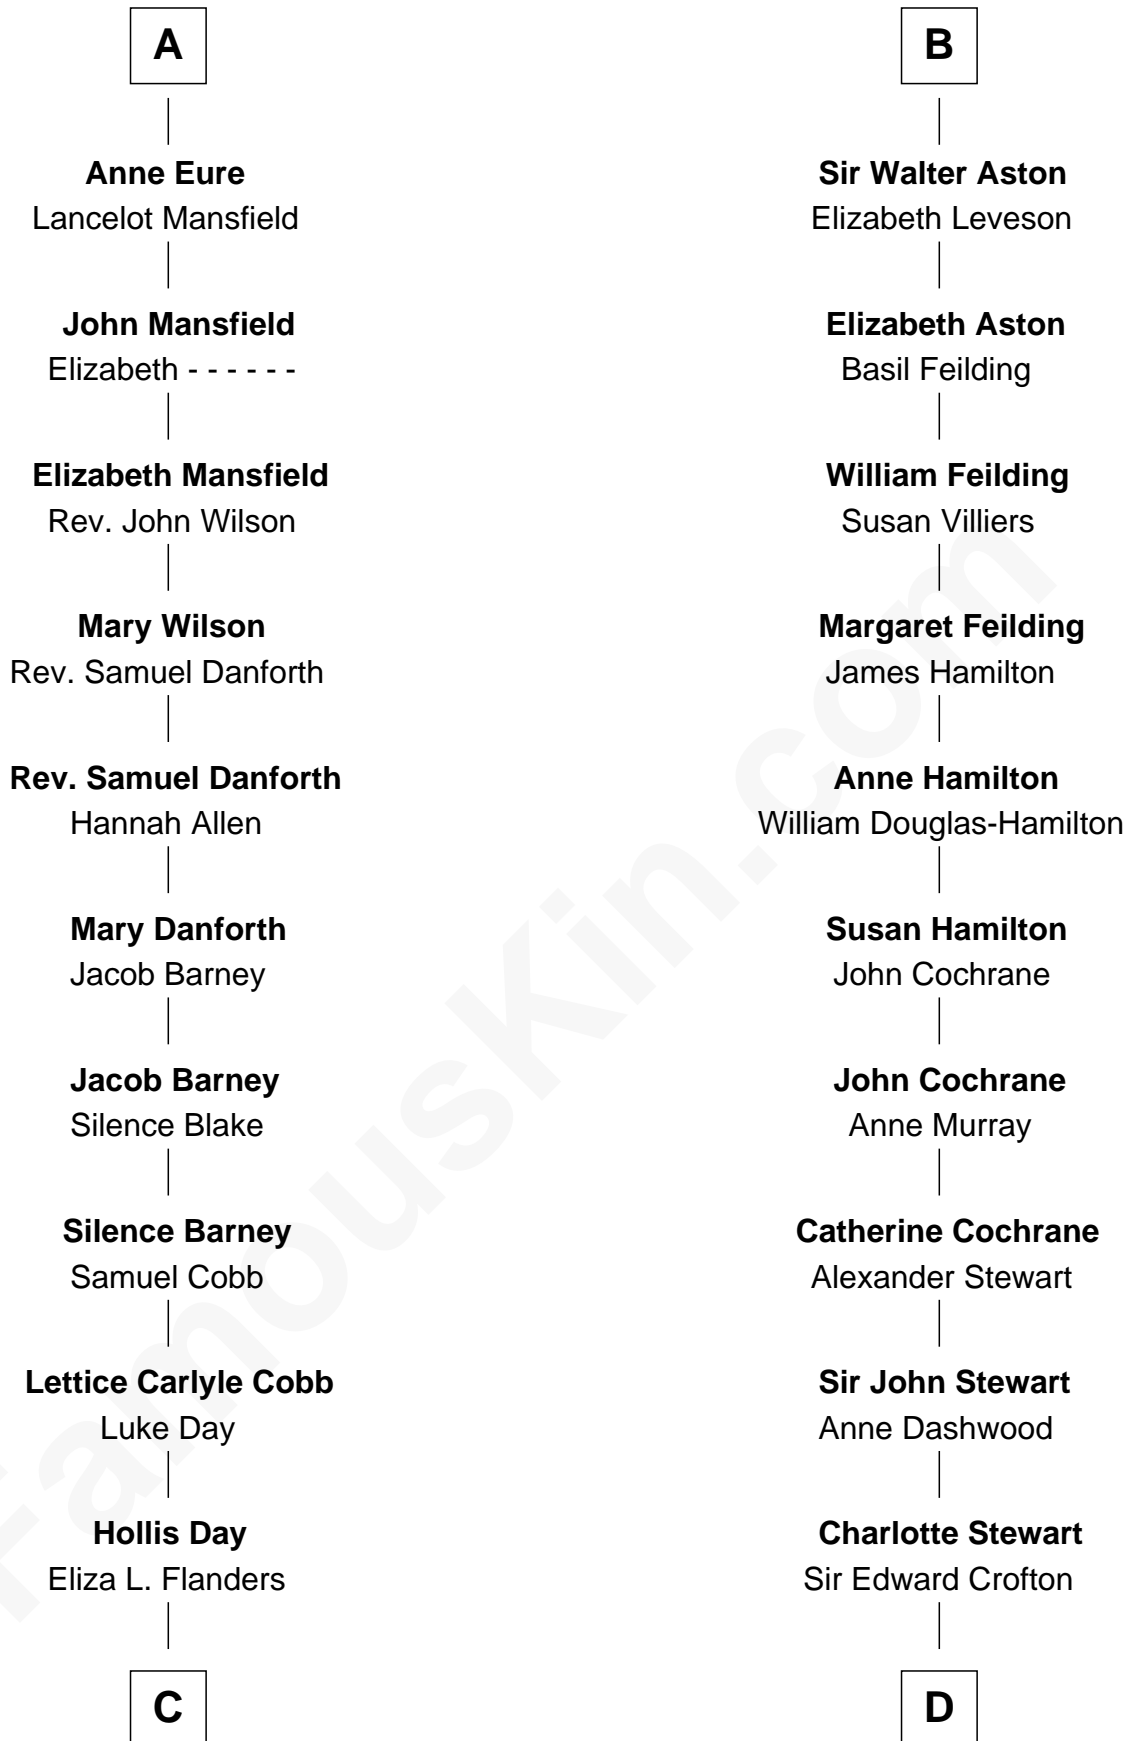

FamousKin.com

Relationship Chart of

Sandra Day O'Connor

First Female U.S. Supreme Court Justice

19th cousin 2 times removed of

Guy Ritchie

British Filmmaker

John de Welles

Maud de Roos

C

Henry Clay Day
Alice Edith Hilton

Henry R. Day
Ada Mae Wilkey

Sandra Day O'Connor
U.S. Supreme Court Justice

D

Frederica Crofton
Hubert McLaughlin

Vivian Guy Ouseley McLaughlin
Edith Jane Martineau