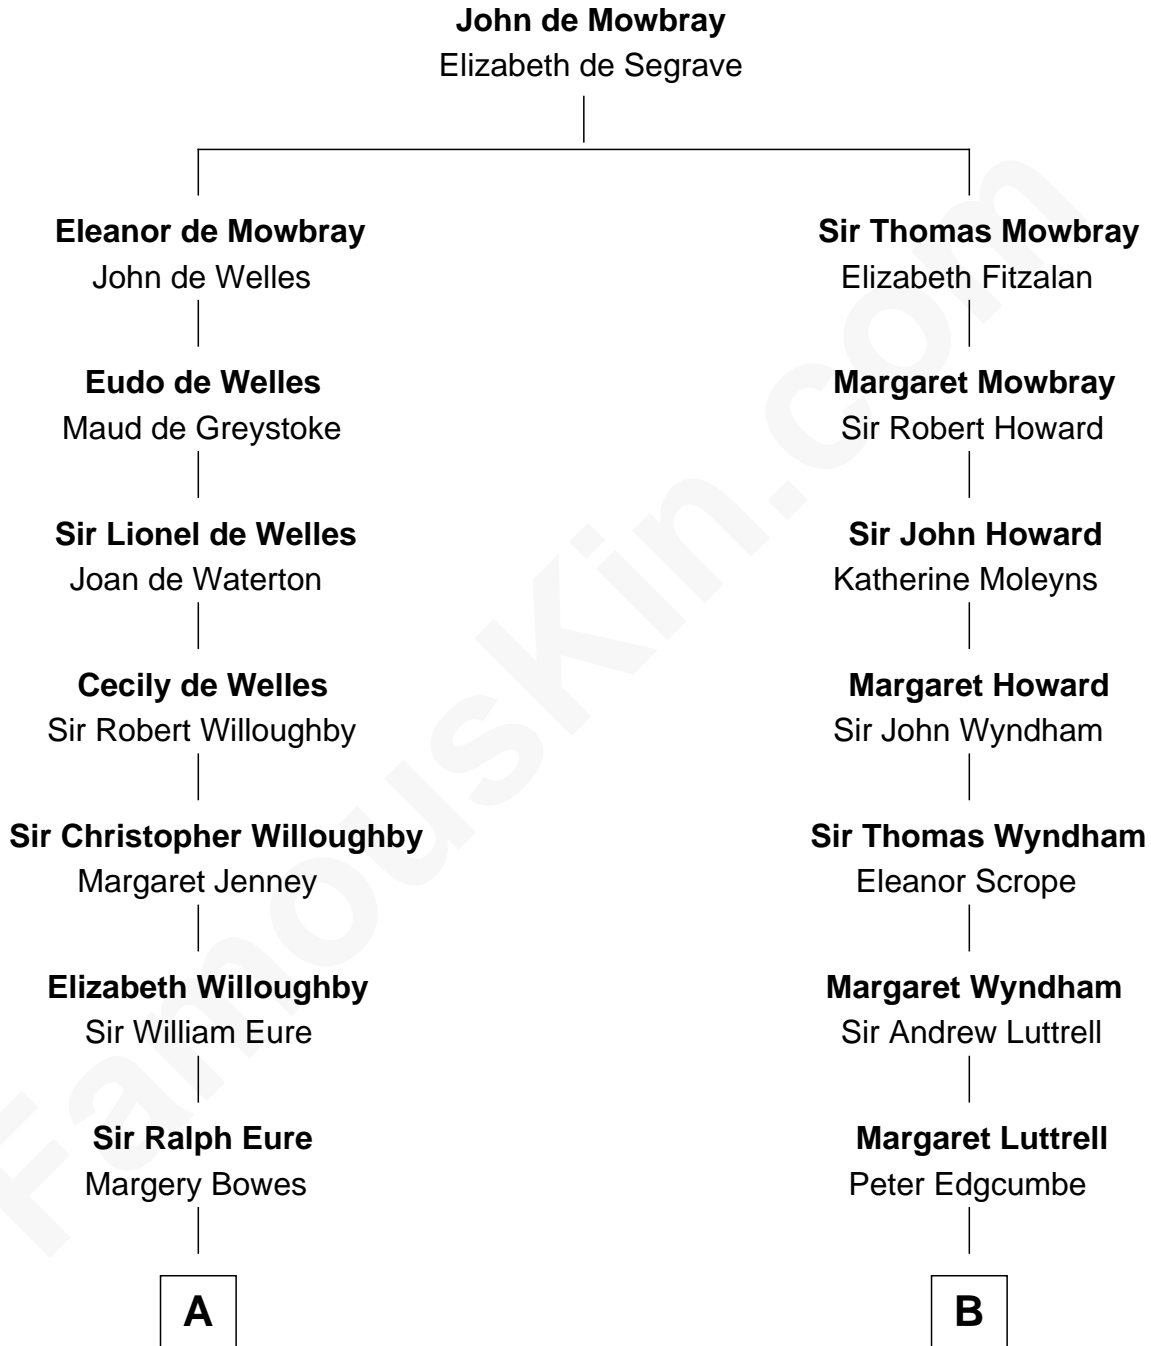

FamousKin.com

Relationship Chart of

Sandra Day O'Connor

First Female U.S. Supreme Court Justice

19th cousin of

Guy Ritchie

British Filmmaker

C

Henry Clay Day
Alice Edith Hilton

Henry R. Day
Ada Mae Wilkey

Sandra Day O'Connor
U.S. Supreme Court Justice

D

Doris Margareta McLaughlin
Stuart John Ritchie

John Vivian Ritchie
Amber Mary Parkinson

Guy Ritchie
British Filmmaker