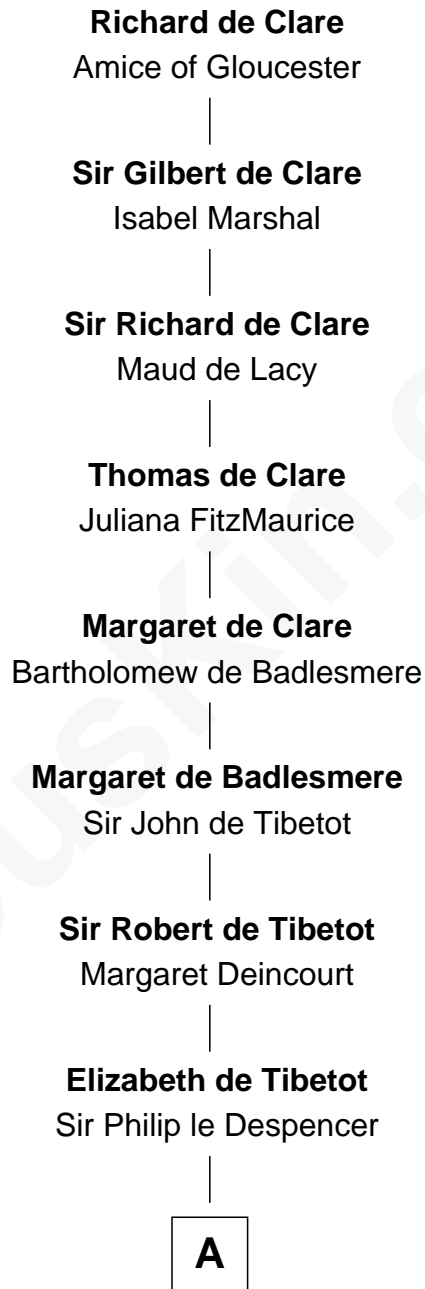

**FamousKin.com**  
**Relationship Chart of**  
**Sandra Day O'Connor**

*First Female U.S. Supreme Court Justice*

**24th Great-granddaughter of**

**Richard de Clare**  
*Magna Carta Surety*

**A**

**Margery Despencer**

Sir Roger Wentworth

**Agnes Wentworth**

Sir Robert Constable

**Margaret Constable**

Sir William Eure

**Sir Ralph Eure**

Muriel Hastings

**Sir William Eure**

Elizabeth Willoughby

**Sir Ralph Eure**

Margery Bowes

**Anne Eure**

Lancelot Mansfield

**John Mansfield**

Elizabeth - - - - -

**Elizabeth Mansfield**