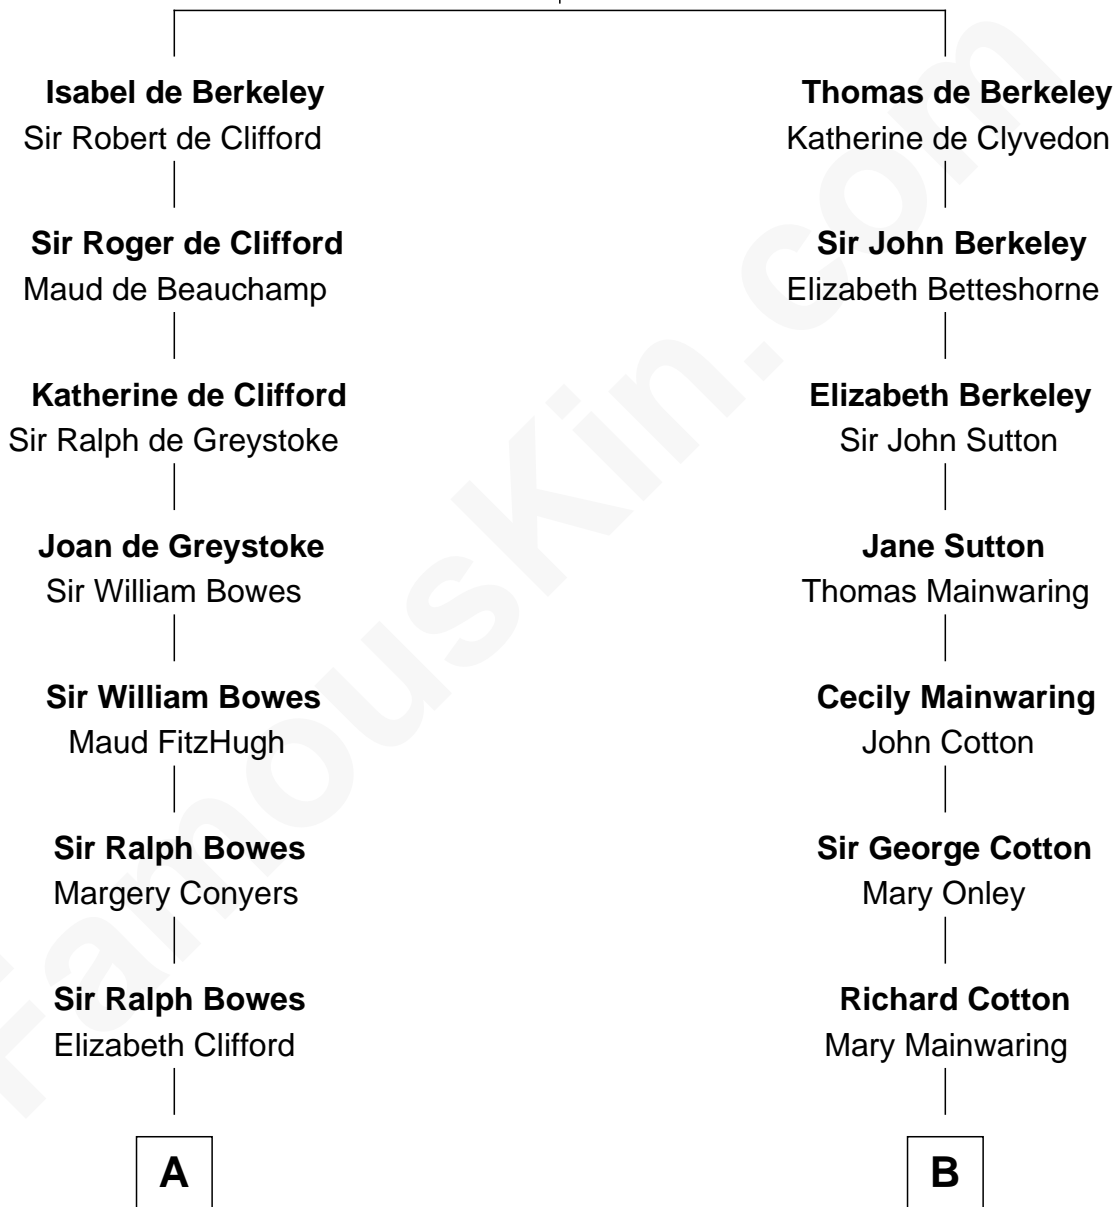

FamousKin.com
Relationship Chart of
Sandra Day O'Connor

First Female U.S. Supreme Court Justice

15th cousin 5 times removed of

Marjorie Post

Founder of General Foods

Sir Maurice de Berkeley

Eve la Zouche

C

—
Hollis Day

Eliza L. Flanders

—
Henry Clay Day

Alice Edith Hilton

—
Henry R. Day

Ada Mae Wilkey

—
Sandra Day O'Connor

U.S. Supreme Court Justice