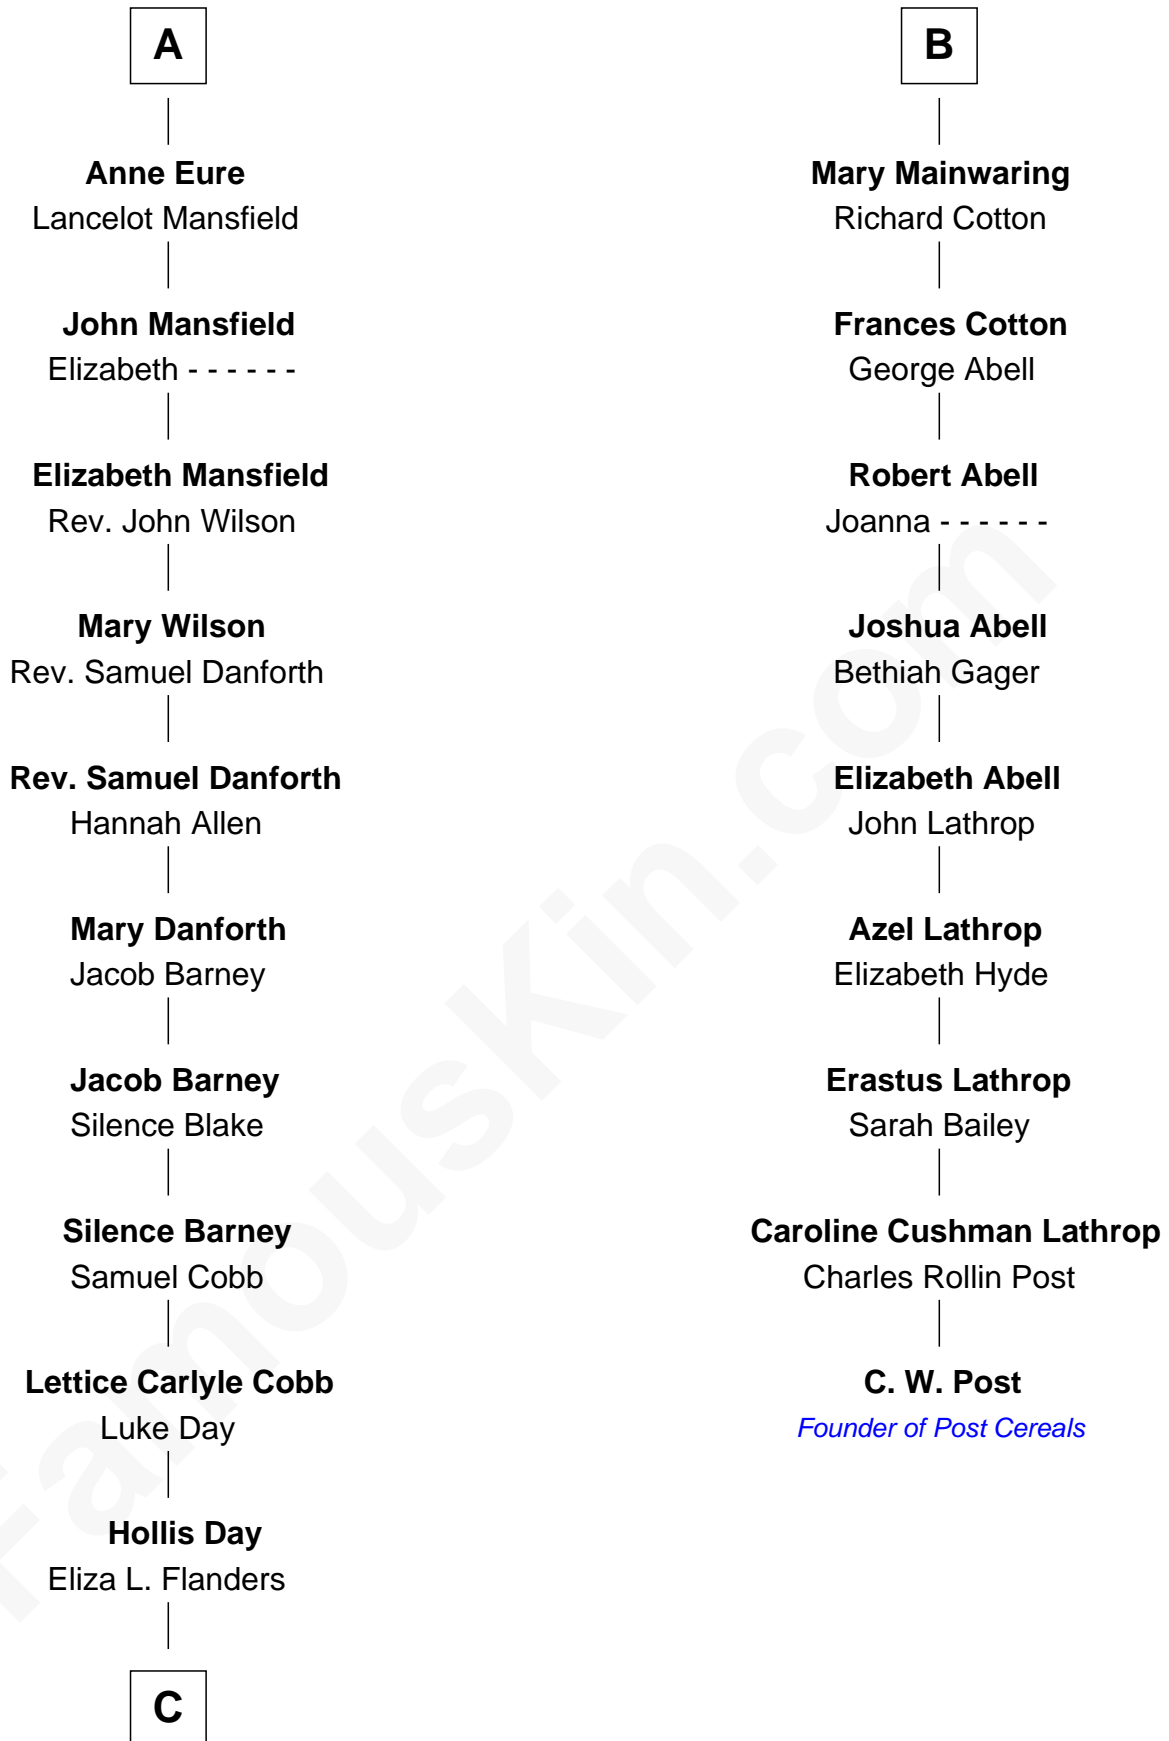

## Relationship Chart of

### Sandra Day O'Connor

First Female U.S. Supreme Court Justice

15th cousin 4 times removed of

**C. W. Post**

Founder of Post Cereals

**Sir Thomas de Beauchamp**

Katherine de Mortimer

**C**