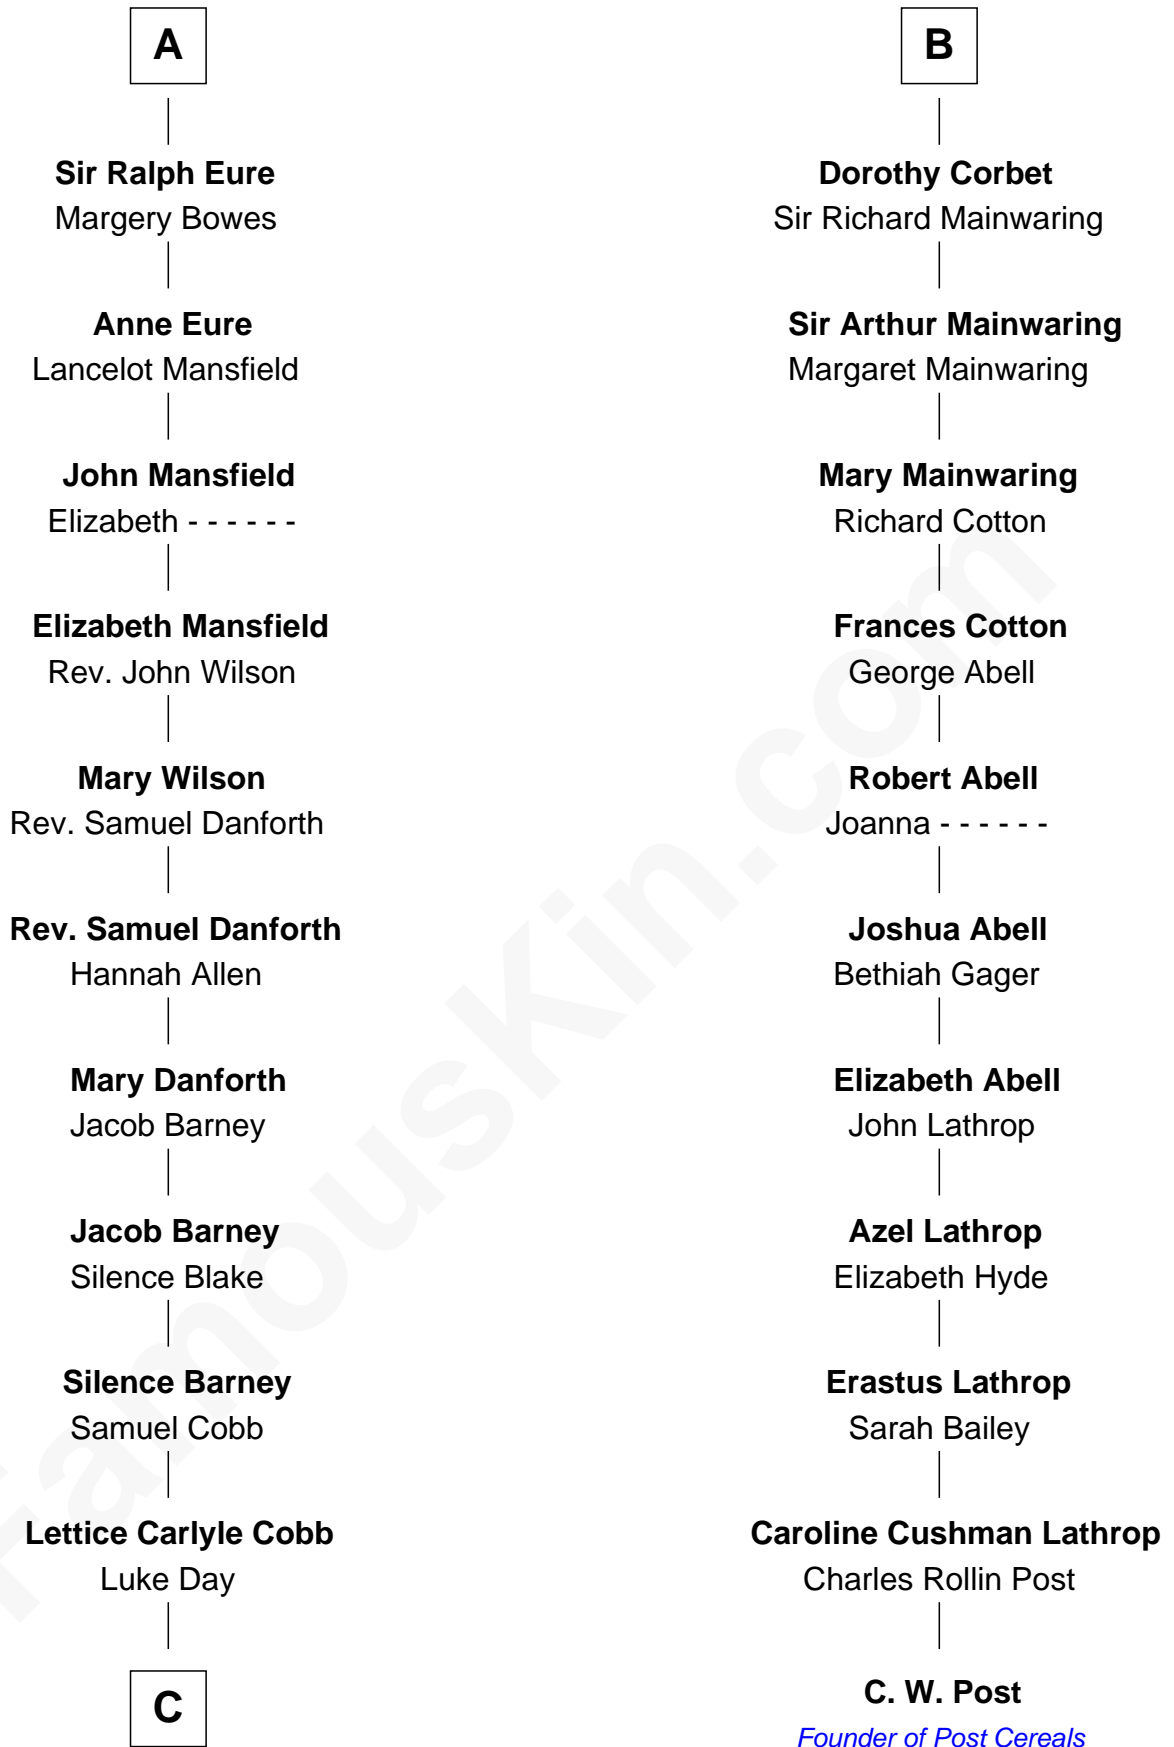

FamousKin.com

Relationship Chart of

Sandra Day O'Connor

First Female U.S. Supreme Court Justice

17th cousin 3 times removed of

C. W. Post

Founder of Post Cereals

C

—
Hollis Day

Eliza L. Flanders

—
Henry Clay Day

Alice Edith Hilton

—
Henry R. Day

Ada Mae Wilkey

—
Sandra Day O'Connor

U.S. Supreme Court Justice