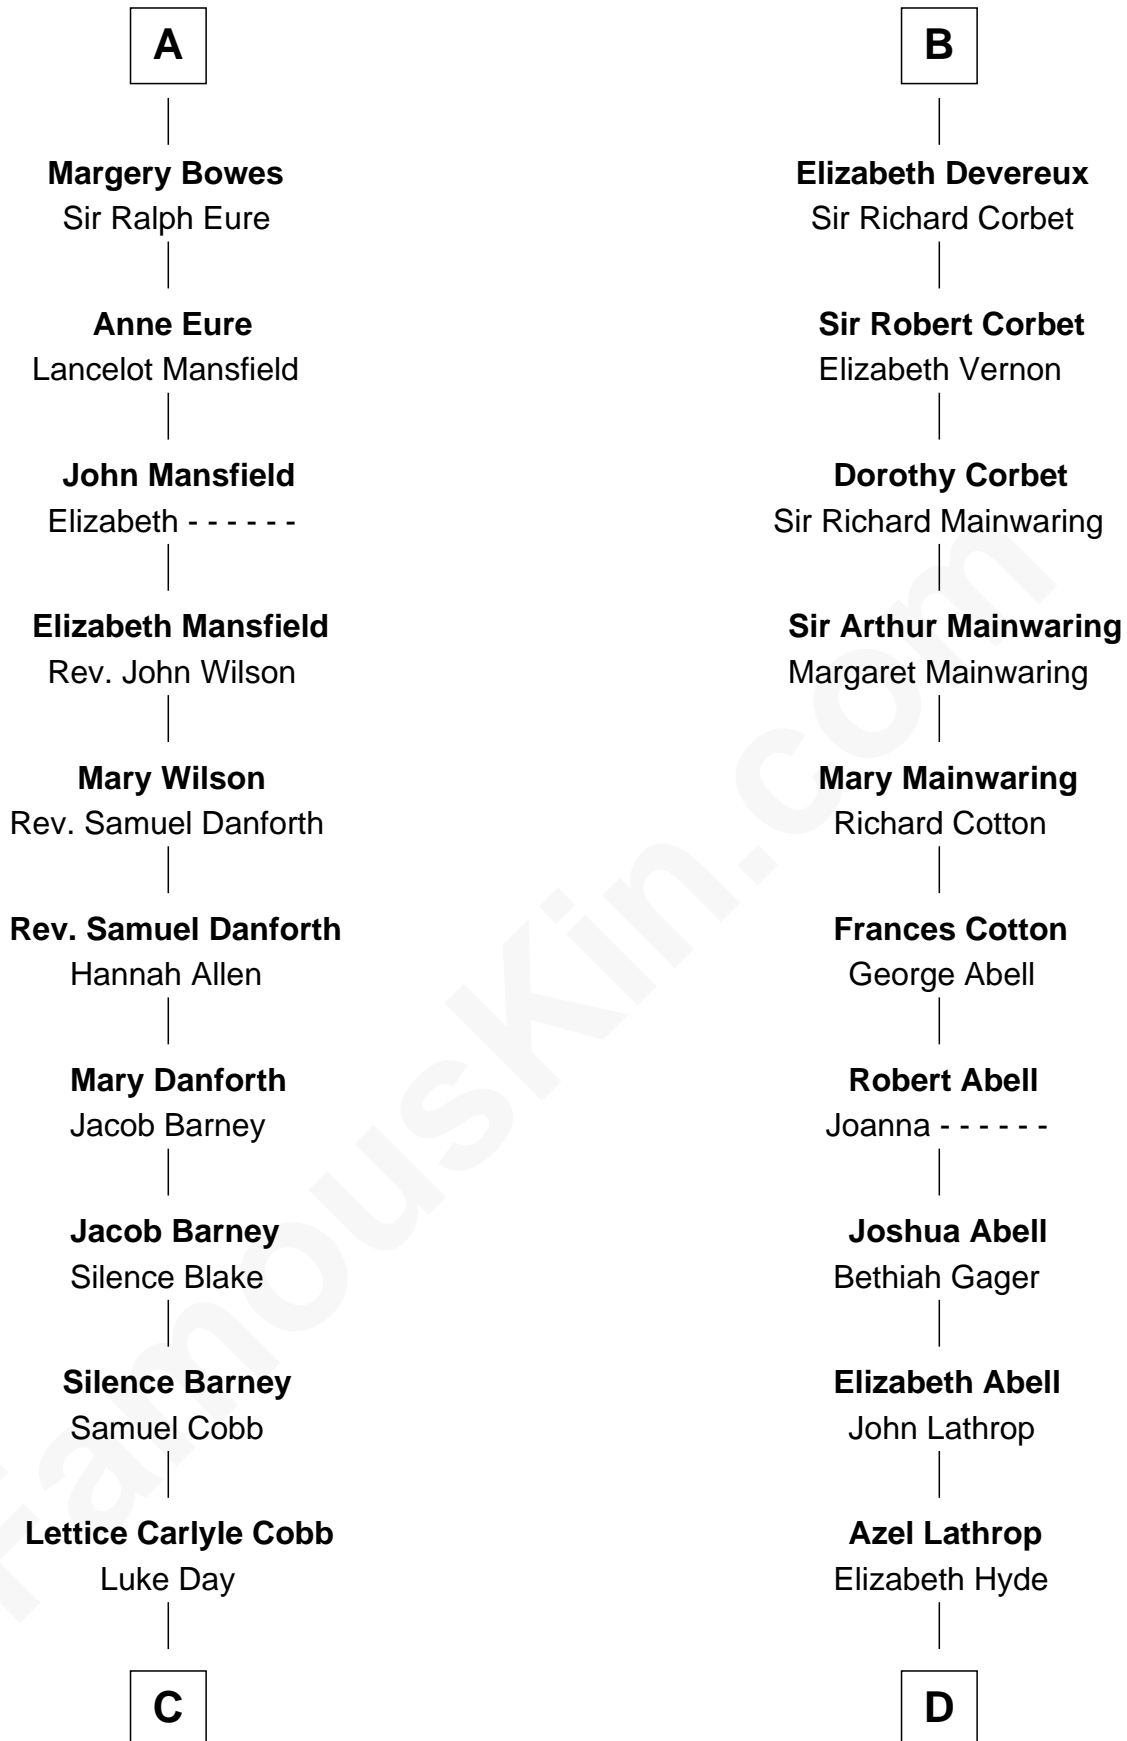

FamousKin.com

Relationship Chart of

Sandra Day O'Connor

First Female U.S. Supreme Court Justice

19th cousin 1 time removed of

C. W. Post

Founder of Post Cereals

Sir Hugh I de Audley

Iseult de Mortimer

C

Hollis Day

Eliza L. Flanders

Henry Clay Day

Alice Edith Hilton

Henry R. Day

Ada Mae Wilkey

Sandra Day O'Connor

U.S. Supreme Court Justice

D

Erastus Lathrop

Sarah Bailey

Caroline Cushman Lathrop

Charles Rollin Post

C. W. Post